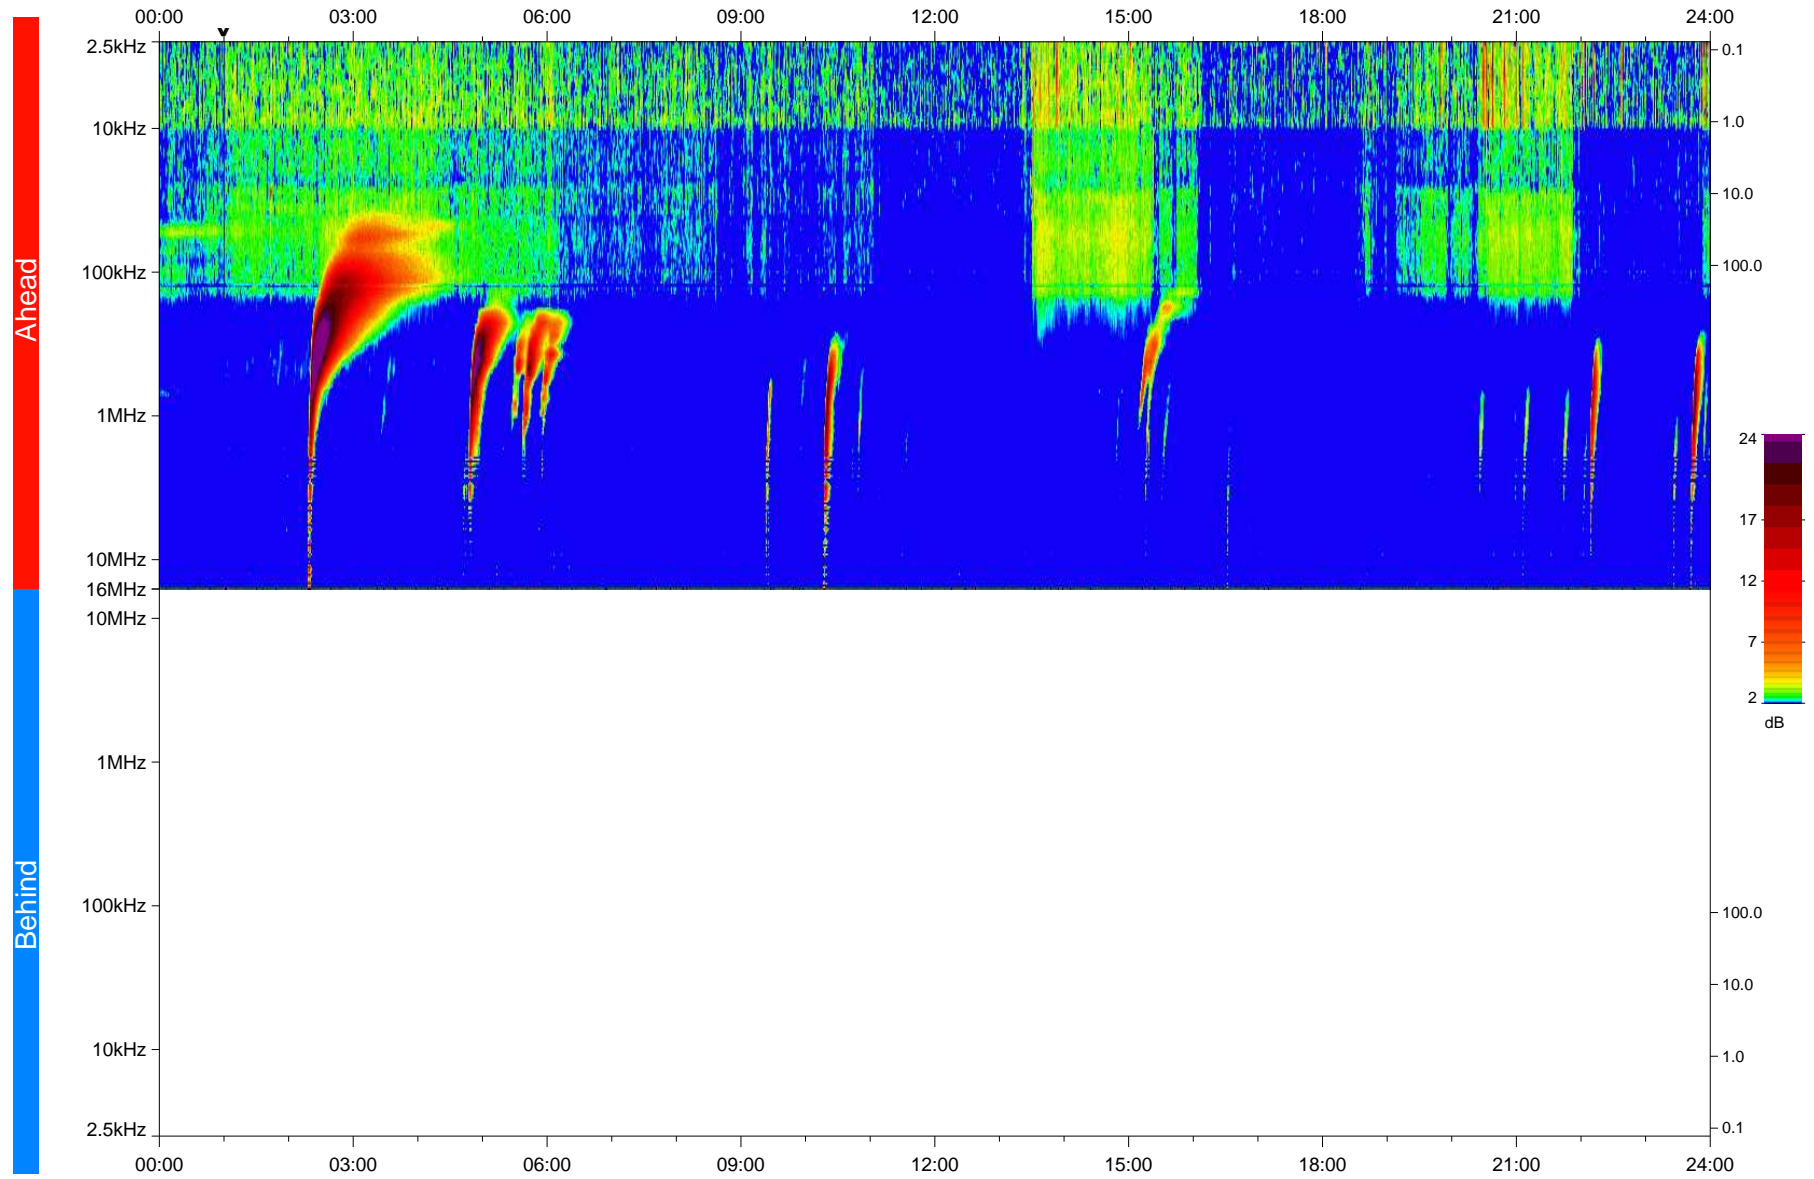

STEREO/WAVES Daily Summary - 26-Jun-2024 (DOY 178)

Ahead source file: swaves_ahead_2024_178_1_01.ptp
Ahead PSE Angle: 17.2°

Behind PSE Angle: -18.2°
Behind source file: No STEREO-B data

Time (UTC)

file: stereo_swaves_daily-summary_color_20240626_v04
made by: space.umn.edu on macOS with IDL 8.8.2 on 2024-06-28 09:30:09, with TMIib V946 / dynspec V311