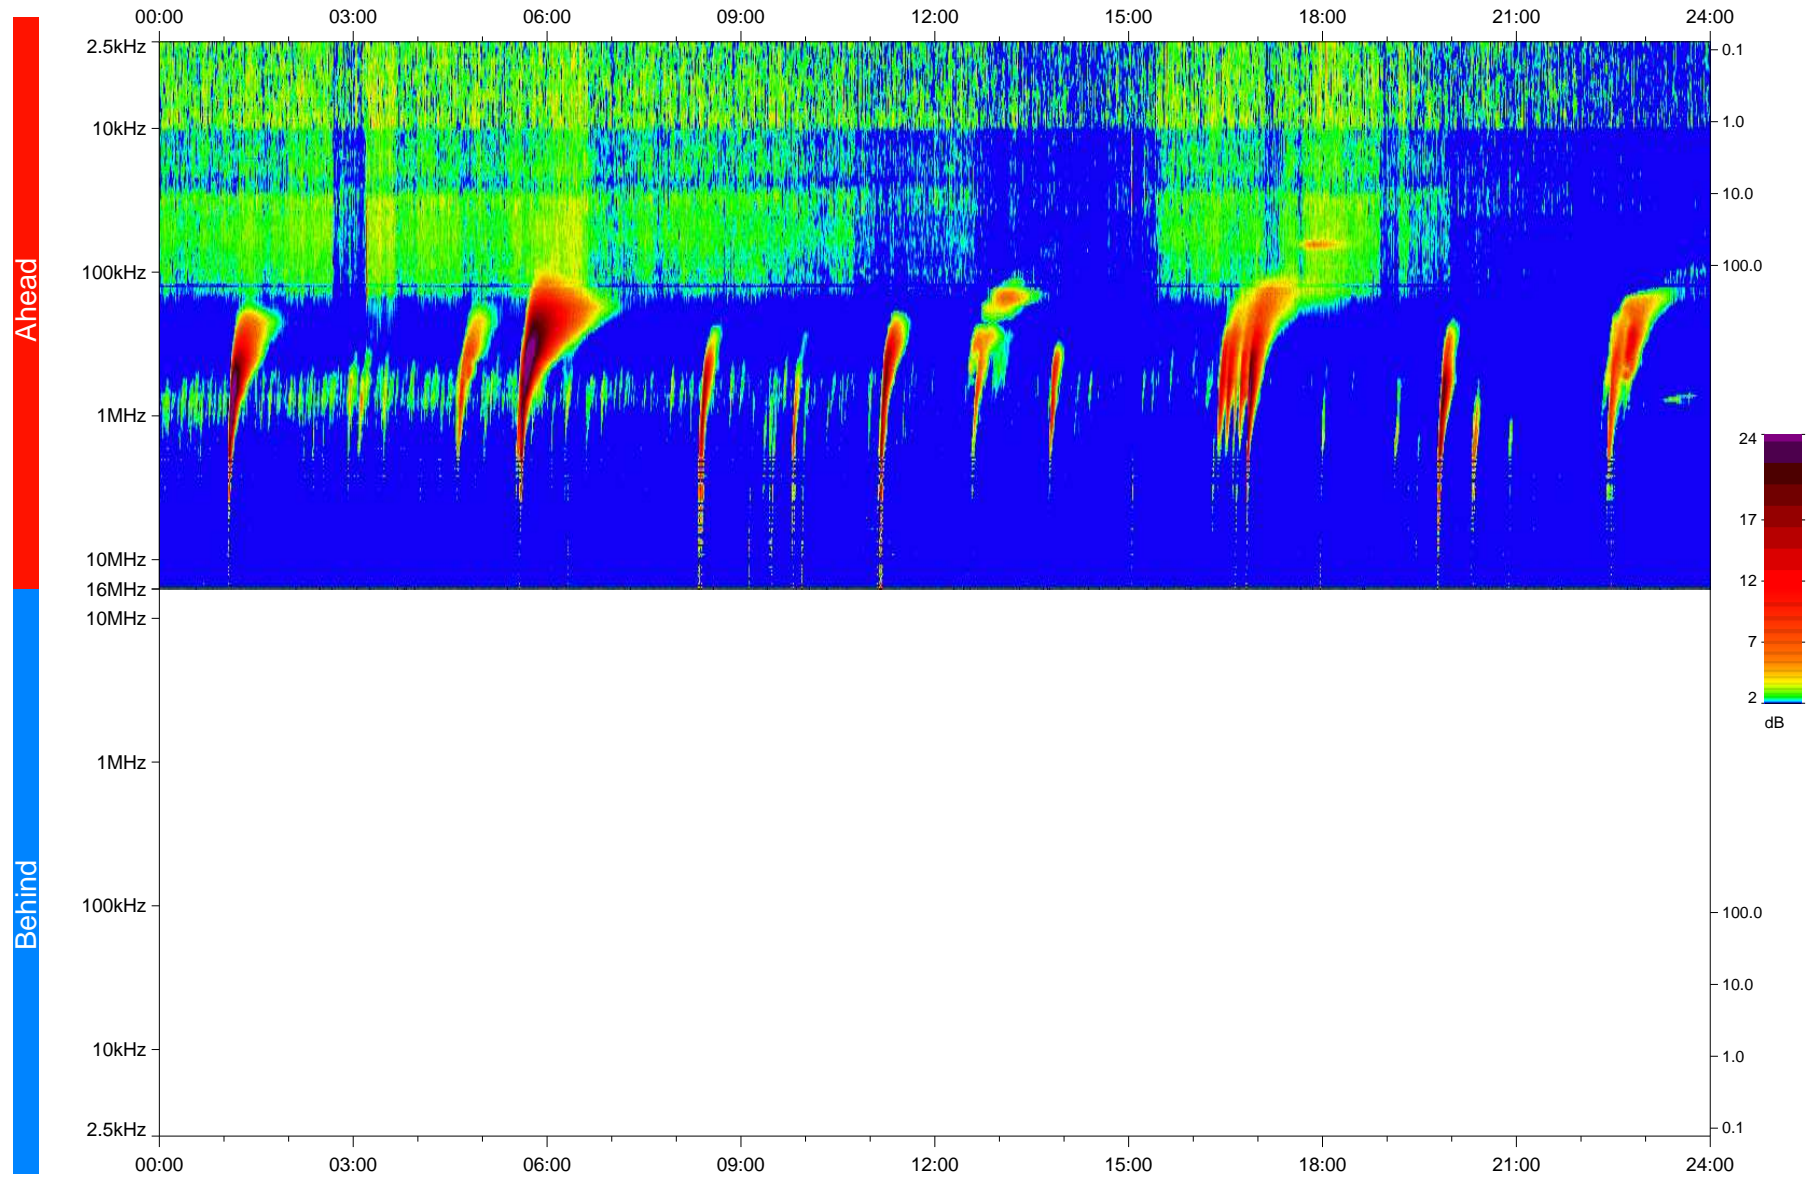

# STEREO/WAVES Daily Summary - 25-Jun-2024 (DOY 177)

Ahead source file: swaves\_ahead\_2024\_177\_1\_02.ptp  
Ahead PSE Angle: 17.1°

Behind PSE Angle: -18.0°  
Behind source file: No STEREO-B data

Time (UTC)

file: stereo\_swaves\_daily-summary\_color\_20240625\_v04  
made by: space.umn.edu on macOS with IDL 8.8.2 on 2024-06-28 09:29:02, with TMIib V946 / dynspec V311