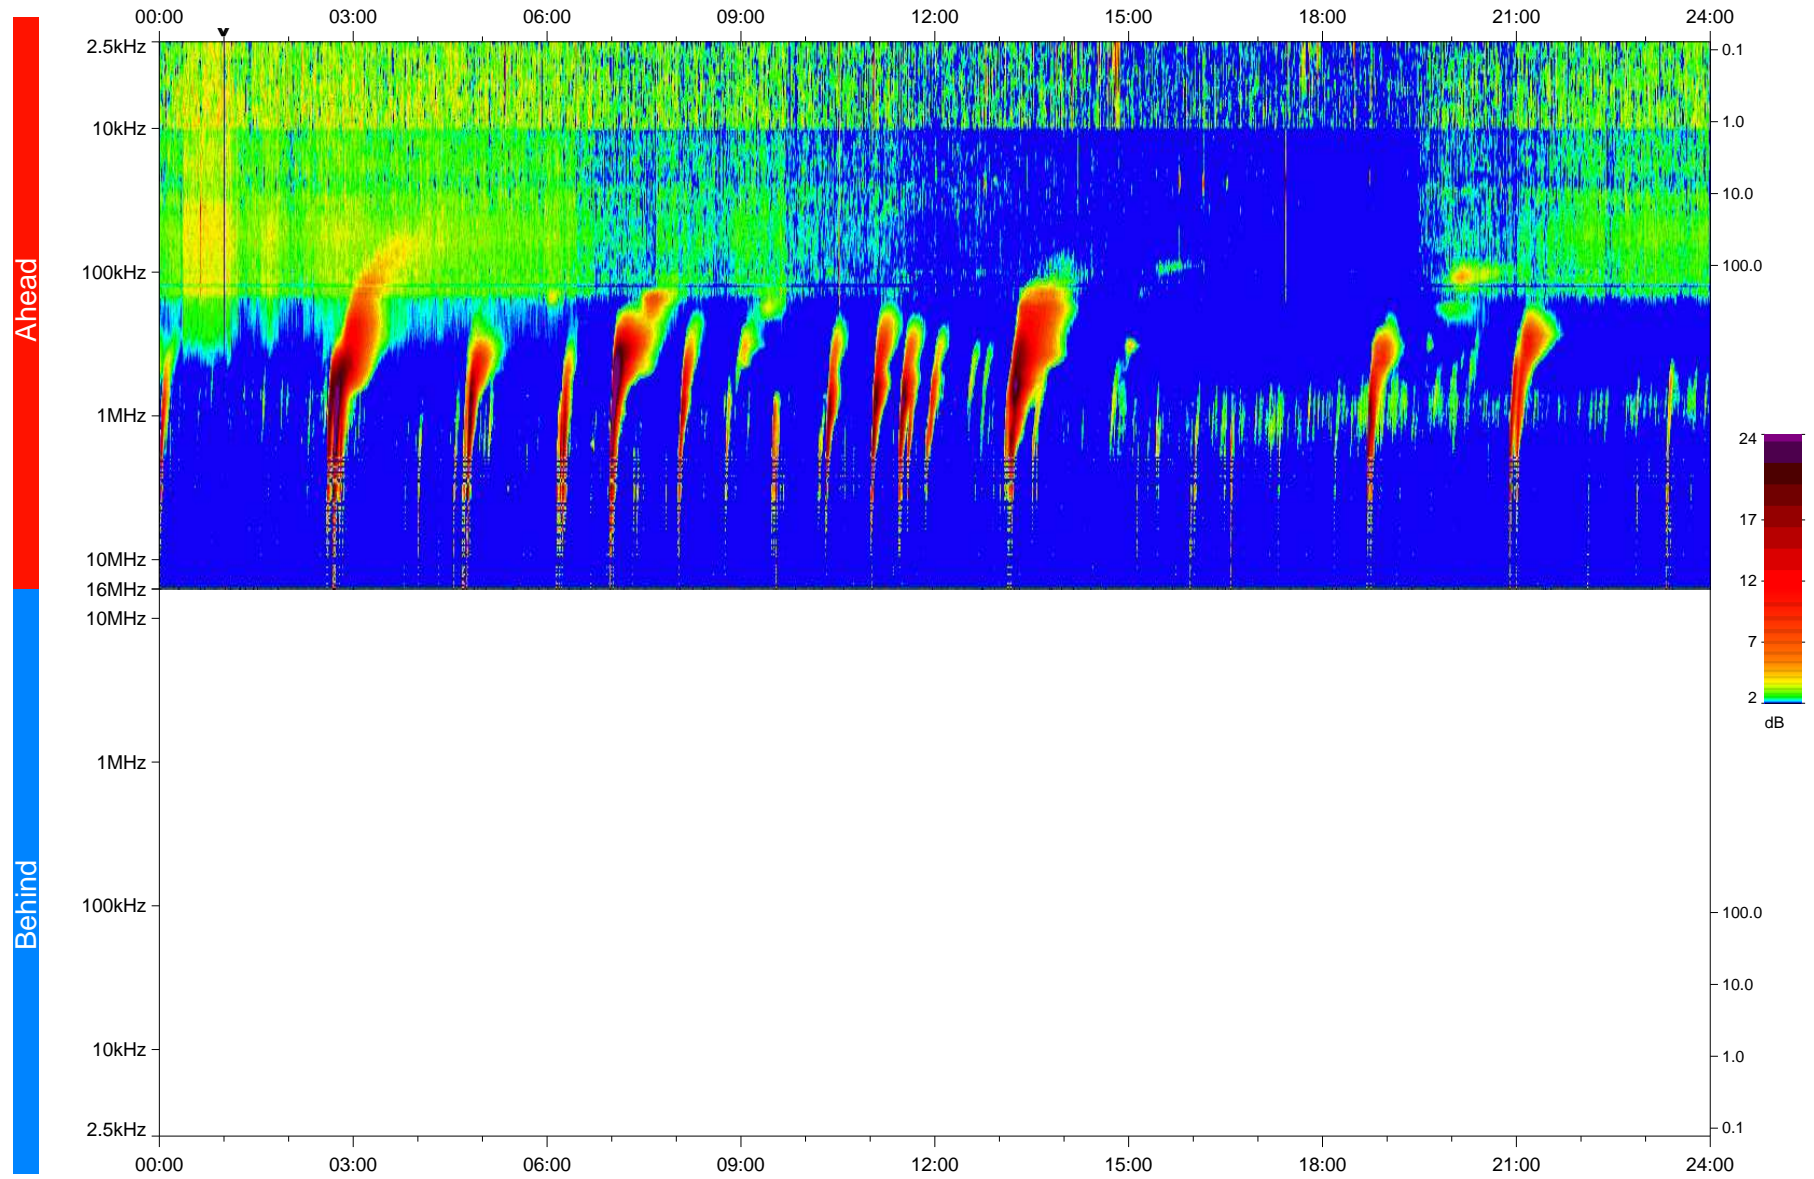

# STEREO/WAVES Daily Summary - 24-Jun-2024 (DOY 176)

Ahead source file: swaves\_ahead\_2024\_176\_1\_03.ptp  
Ahead PSE Angle: 16.9°

Behind PSE Angle: -18.0°  
Behind source file: No STEREO-B data

Time (UTC)

file: stereo\_swaves\_daily-summary\_color\_20240624\_v04  
made by: space.umn.edu on macOS with IDL 8.8.2 on 2024-06-28 09:27:56, with TMIib V946 / dynspec V311