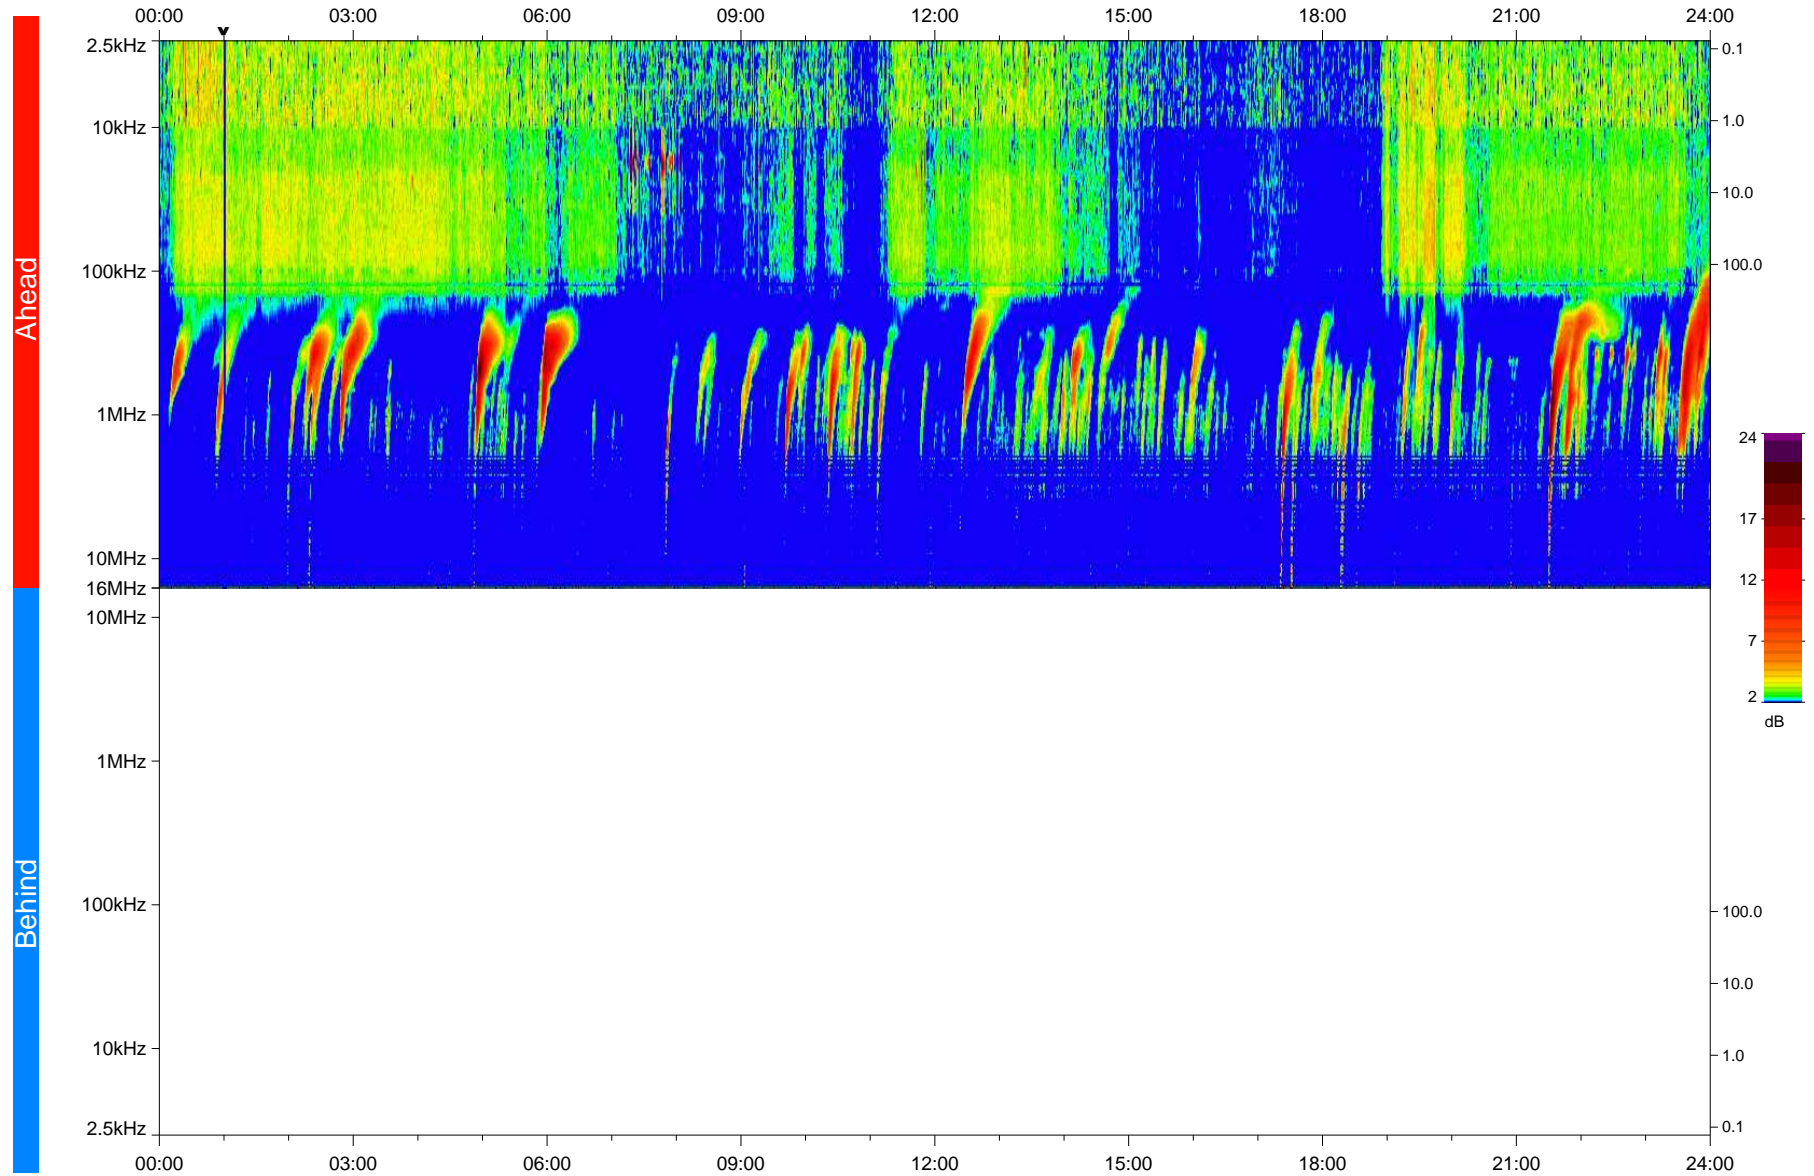

# STEREO/WAVES Daily Summary - 20-Jun-2024 (DOY 172)

Ahead source file: swaves\_ahead\_2024\_172\_1\_03.ptp  
Ahead PSE Angle: 16.5°

Behind PSE Angle: -17.7°  
Behind source file: No STEREO-B data

Time (UTC)

file: stereo\_swaves\_daily-summary\_color\_20240620\_v04  
made by: space.umn.edu on macOS with IDL 8.8.2 on 2024-06-24 07:55:31, with TMIib V946 / dynspec V311