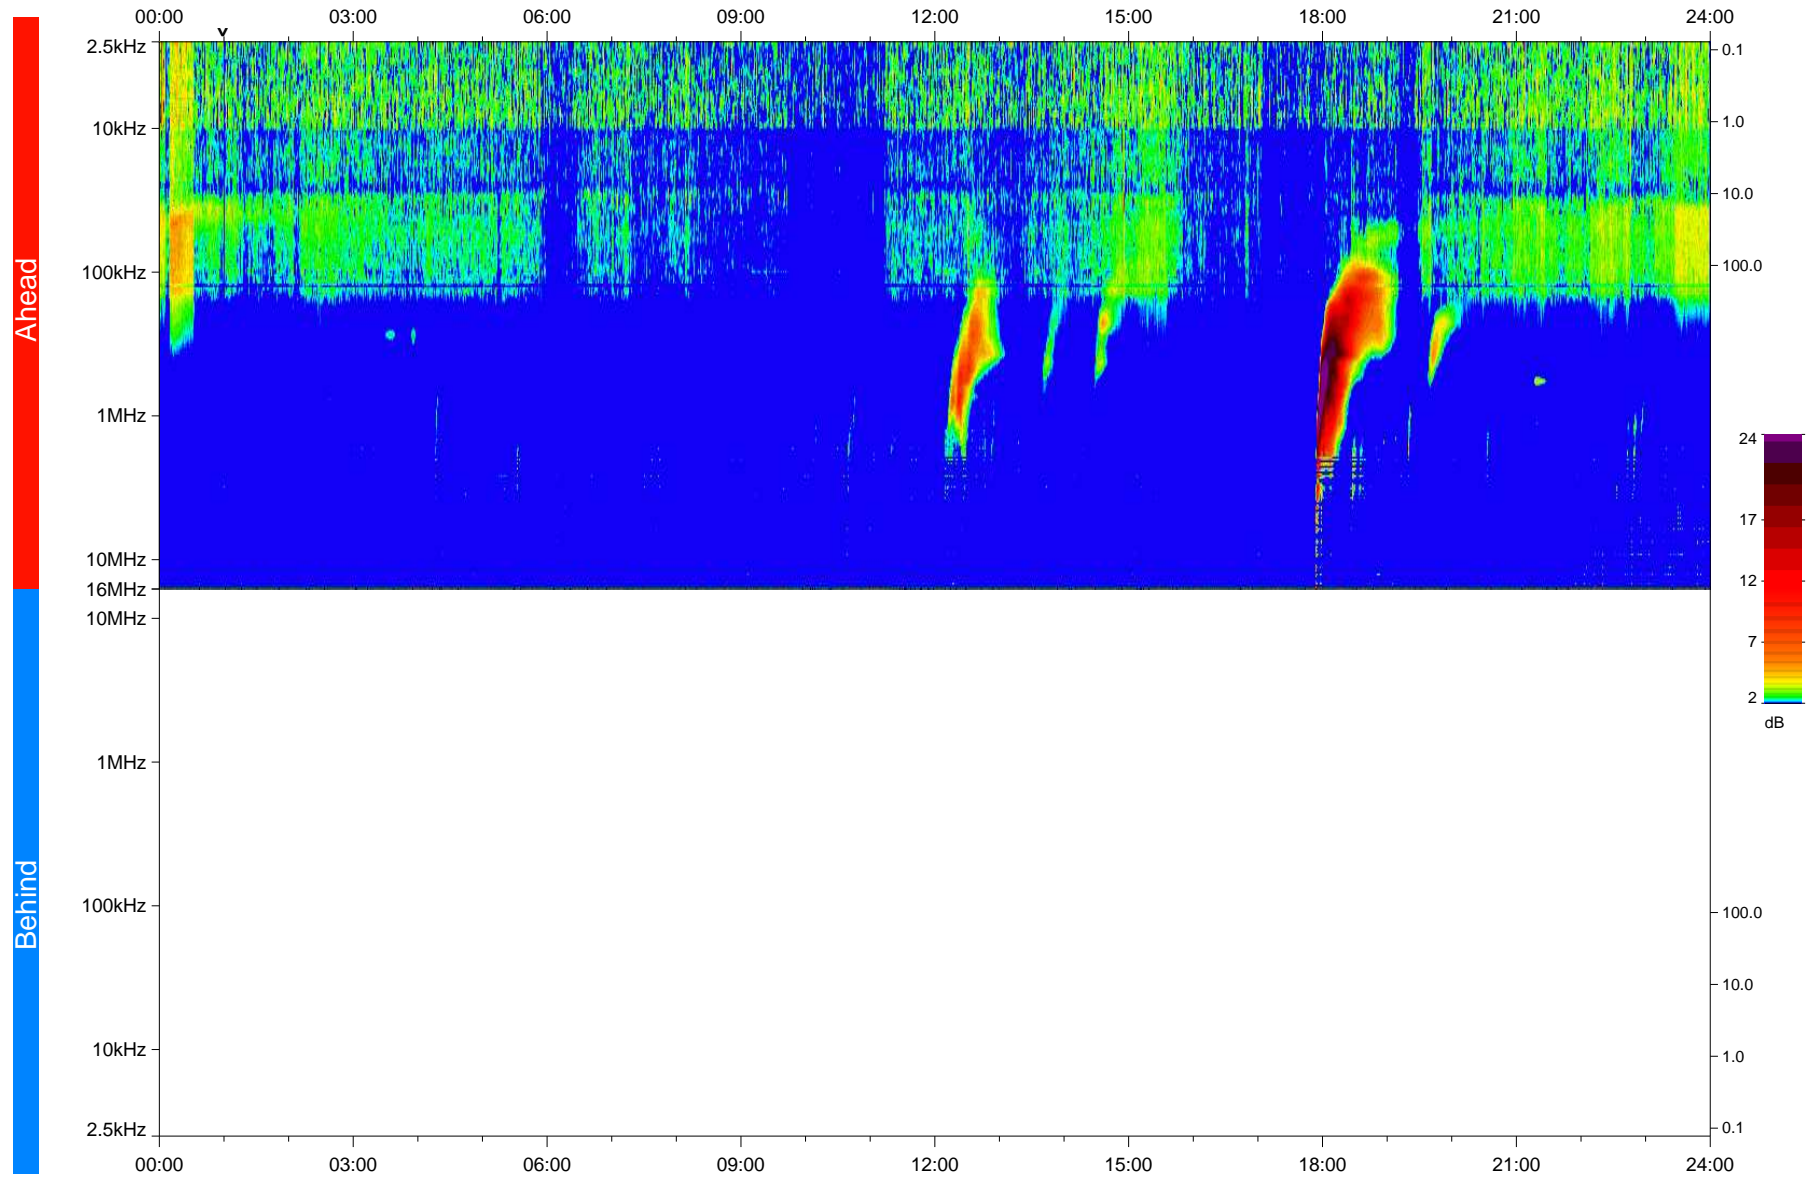

# STEREO/WAVES Daily Summary - 18-Jun-2024 (DOY 170)

Ahead source file: swaves\_ahead\_2024\_170\_1\_04.ptp  
Ahead PSE Angle: 16.3°

Behind PSE Angle: -17.6°  
Behind source file: No STEREO-B data

Time (UTC)

file: stereo\_swaves\_daily-summary\_color\_20240618\_v04  
made by: space.umn.edu on macOS with IDL 8.8.2 on 2024-06-23 08:48:51, with TMIib V946 / dynspec V311