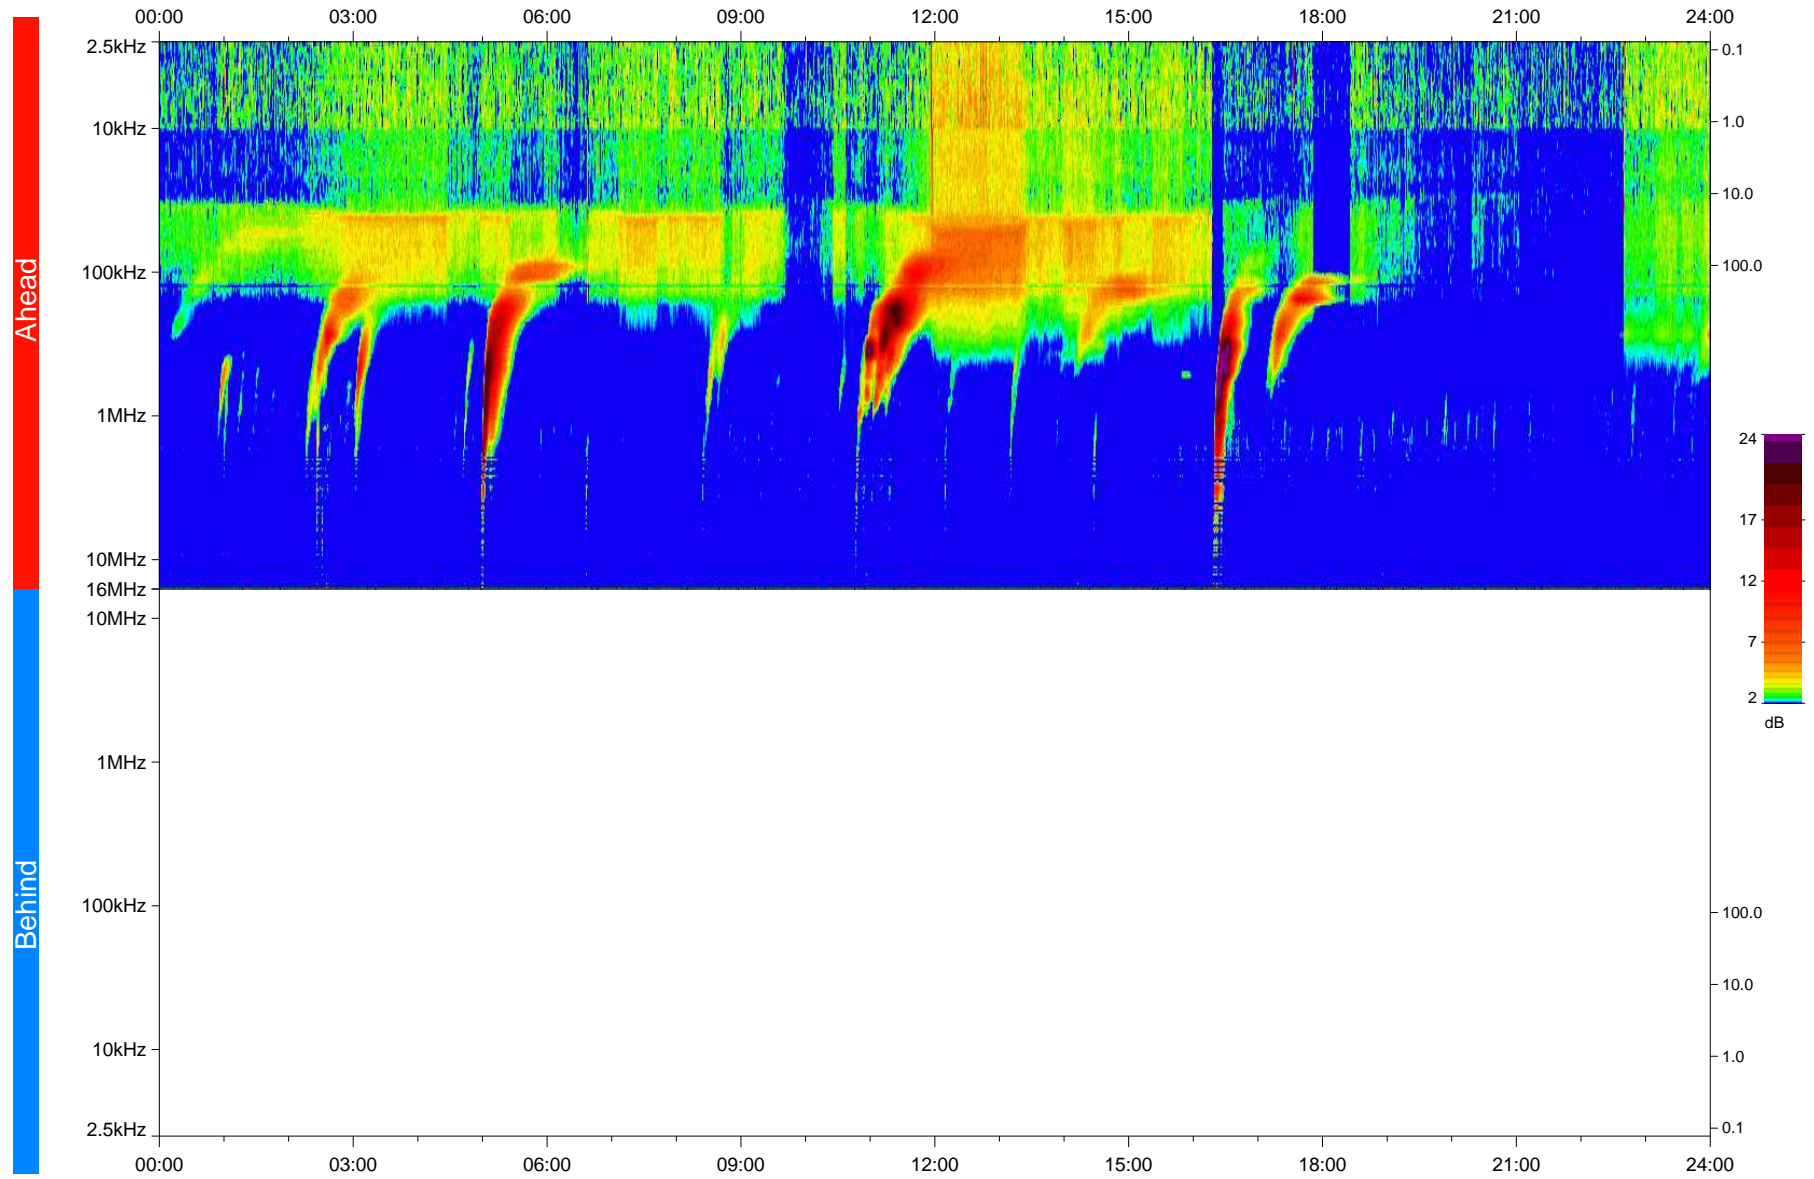

# STEREO/WAVES Daily Summary - 15-Jun-2024 (DOY 167)

Ahead source file: swaves\_ahead\_2024\_167\_1\_04.ptp  
Ahead PSE Angle: 16.0°

Behind PSE Angle: -17.4°  
Behind source file: No STEREO-B data

Time (UTC)

file: stereo\_swaves\_daily-summary\_color\_20240615\_v04  
made by: space.umn.edu on macOS with IDL 8.8.2 on 2024-06-20 07:18:45, with TMIib V946 / dynspec V311