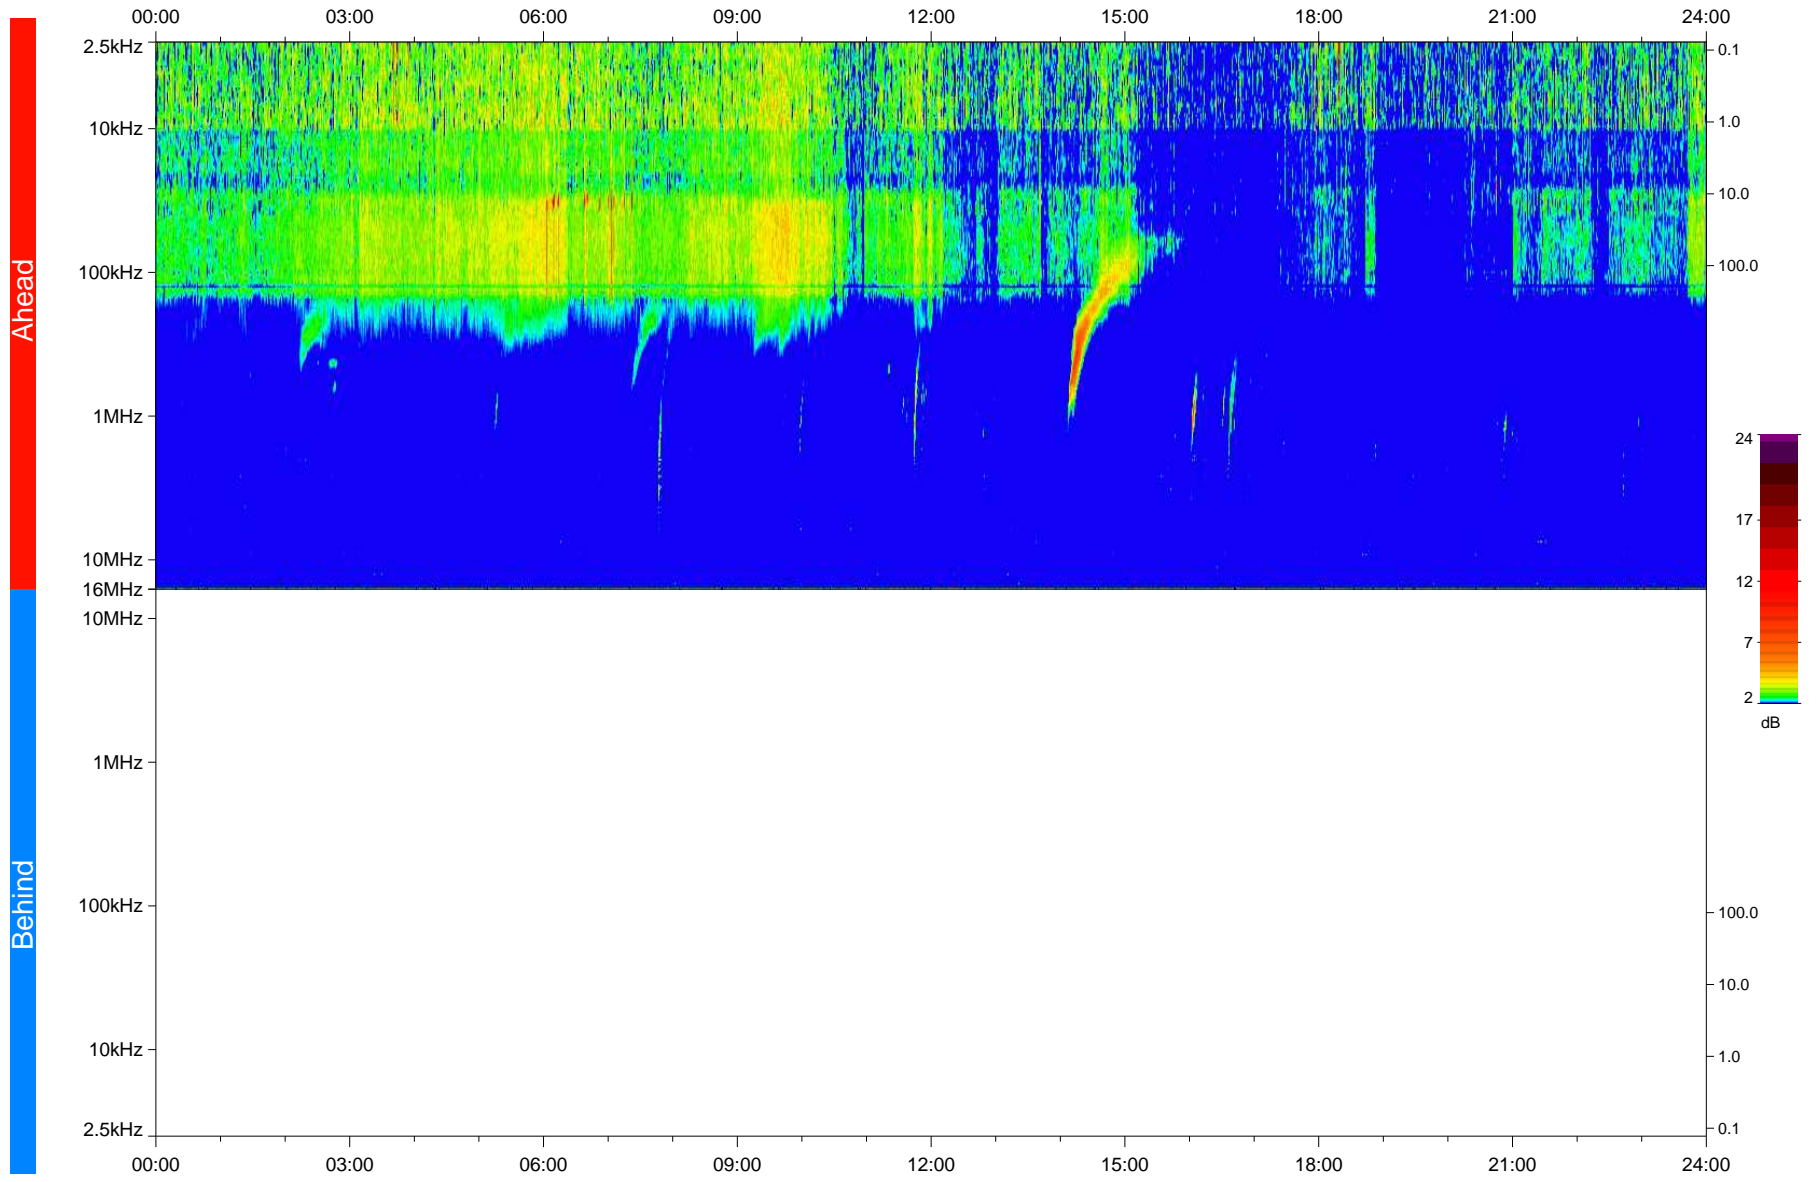

STEREO/WAVES Daily Summary - 29-Dec-2023 (DOY 363)

Ahead source file: swaves_ahead_2023_363_1_05.fin
Ahead PSE Angle: 6.8°

Behind PSE Angle: -13.2°
Behind source file: No STEREO-B data

Time (UTC)

file: stereo_swaves_daily-summary_color_20231229_v04
made by: space.umn.edu on macOS with IDL 8.8.2 on 2024-01-31 07:25:41, with TLib V946 / dynspec V311