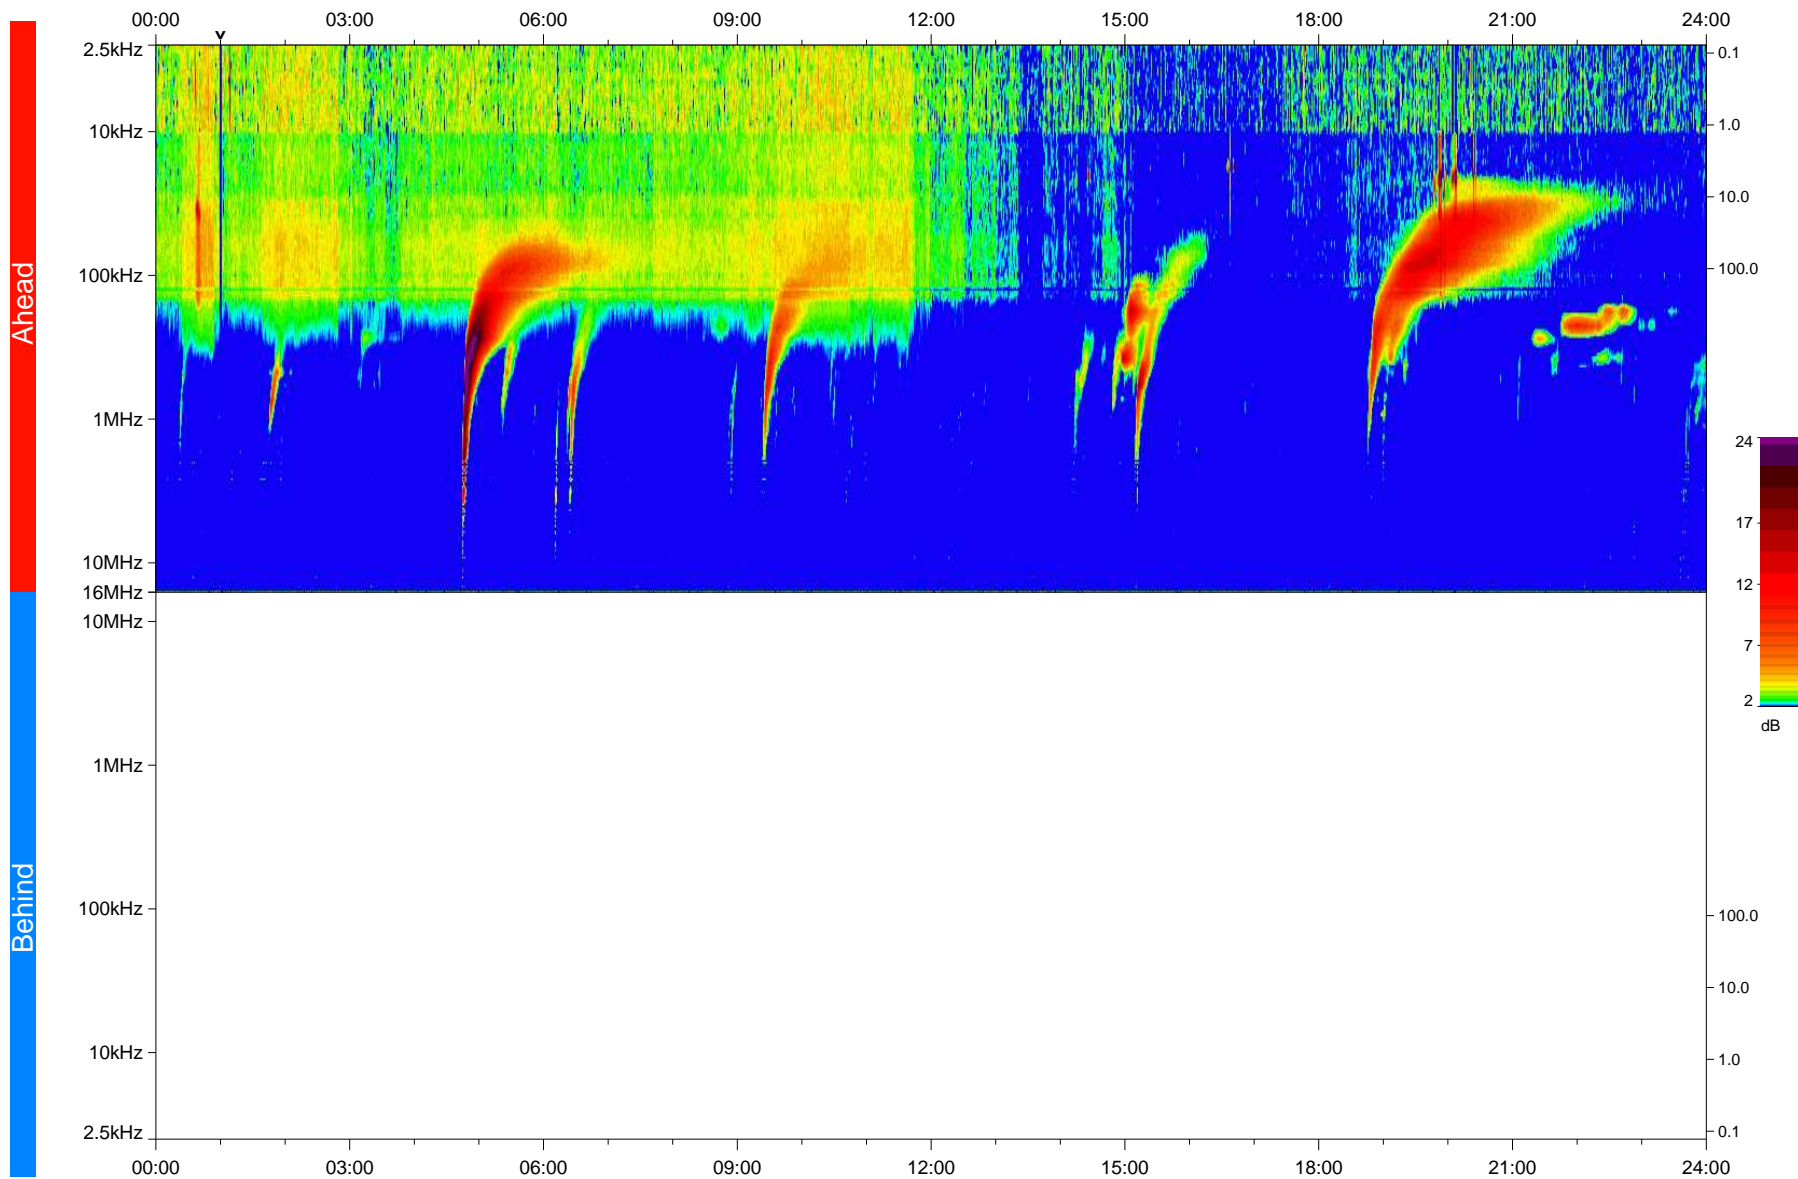

# STEREO/WAVES Daily Summary - 24-Dec-2023 (DOY 358)

Ahead source file: swaves\_ahead\_2023\_358\_1\_05.fin  
Ahead PSE Angle: 6.7°

Behind PSE Angle: -13.1°  
Behind source file: No STEREO-B data

Time (UTC)

file: stereo\_swaves\_daily-summary\_color\_20231224\_v04  
made by: space.umn.edu on macOS with IDL 8.8.2 on 2024-01-26 19:48:19, with TLib V946 / dynspec V311