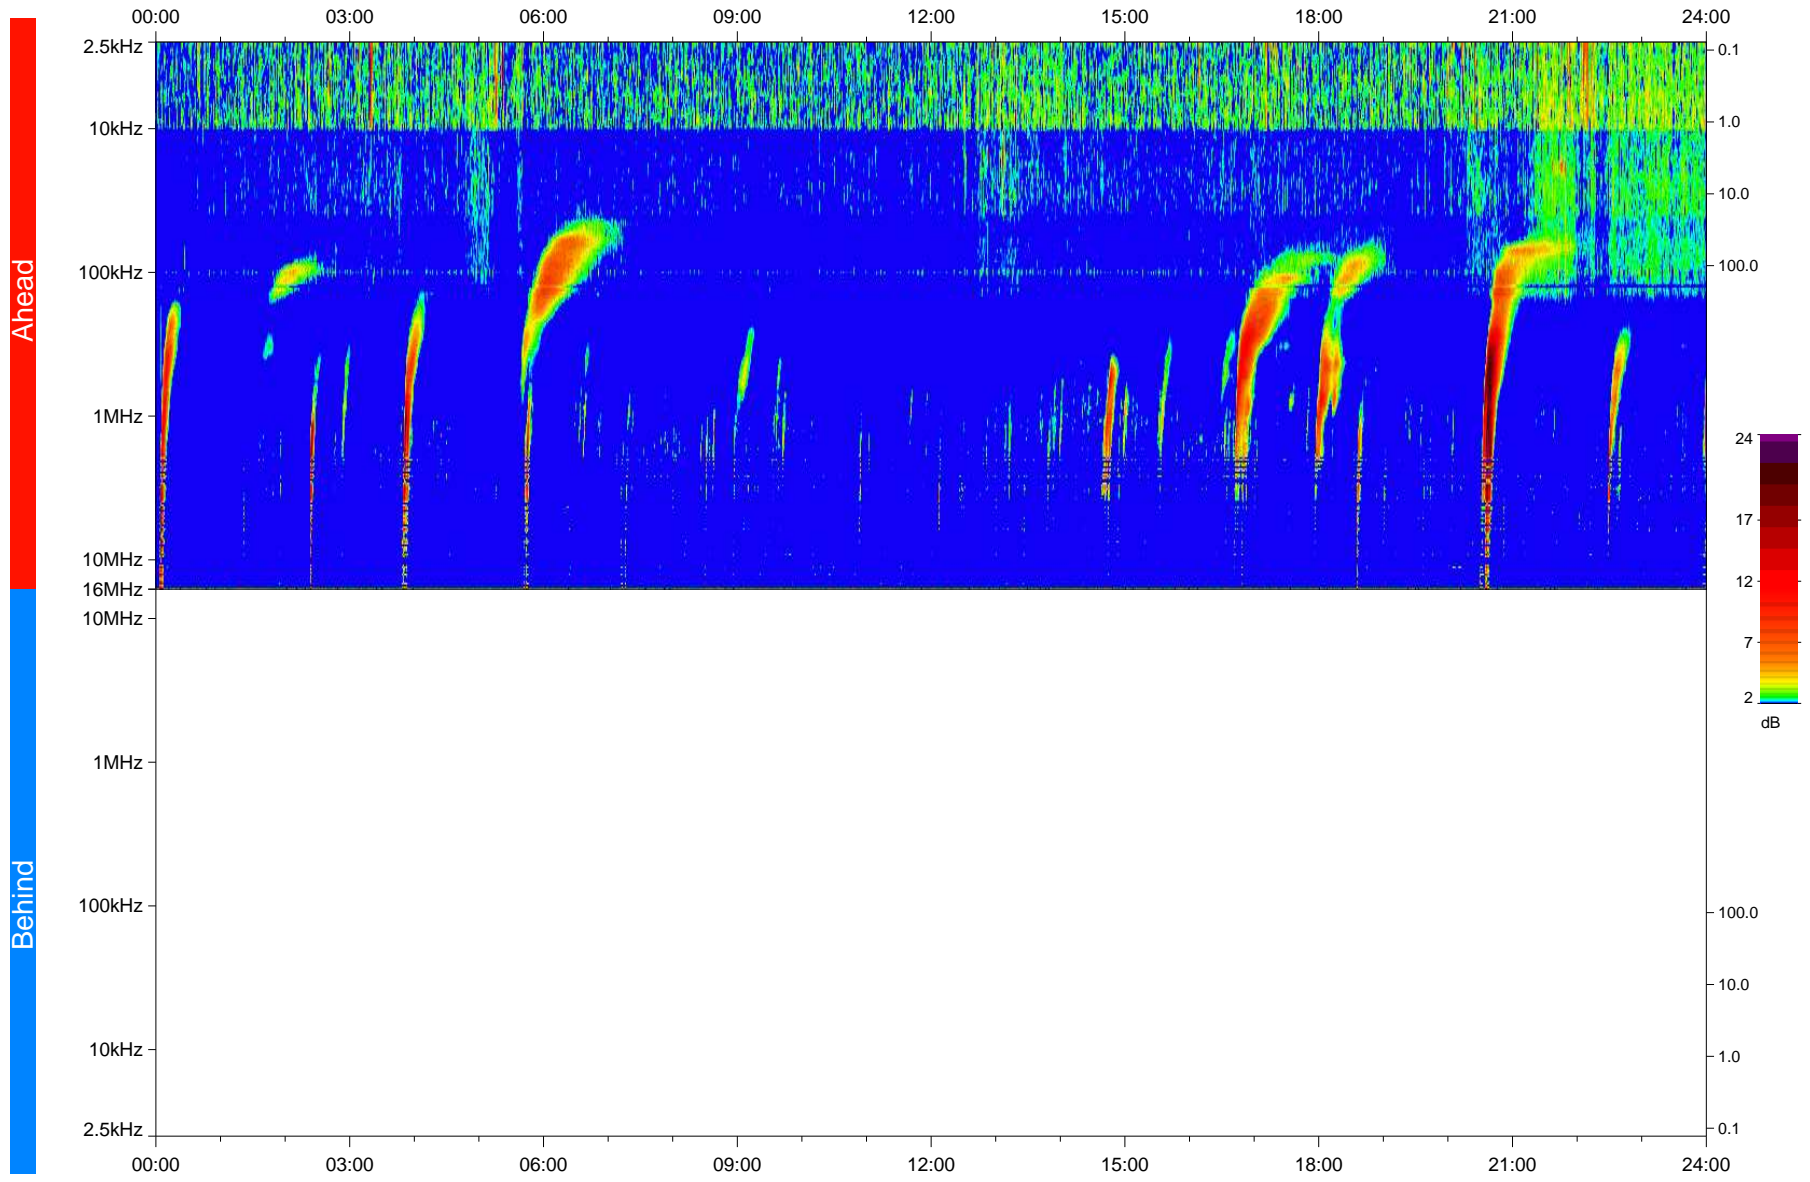

# STEREO/WAVES Daily Summary - 21-Dec-2023 (DOY 355)

Ahead source file: swaves\_ahead\_2023\_355\_1\_05.fin  
Ahead PSE Angle: 6.7°

Behind PSE Angle: -12.9°  
Behind source file: No STEREO-B data

Time (UTC)

file: stereo\_swaves\_daily-summary\_color\_20231221\_v04  
made by: space.umn.edu on macOS with IDL 8.8.2 on 2024-01-21 15:58:53, with TMLib V946 / dynspec V311