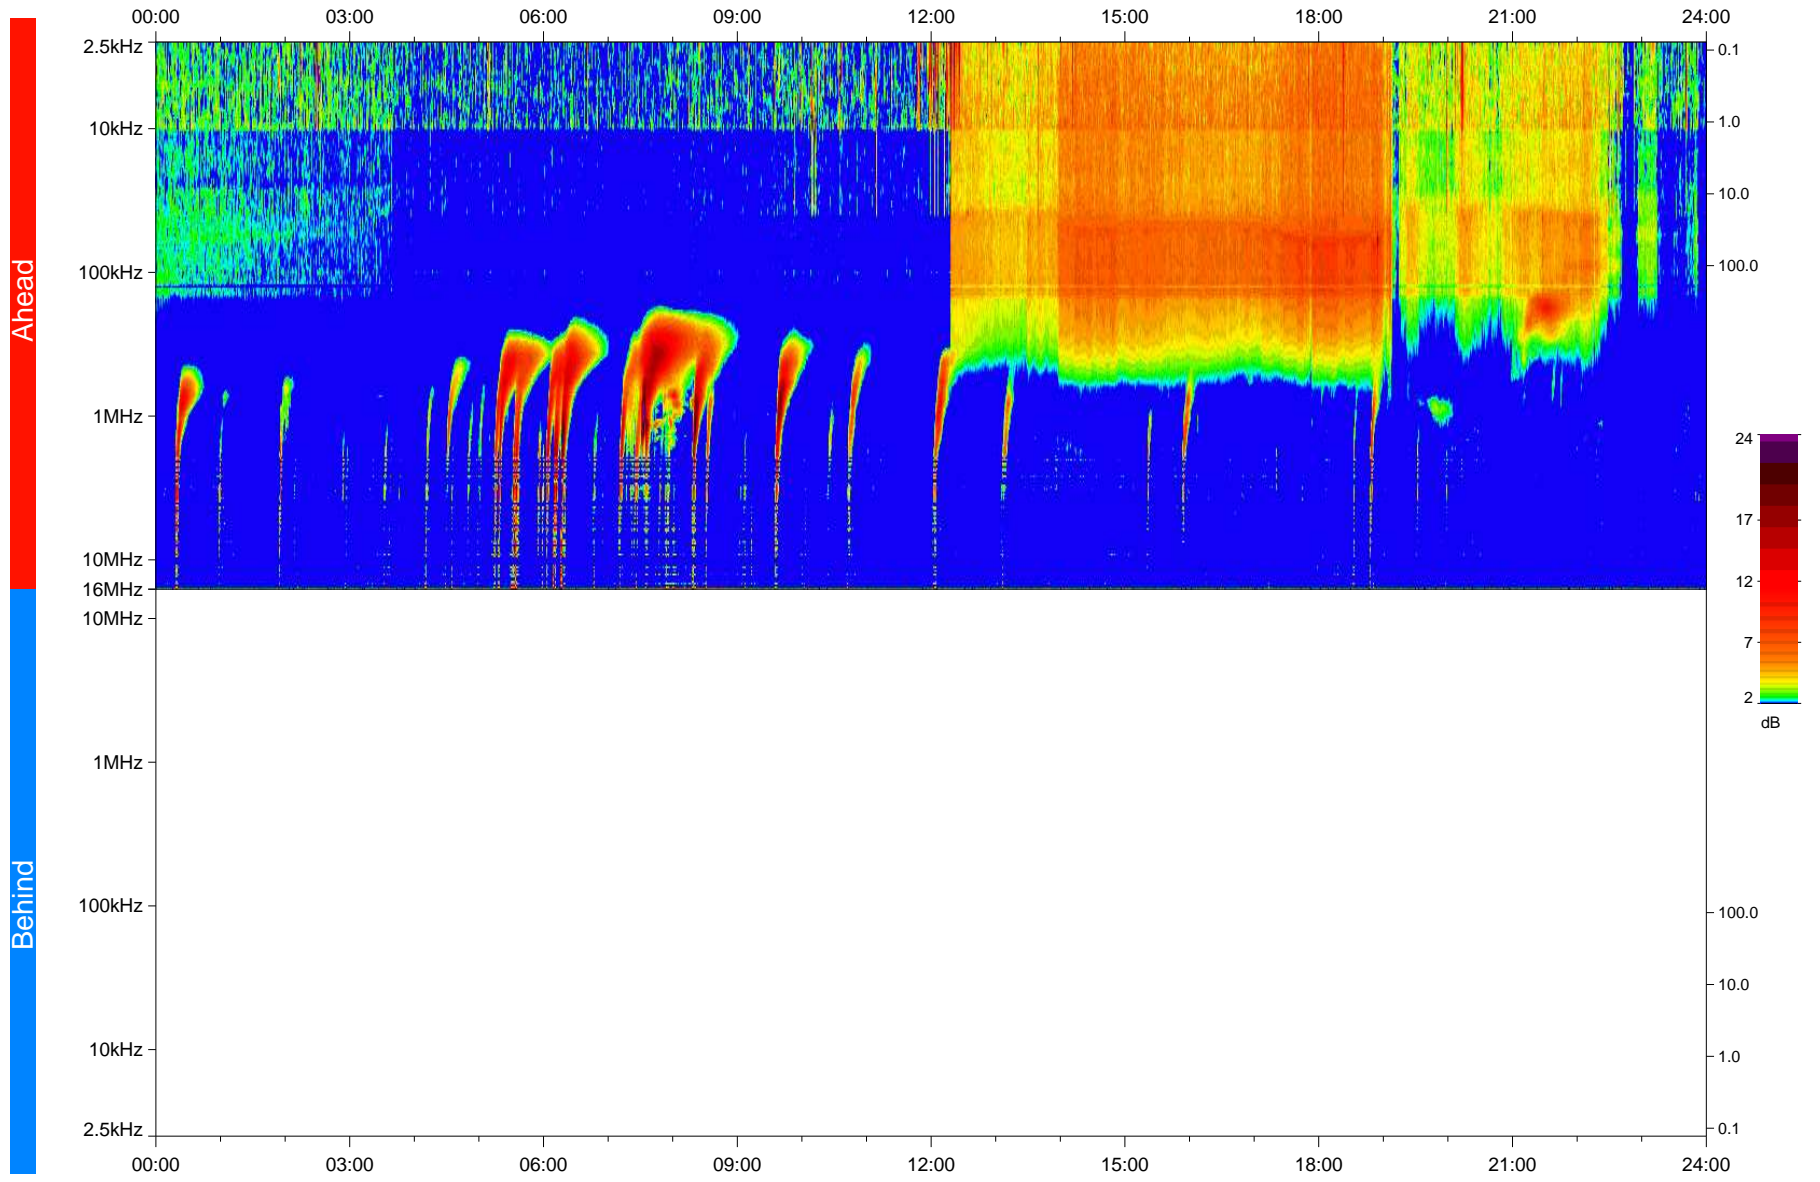

# STEREO/WAVES Daily Summary - 15-Dec-2023 (DOY 349)

Ahead source file: swaves\_ahead\_2023\_349\_1\_05.fin  
Ahead PSE Angle: 6.6°

Behind PSE Angle: -12.7°  
Behind source file: No STEREO-B data

Time (UTC)

file: stereo\_swaves\_daily-summary\_color\_20231215\_v04  
made by: space.umn.edu on macOS with IDL 8.8.2 on 2024-01-15 17:21:53, with TMLib V946 / dynspec V311