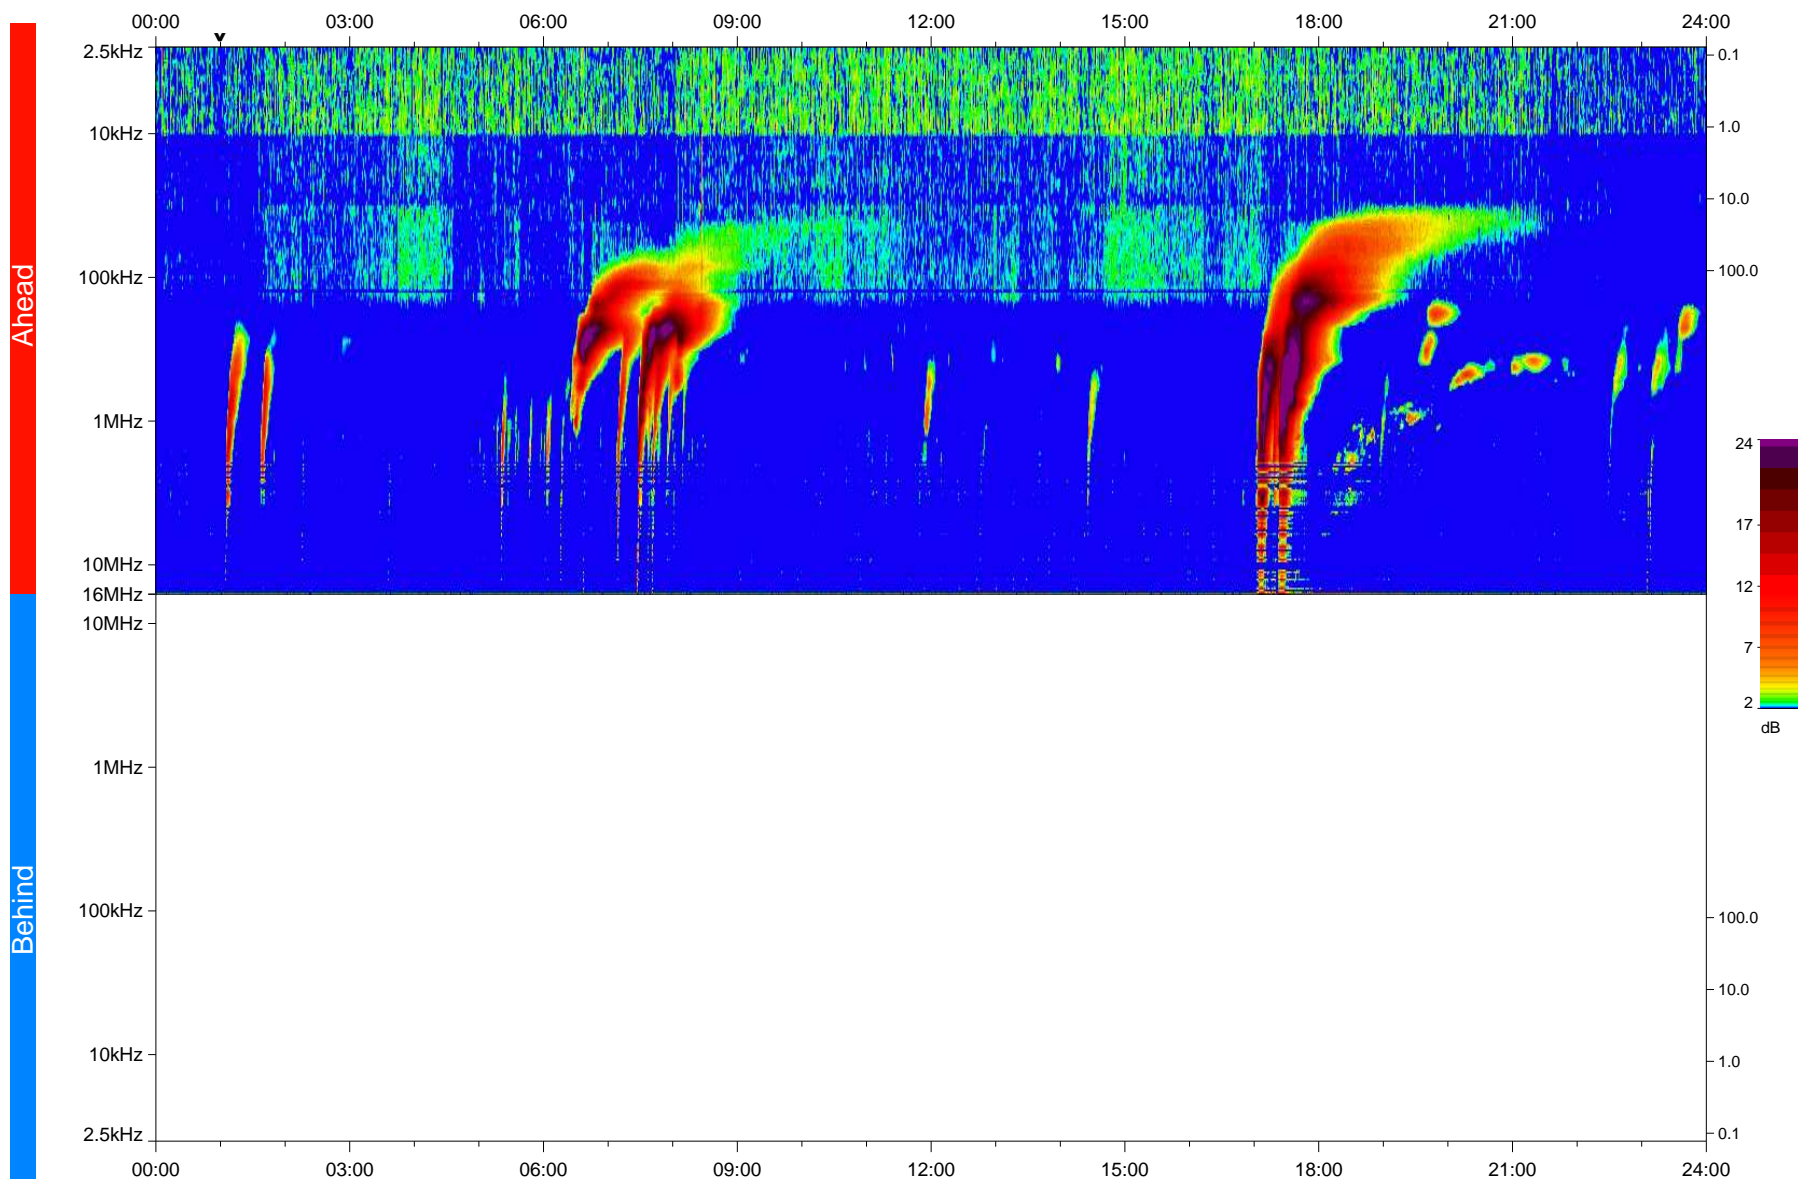

# STEREO/WAVES Daily Summary - 14-Dec-2023 (DOY 348)

Ahead source file: swaves\_ahead\_2023\_348\_1\_05.fin  
Ahead PSE Angle: 6.6°

Behind PSE Angle: -12.7°  
Behind source file: No STEREO-B data

Time (UTC)

file: stereo\_swaves\_daily-summary\_color\_20231214\_v04  
made by: space.umn.edu on macOS with IDL 8.8.2 on 2024-01-14 11:53:38, with TLib V946 / dynspec V311