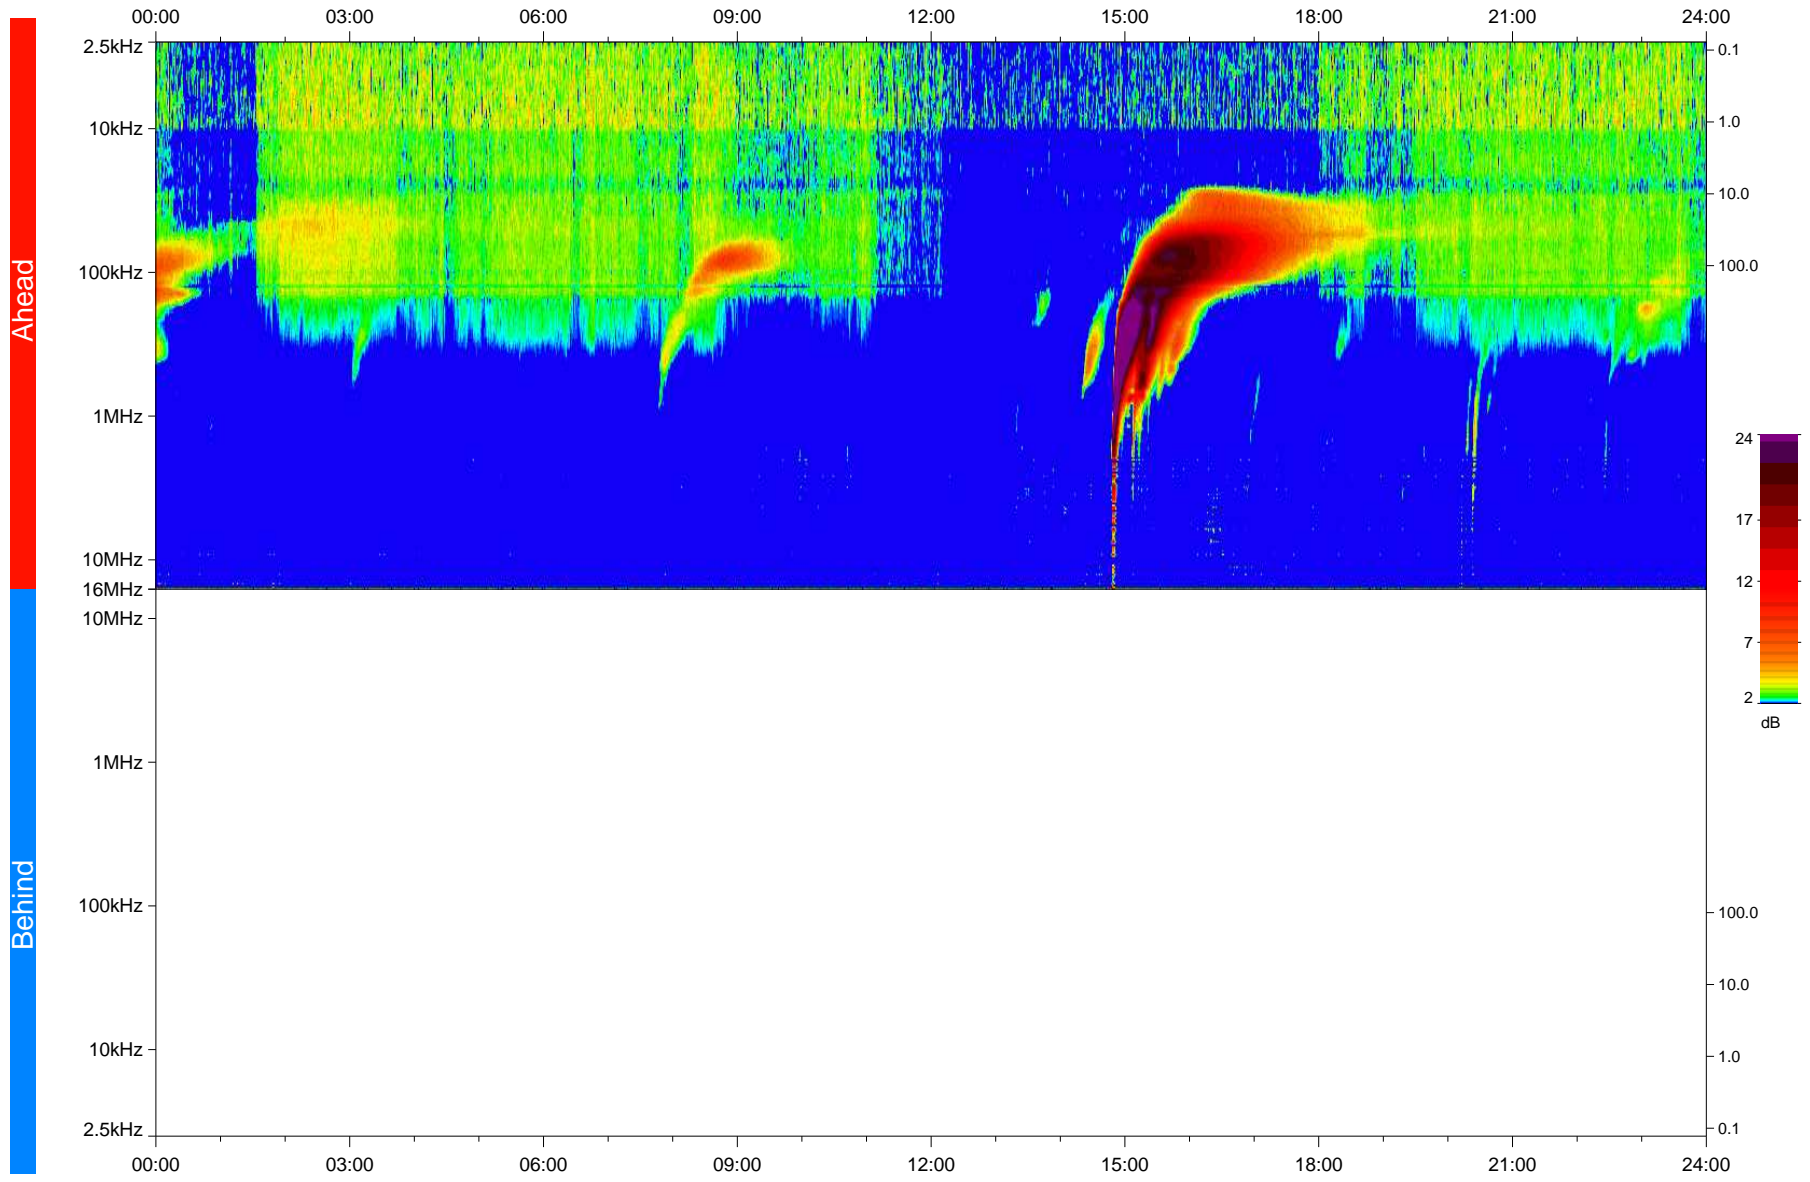

# STEREO/WAVES Daily Summary - 13-Dec-2023 (DOY 347)

Ahead source file: swaves\_ahead\_2023\_347\_1\_05.fin  
Ahead PSE Angle: 6.5°

Behind PSE Angle: -12.7°  
Behind source file: No STEREO-B data

Time (UTC)

file: stereo\_swaves\_daily-summary\_color\_20231213\_v04  
made by: space.umn.edu on macOS with IDL 8.8.2 on 2024-01-13 09:52:44, with TLib V946 / dynspec V311