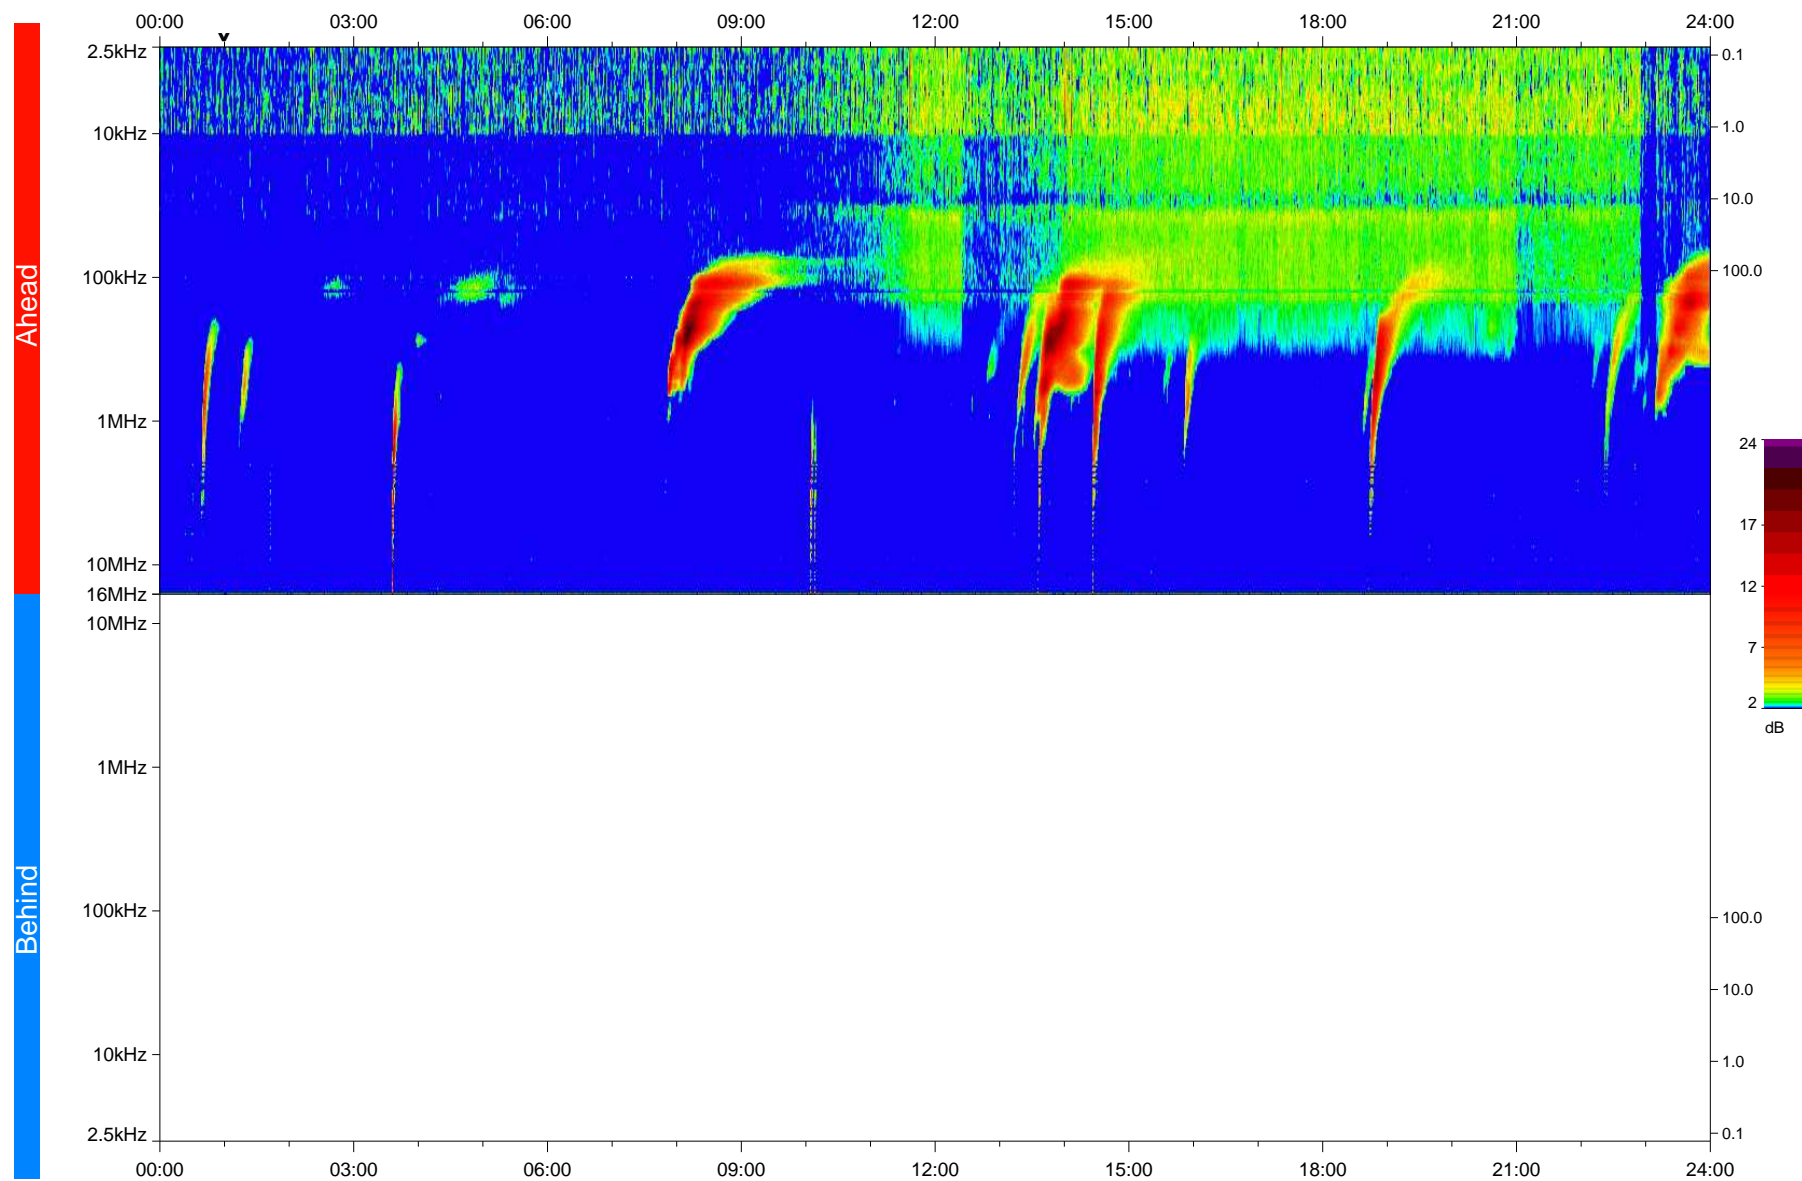

# STEREO/WAVES Daily Summary - 12-Dec-2023 (DOY 346)

Ahead source file: swaves\_ahead\_2023\_346\_1\_05.fin  
Ahead PSE Angle: 6.5°

Behind PSE Angle: -12.7°  
Behind source file: No STEREO-B data

Time (UTC)

file: stereo\_swaves\_daily-summary\_color\_20231212\_v04  
made by: space.umn.edu on macOS with IDL 8.8.2 on 2024-01-12 10:19:55, with TLib V946 / dynspec V311