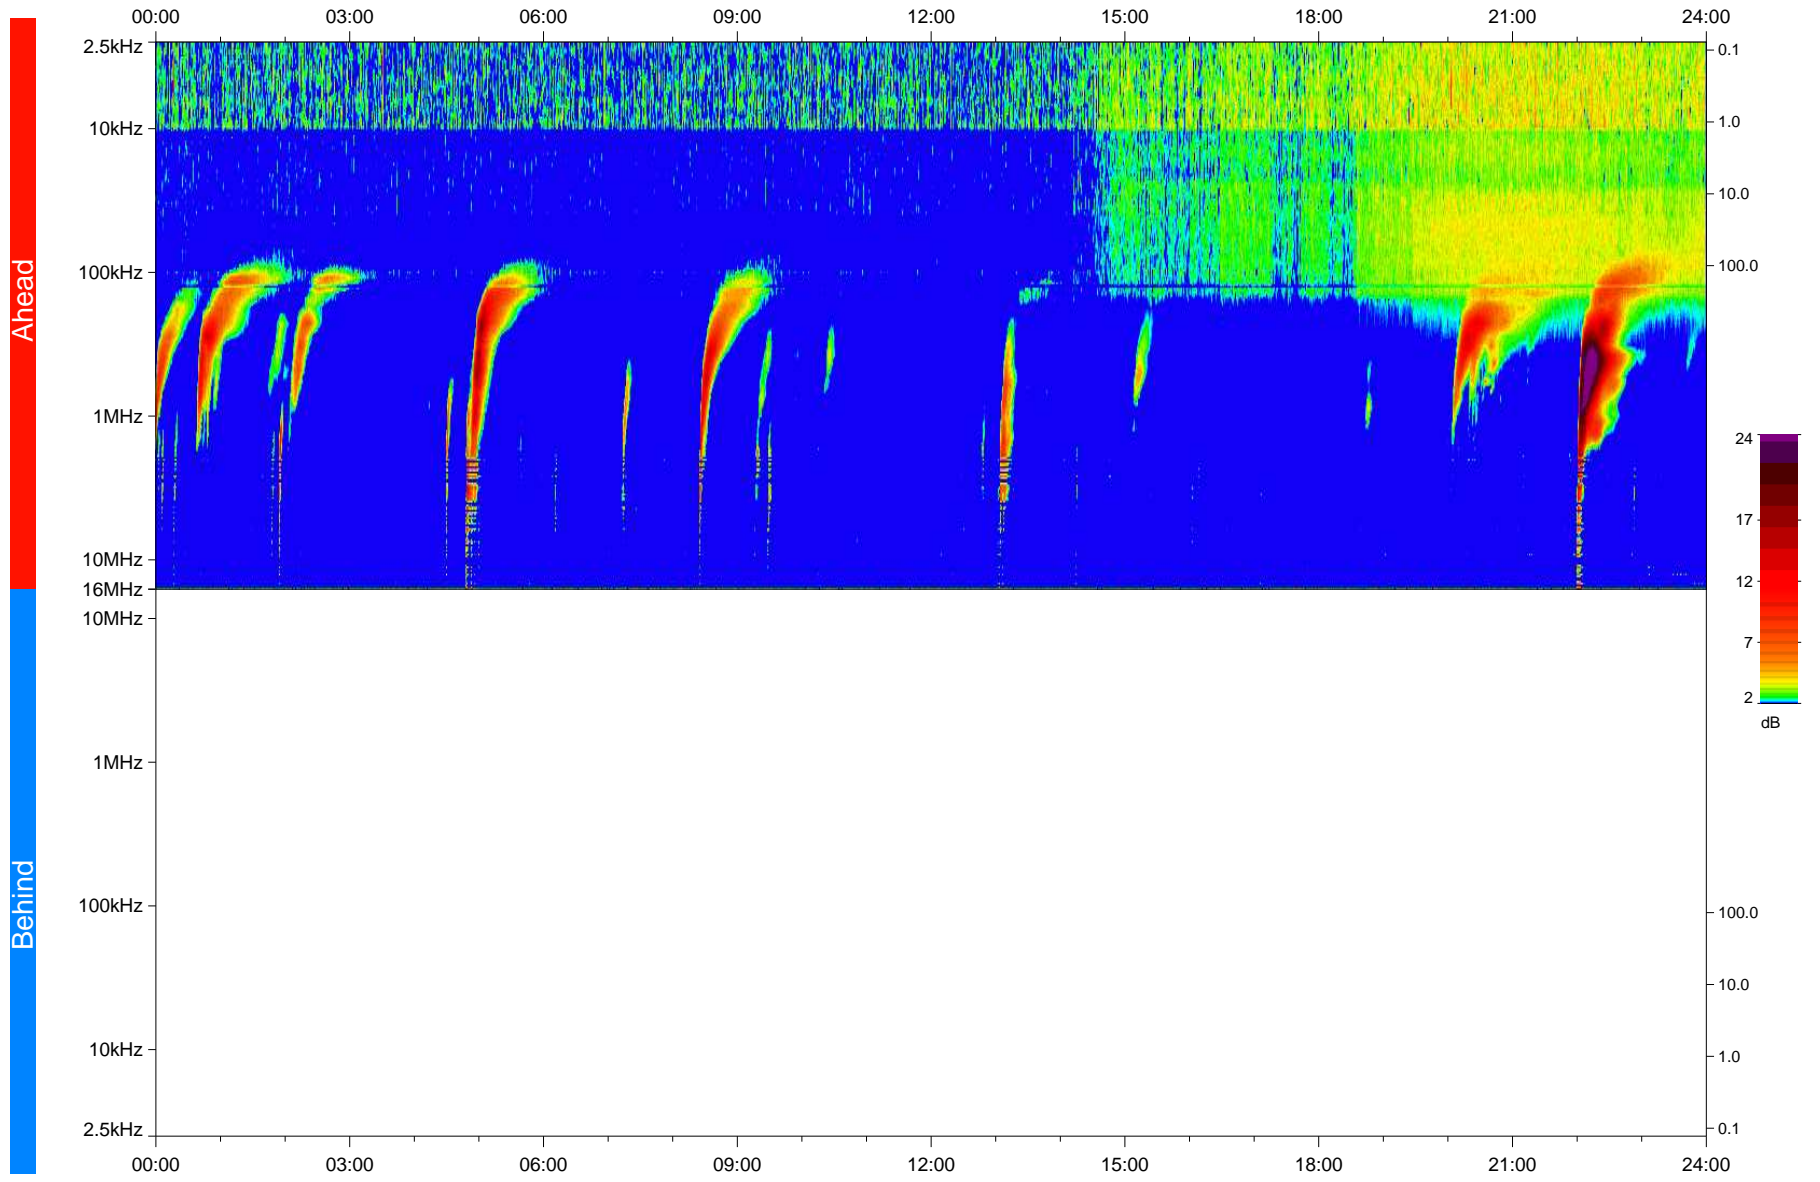

STEREO/WAVES Daily Summary - 11-Dec-2023 (DOY 345)

Ahead source file: swaves_ahead_2023_345_1_05.fin
Ahead PSE Angle: 6.5°

Behind PSE Angle: -12.6°
Behind source file: No STEREO-B data

Time (UTC)

file: stereo_swaves_daily-summary_color_20231211_v04
made by: space.umn.edu on macOS with IDL 8.8.2 on 2024-01-11 08:56:45, with TMatlab V946 / dynspec V311