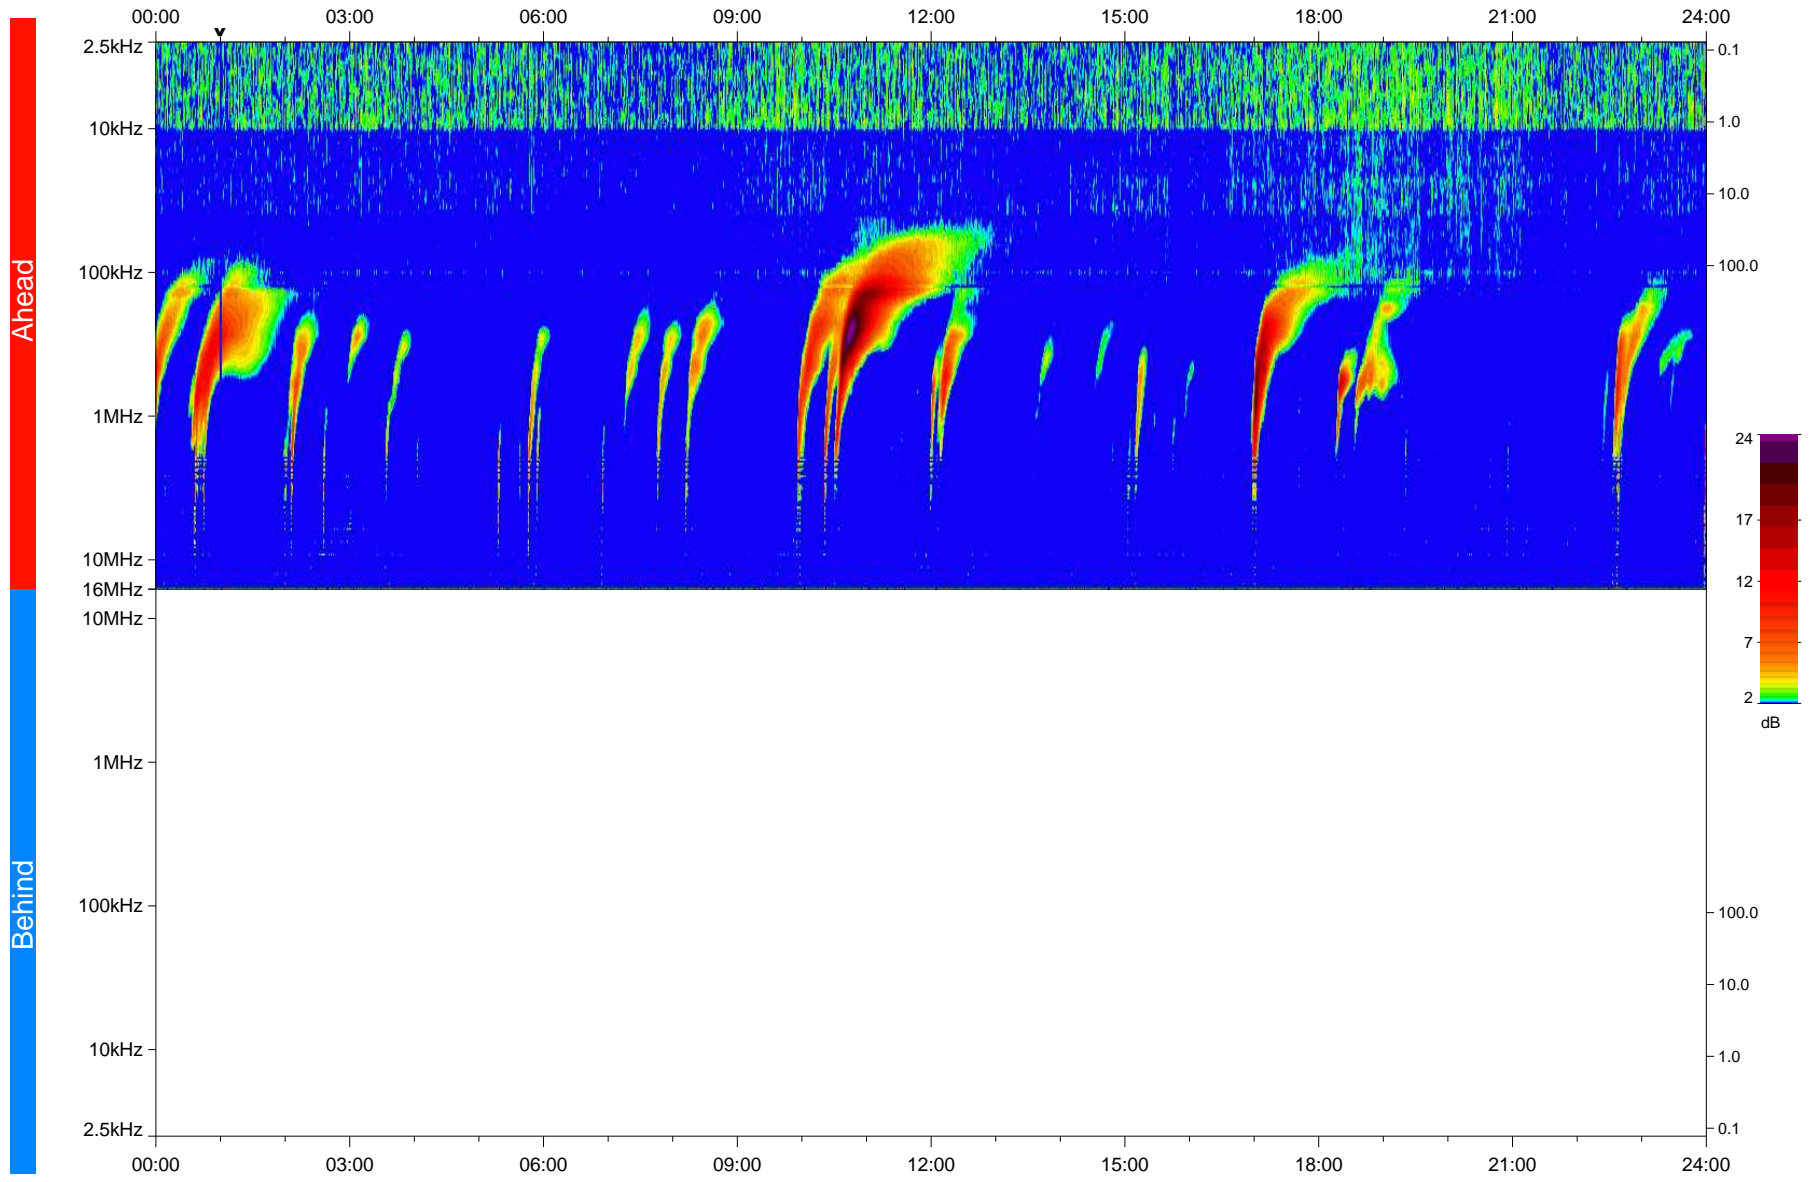

STEREO/WAVES Daily Summary - 10-Dec-2023 (DOY 344)

Ahead source file: swaves_ahead_2023_344_1_05.fin
Ahead PSE Angle: 6.5°

Behind PSE Angle: -12.5°
Behind source file: No STEREO-B data

Time (UTC)

file: stereo_swaves_daily-summary_color_20231210_v04
made by: space.umn.edu on macOS with IDL 8.8.2 on 2024-01-10 11:42:24, with TMLib V946 / dynspec V311