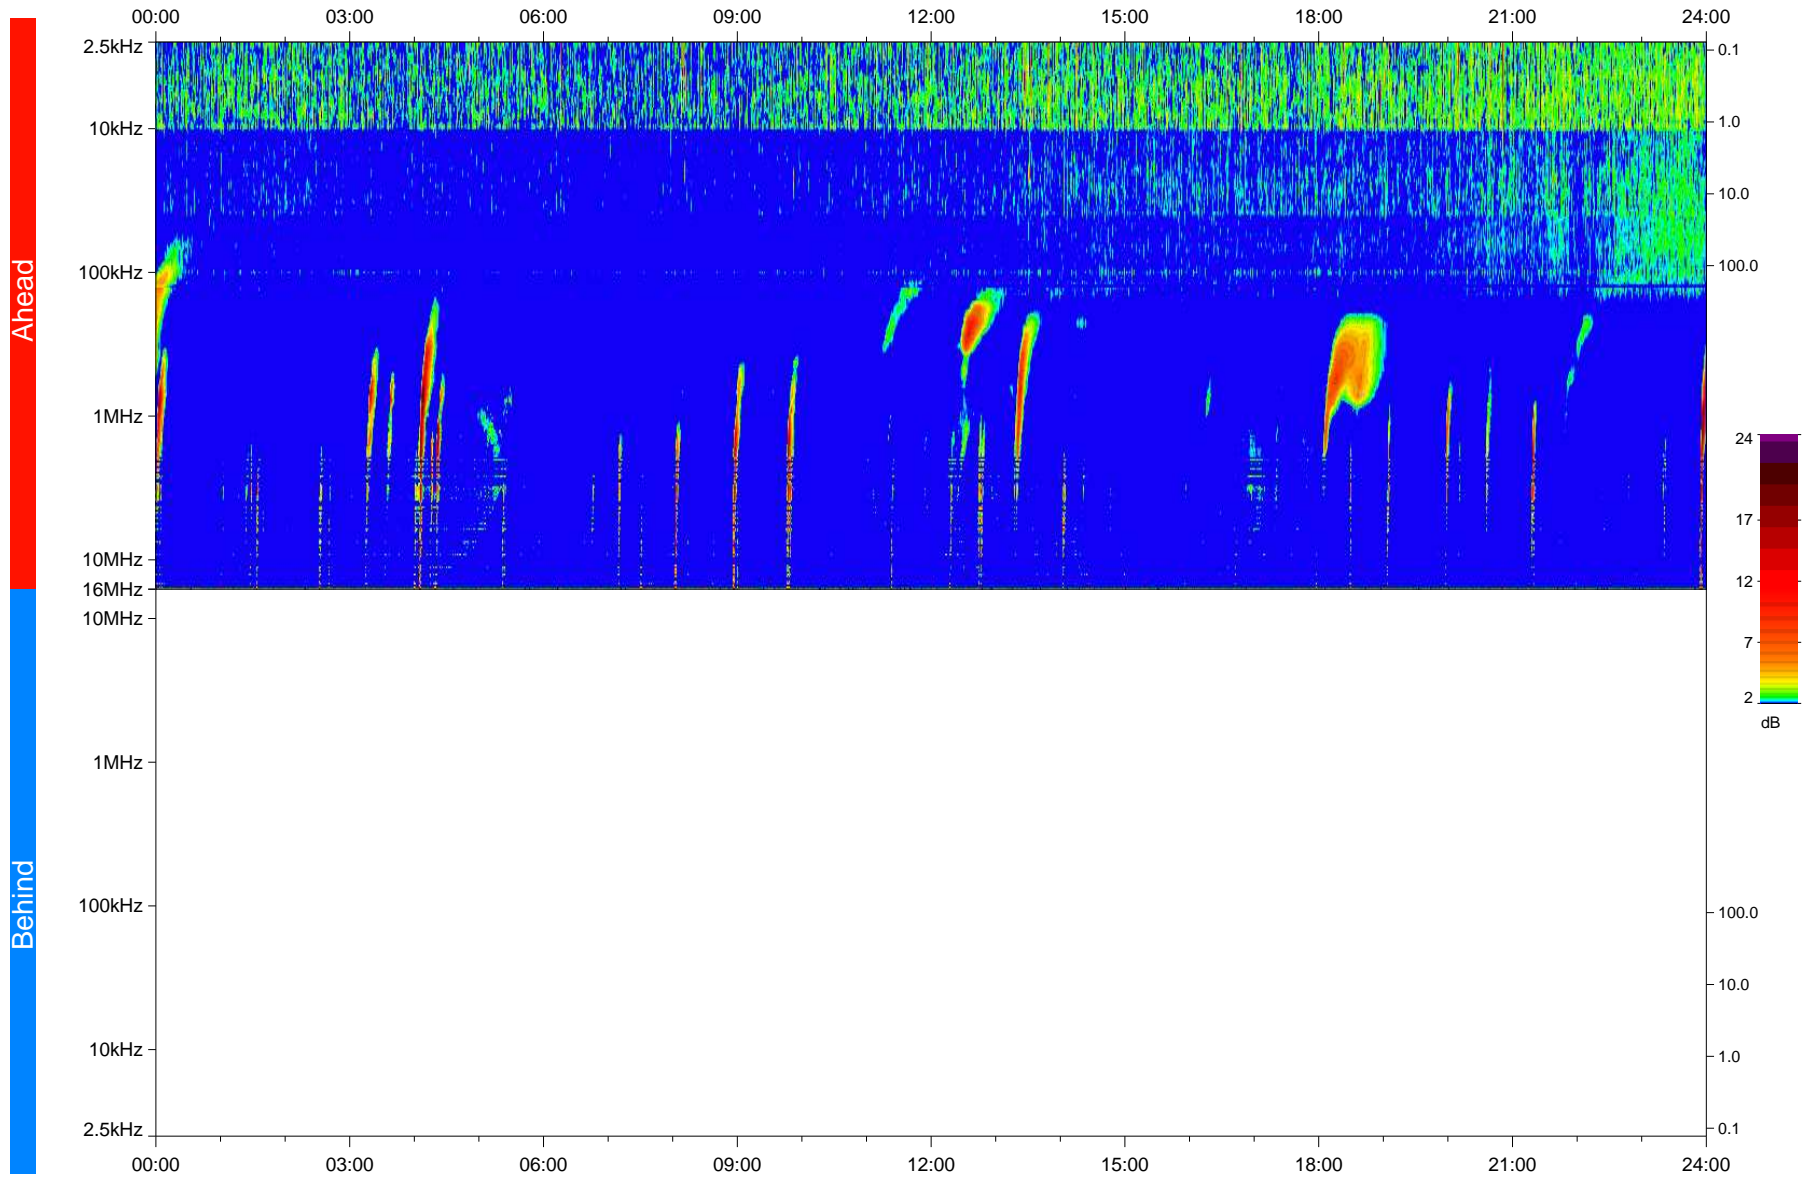

# STEREO/WAVES Daily Summary - 09-Dec-2023 (DOY 343)

Ahead source file: swaves\_ahead\_2023\_343\_1\_05.fin  
Ahead PSE Angle: 6.5°

Behind PSE Angle: -12.5°  
Behind source file: No STEREO-B data

Time (UTC)

file: stereo\_swaves\_daily-summary\_color\_20231209\_v04  
made by: space.umn.edu on macOS with IDL 8.8.2 on 2024-01-09 15:24:53, with Tmlib V946 / dynspec V311