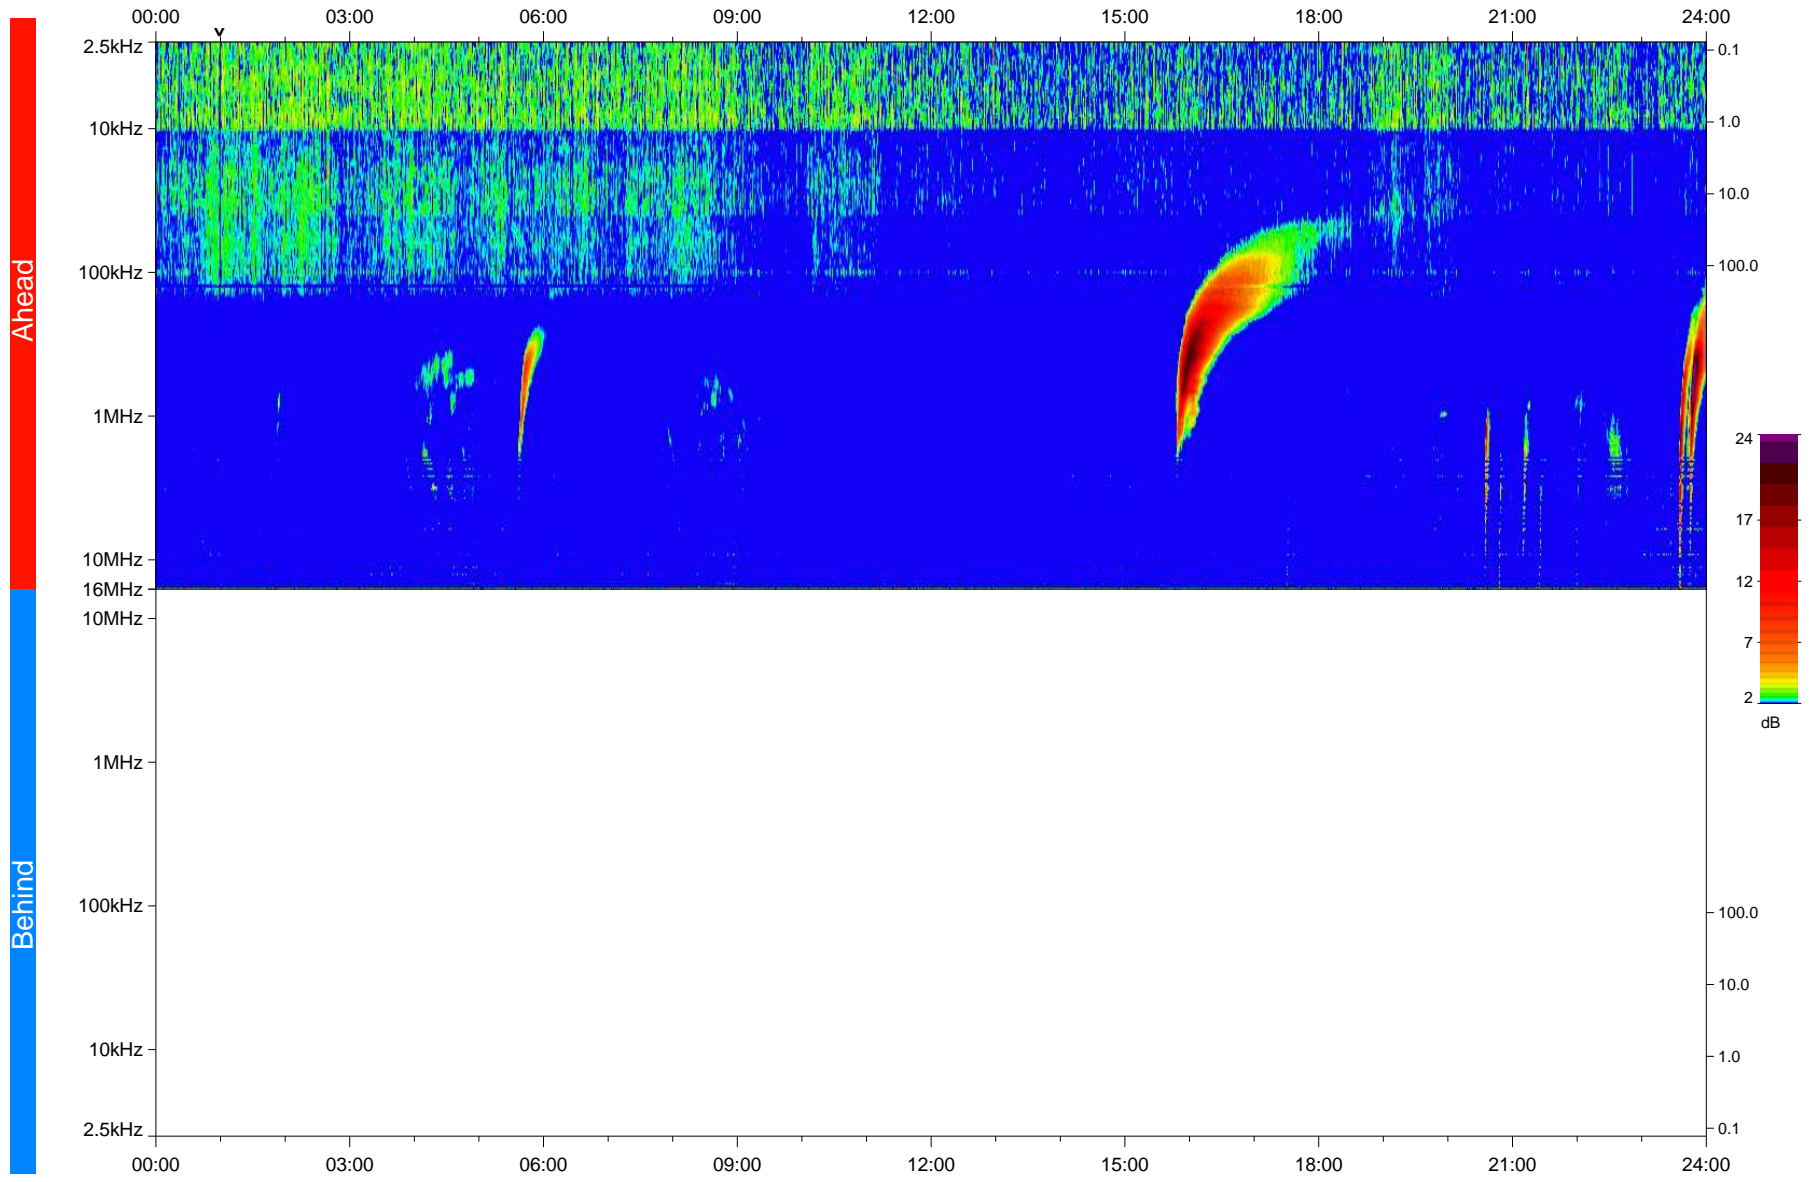

STEREO/WAVES Daily Summary - 08-Dec-2023 (DOY 342)

Ahead source file: swaves_ahead_2023_342_1_05.fin
Ahead PSE Angle: 6.5°

Behind PSE Angle: -12.4°
Behind source file: No STEREO-B data

Time (UTC)

file: stereo_swaves_daily-summary_color_20231208_v04
made by: space.umn.edu on macOS with IDL 8.8.2 on 2024-01-08 11:16:17, with TLib V946 / dynspec V311