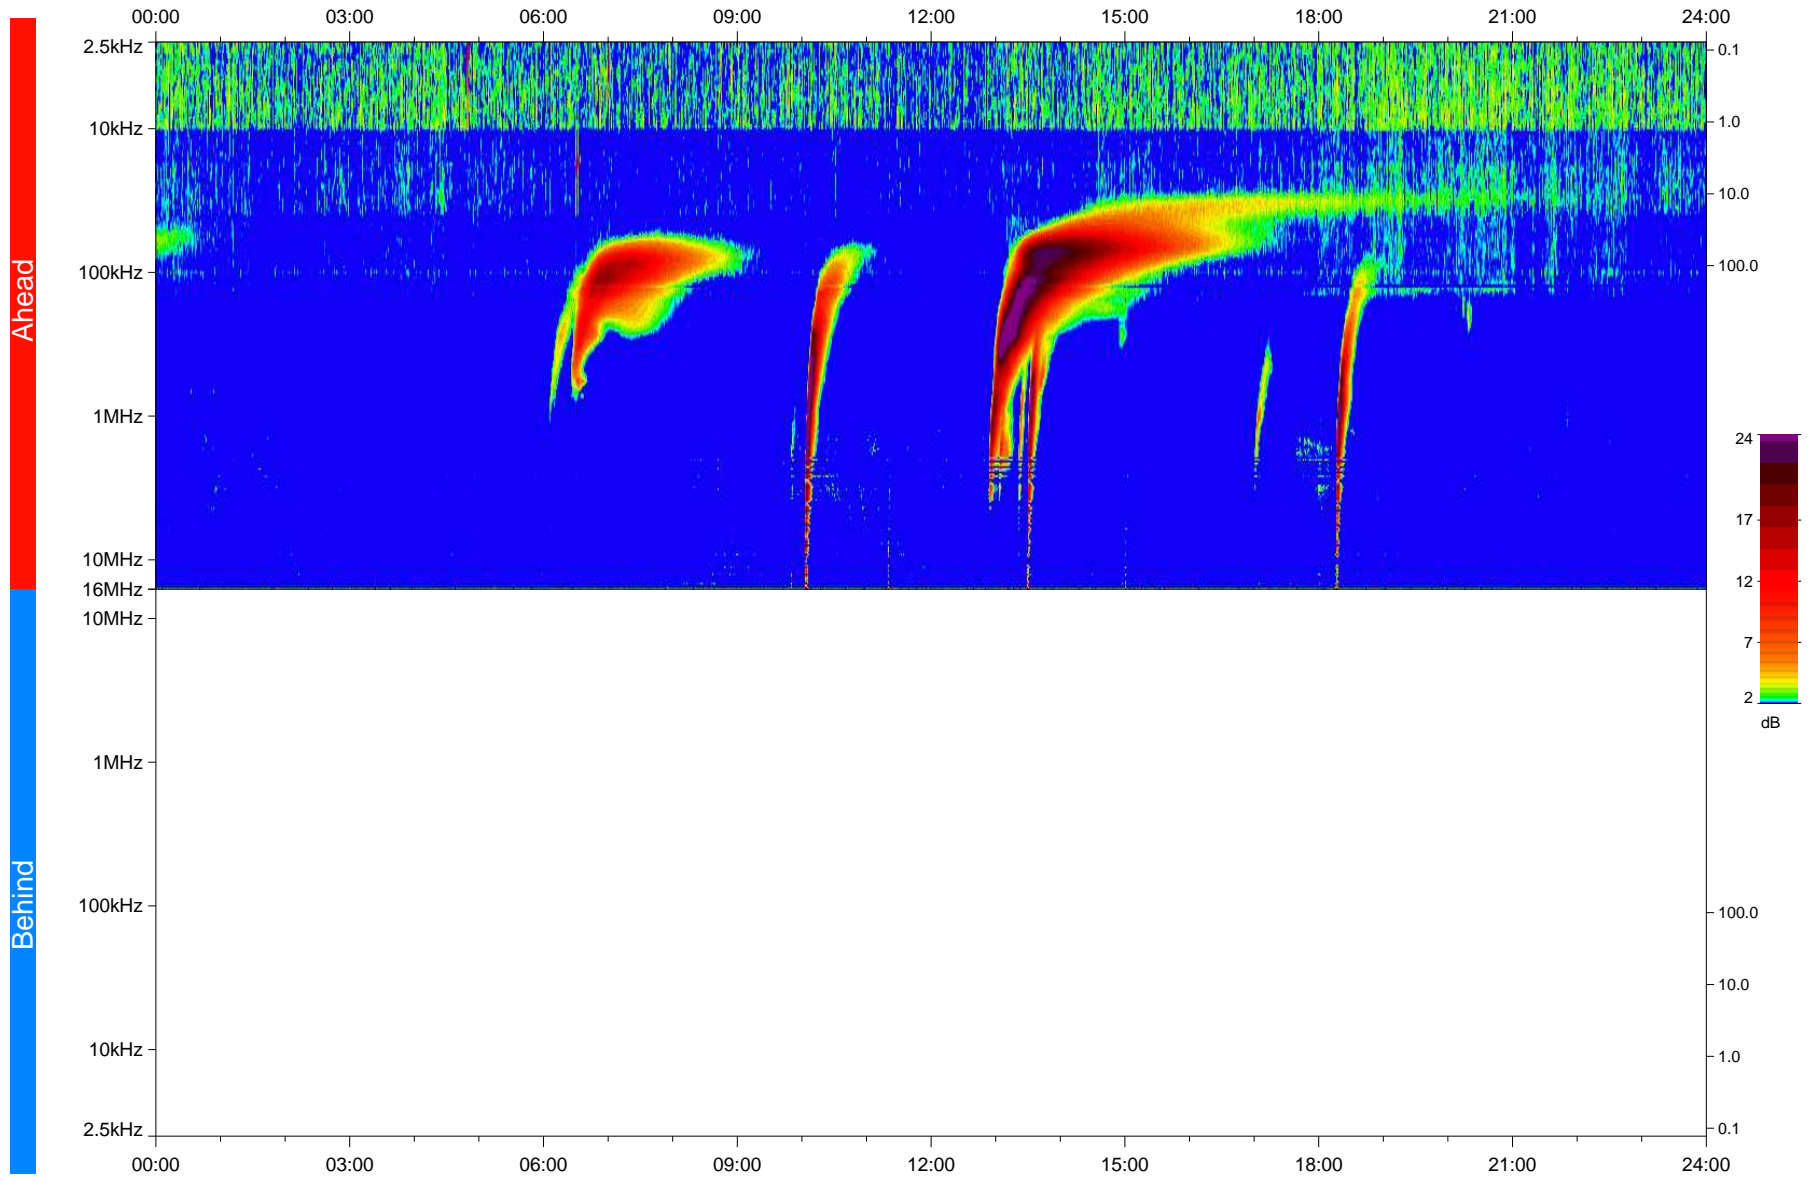

STEREO/WAVES Daily Summary - 07-Dec-2023 (DOY 341)

Ahead source file: swaves_ahead_2023_341_1_05.fin
Ahead PSE Angle: 6.4°

Behind PSE Angle: -12.4°
Behind source file: No STEREO-B data

Time (UTC)

file: stereo_swaves_daily-summary_color_20231207_v04
made by: space.umn.edu on macOS with IDL 8.8.2 on 2024-01-07 10:35:21, with TLib V946 / dynspec V311