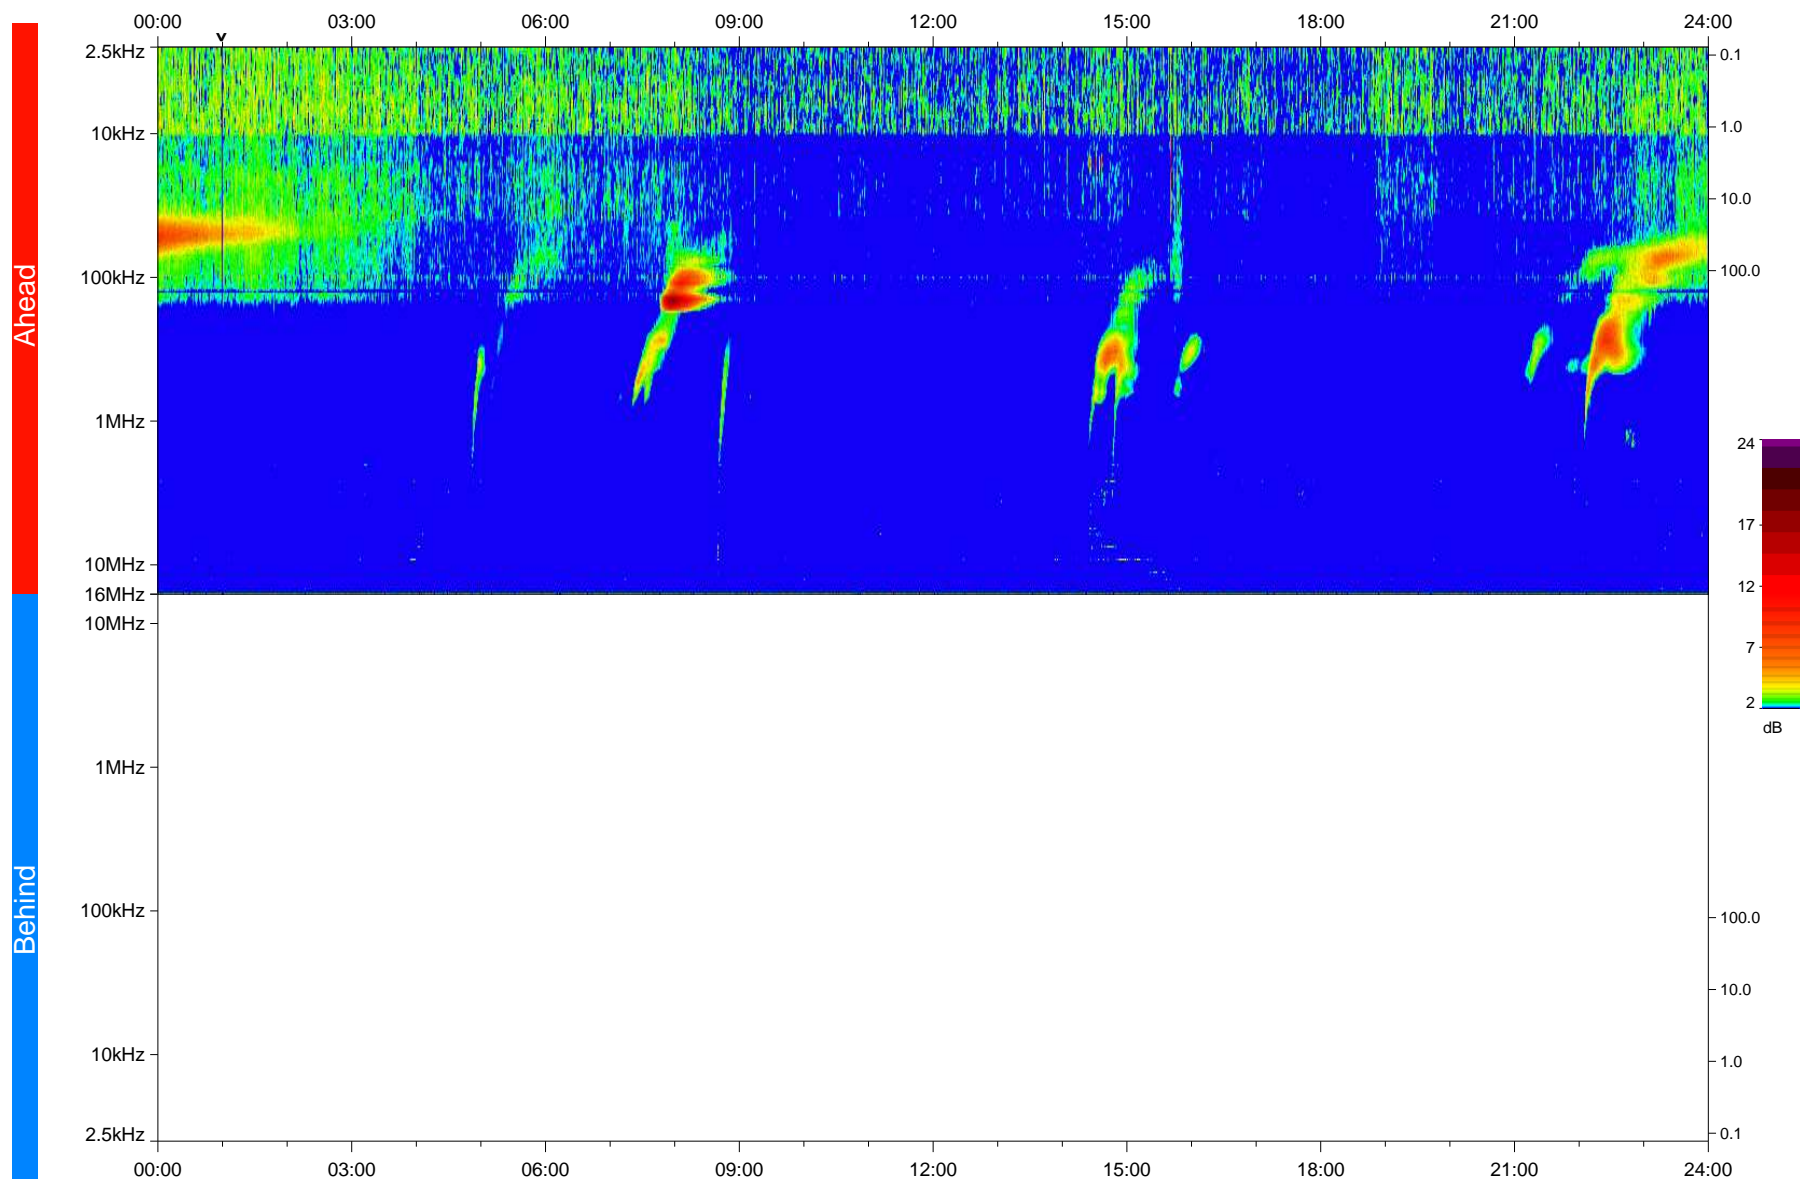

STEREO/WAVES Daily Summary - 06-Dec-2023 (DOY 340)

Ahead source file: swaves_ahead_2023_340_1_05.fin
Ahead PSE Angle: 6.4°

Behind PSE Angle: -12.4°
Behind source file: No STEREO-B data

Time (UTC)

file: stereo_swaves_daily-summary_color_20231206_v04
made by: space.umn.edu on macOS with IDL 8.8.2 on 2024-01-06 09:26:06, with TLib V946 / dynspec V311