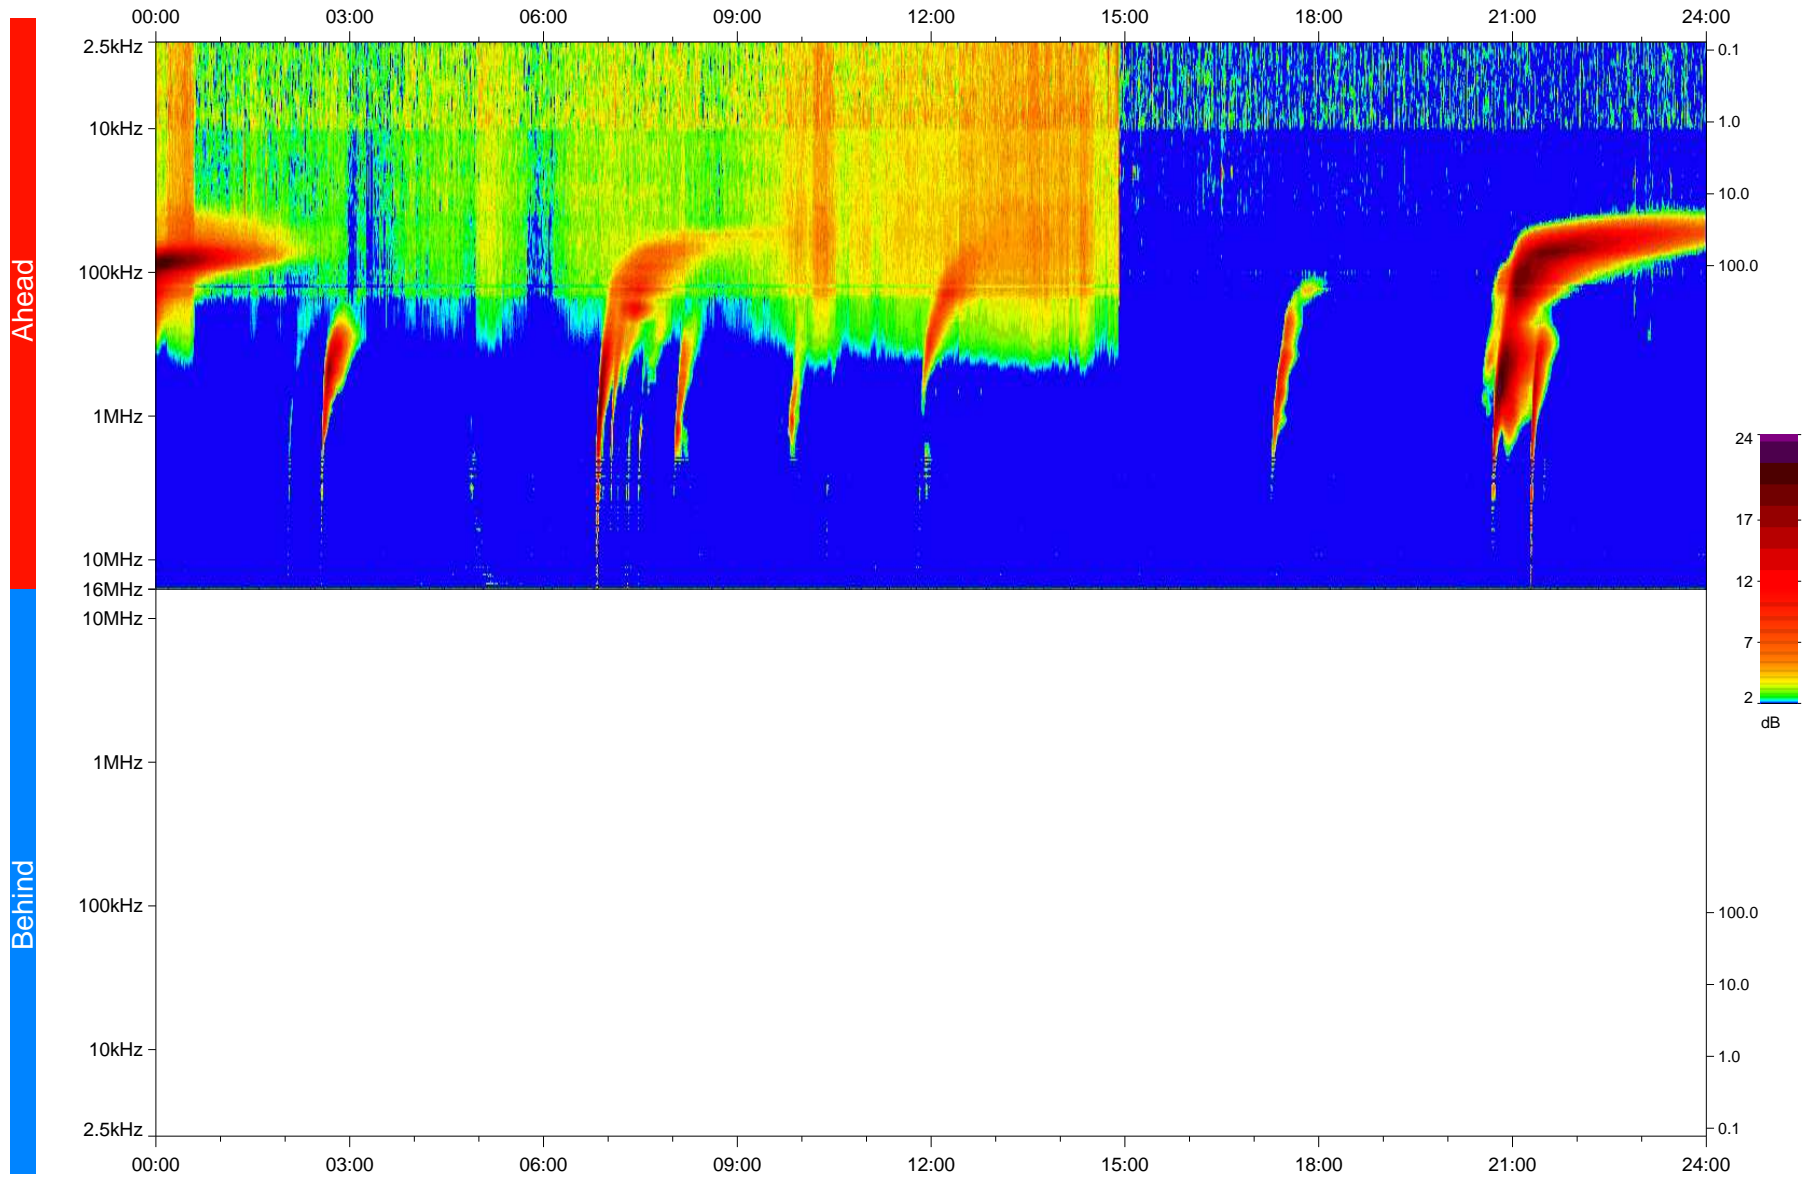

STEREO/WAVES Daily Summary - 05-Dec-2023 (DOY 339)

Ahead source file: swaves_ahead_2023_339_1_05.fin
Ahead PSE Angle: 6.4°

Behind PSE Angle: -12.3°
Behind source file: No STEREO-B data

Time (UTC)

file: stereo_swaves_daily-summary_color_20231205_v04
made by: space.umn.edu on macOS with IDL 8.8.2 on 2024-01-05 08:04:45, with TLib V946 / dynspec V311