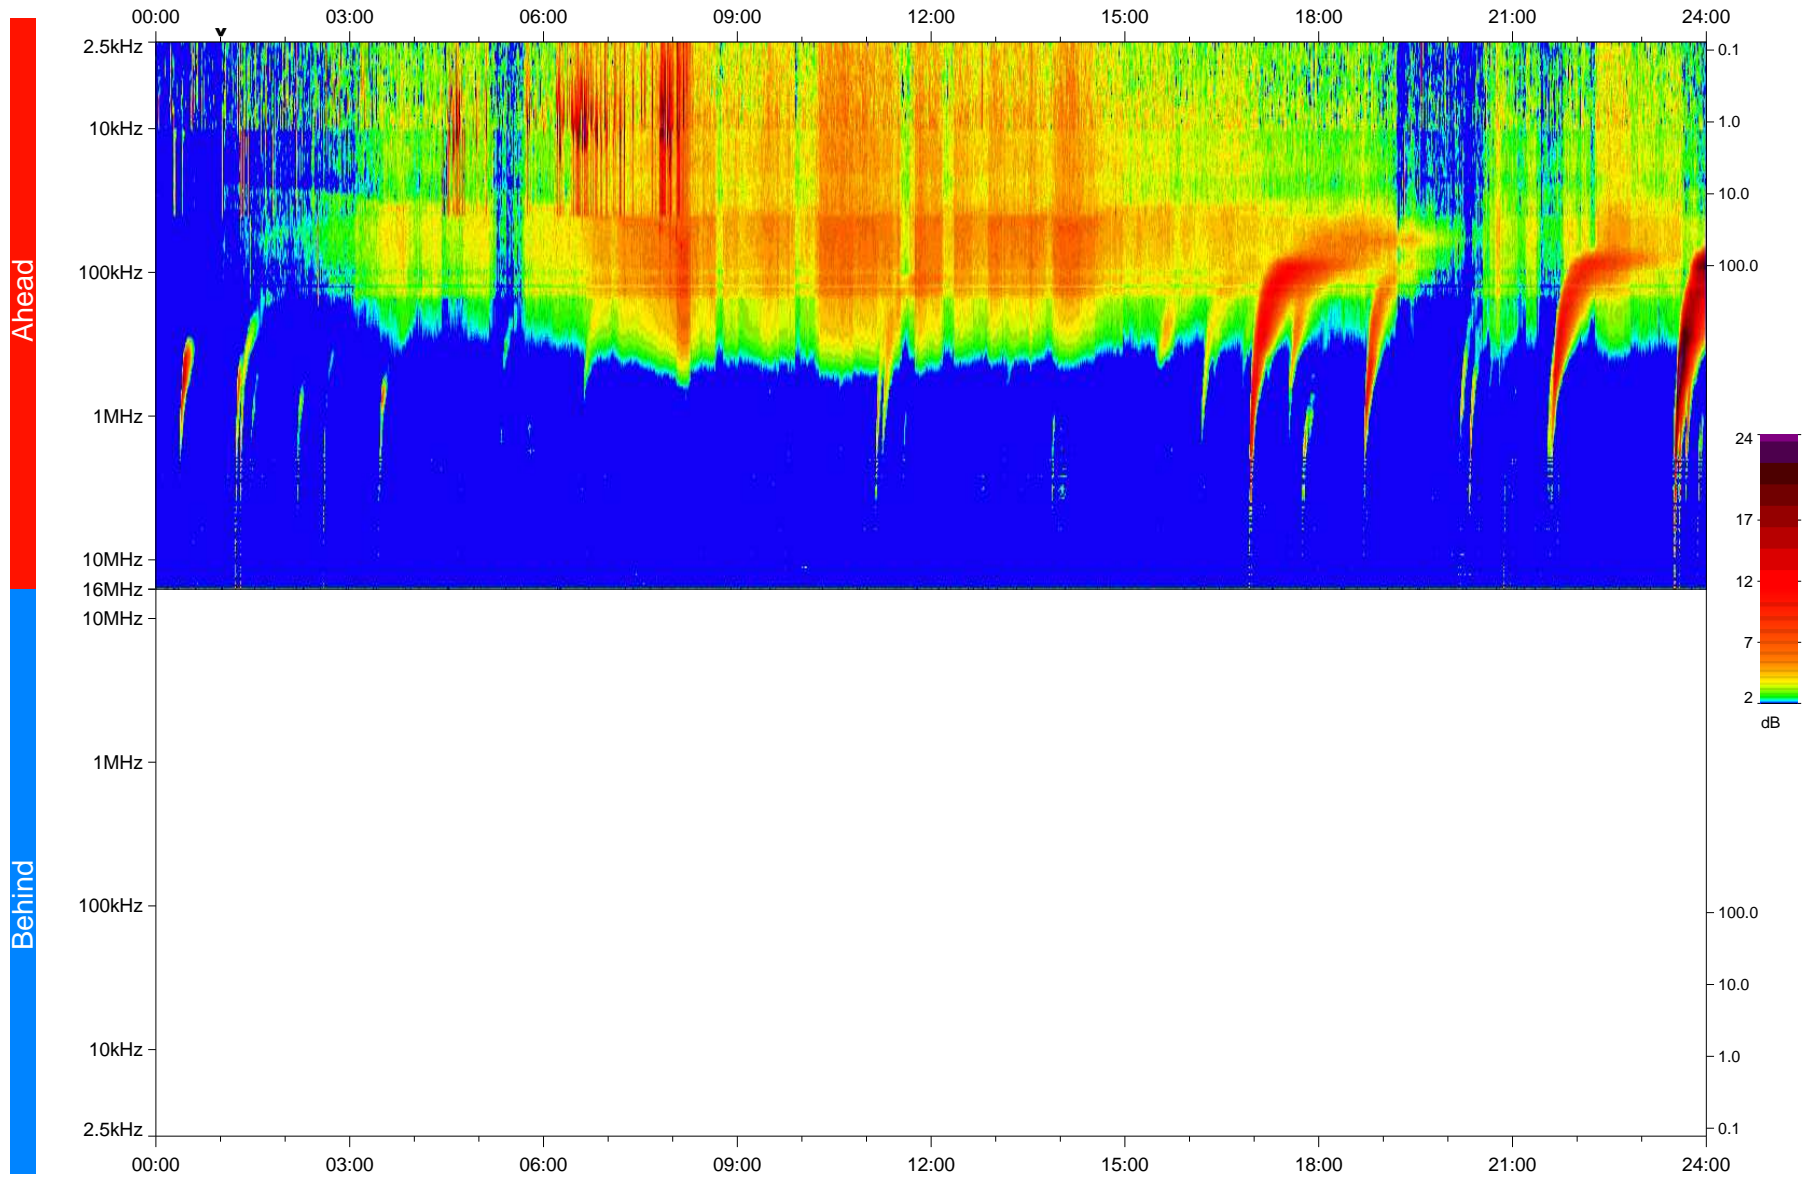

STEREO/WAVES Daily Summary - 04-Dec-2023 (DOY 338)

Ahead source file: swaves_ahead_2023_338_1_05.fin
Ahead PSE Angle: 6.4°

Behind PSE Angle: -12.2°
Behind source file: No STEREO-B data

Time (UTC)

file: stereo_swaves_daily-summary_color_20231204_v04
made by: space.umn.edu on macOS with IDL 8.8.2 on 2024-01-04 10:14:53, with TMatlab V946 / dynspec V311