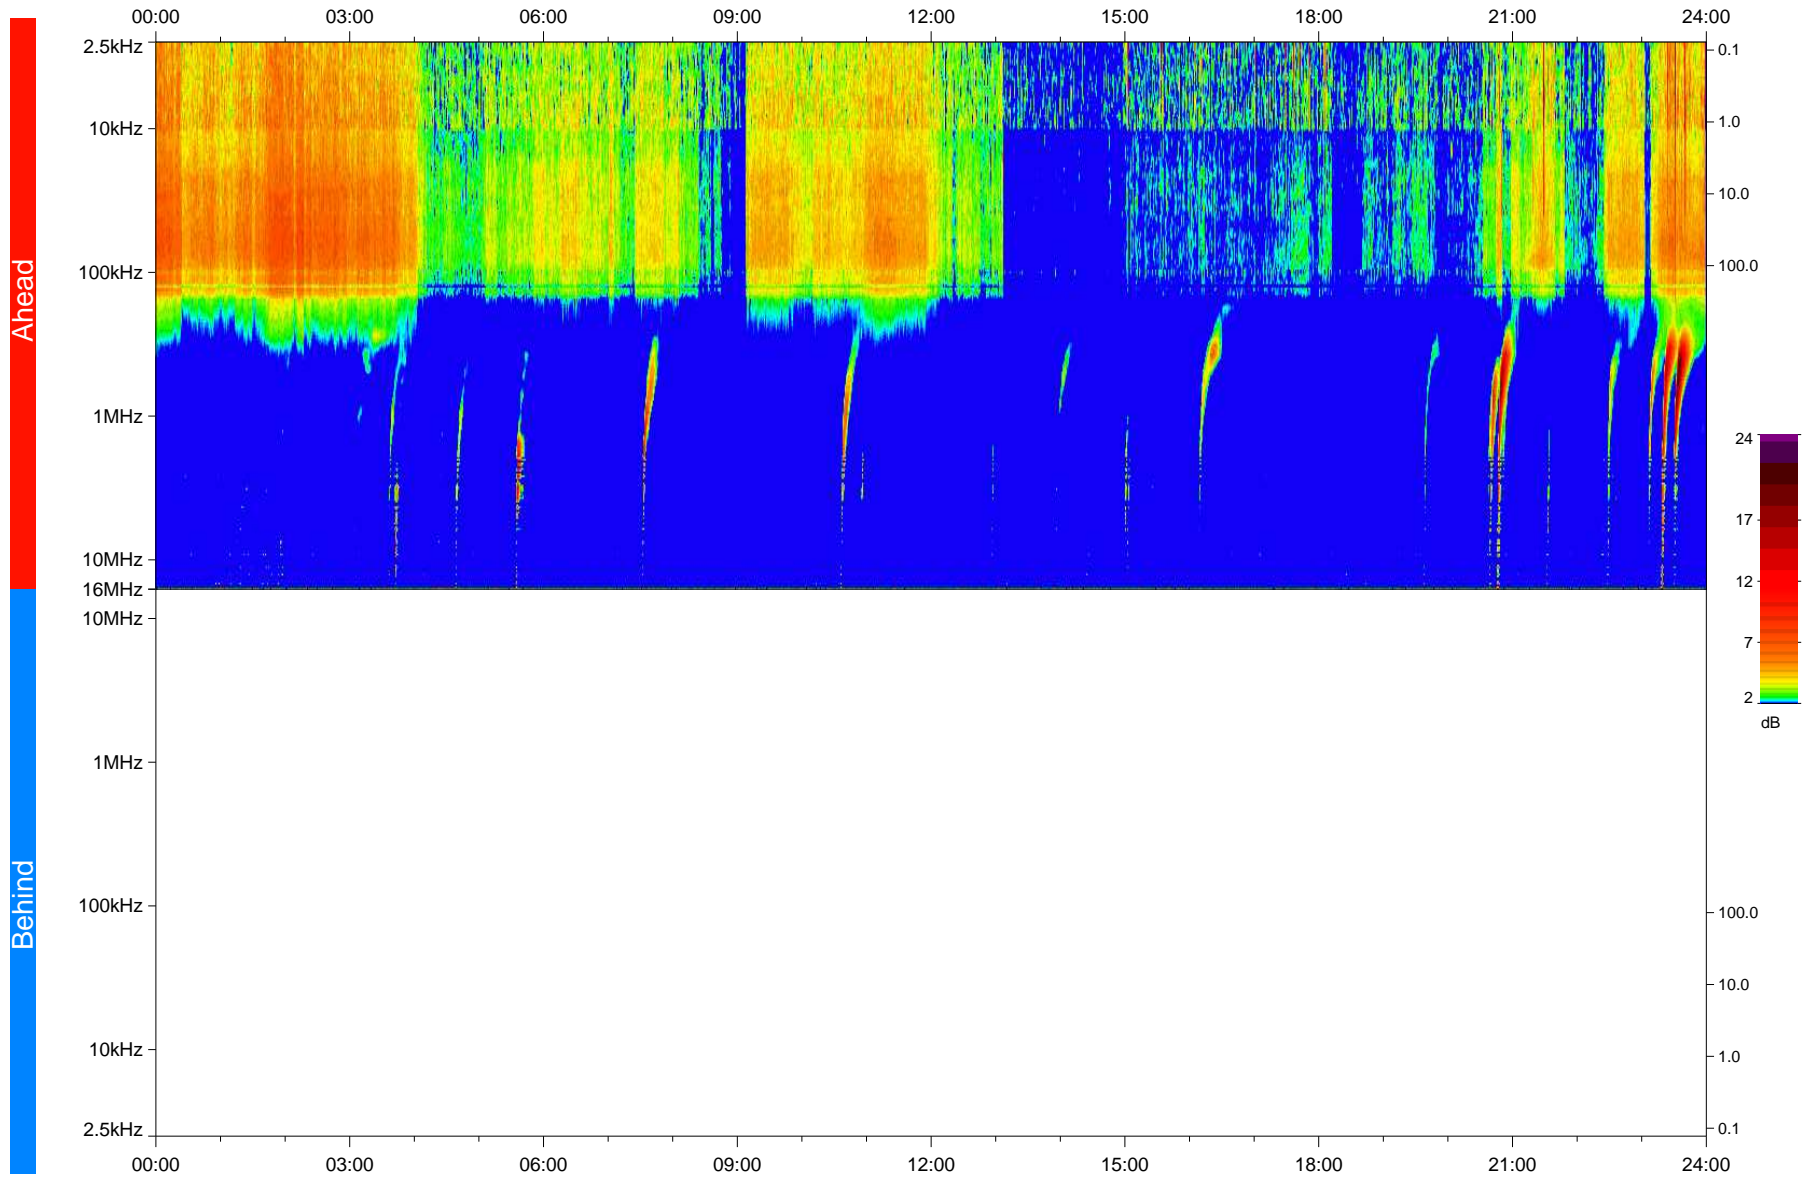

# STEREO/WAVES Daily Summary - 03-Dec-2023 (DOY 337)

Ahead source file: swaves\_ahead\_2023\_337\_1\_05.fin  
Ahead PSE Angle: 6.4°

Behind PSE Angle: -12.2°  
Behind source file: No STEREO-B data

Time (UTC)

file: stereo\_swaves\_daily-summary\_color\_20231203\_v04  
made by: space.umn.edu on macOS with IDL 8.8.2 on 2024-01-03 07:15:15, with TMatlab V946 / dynspec V311