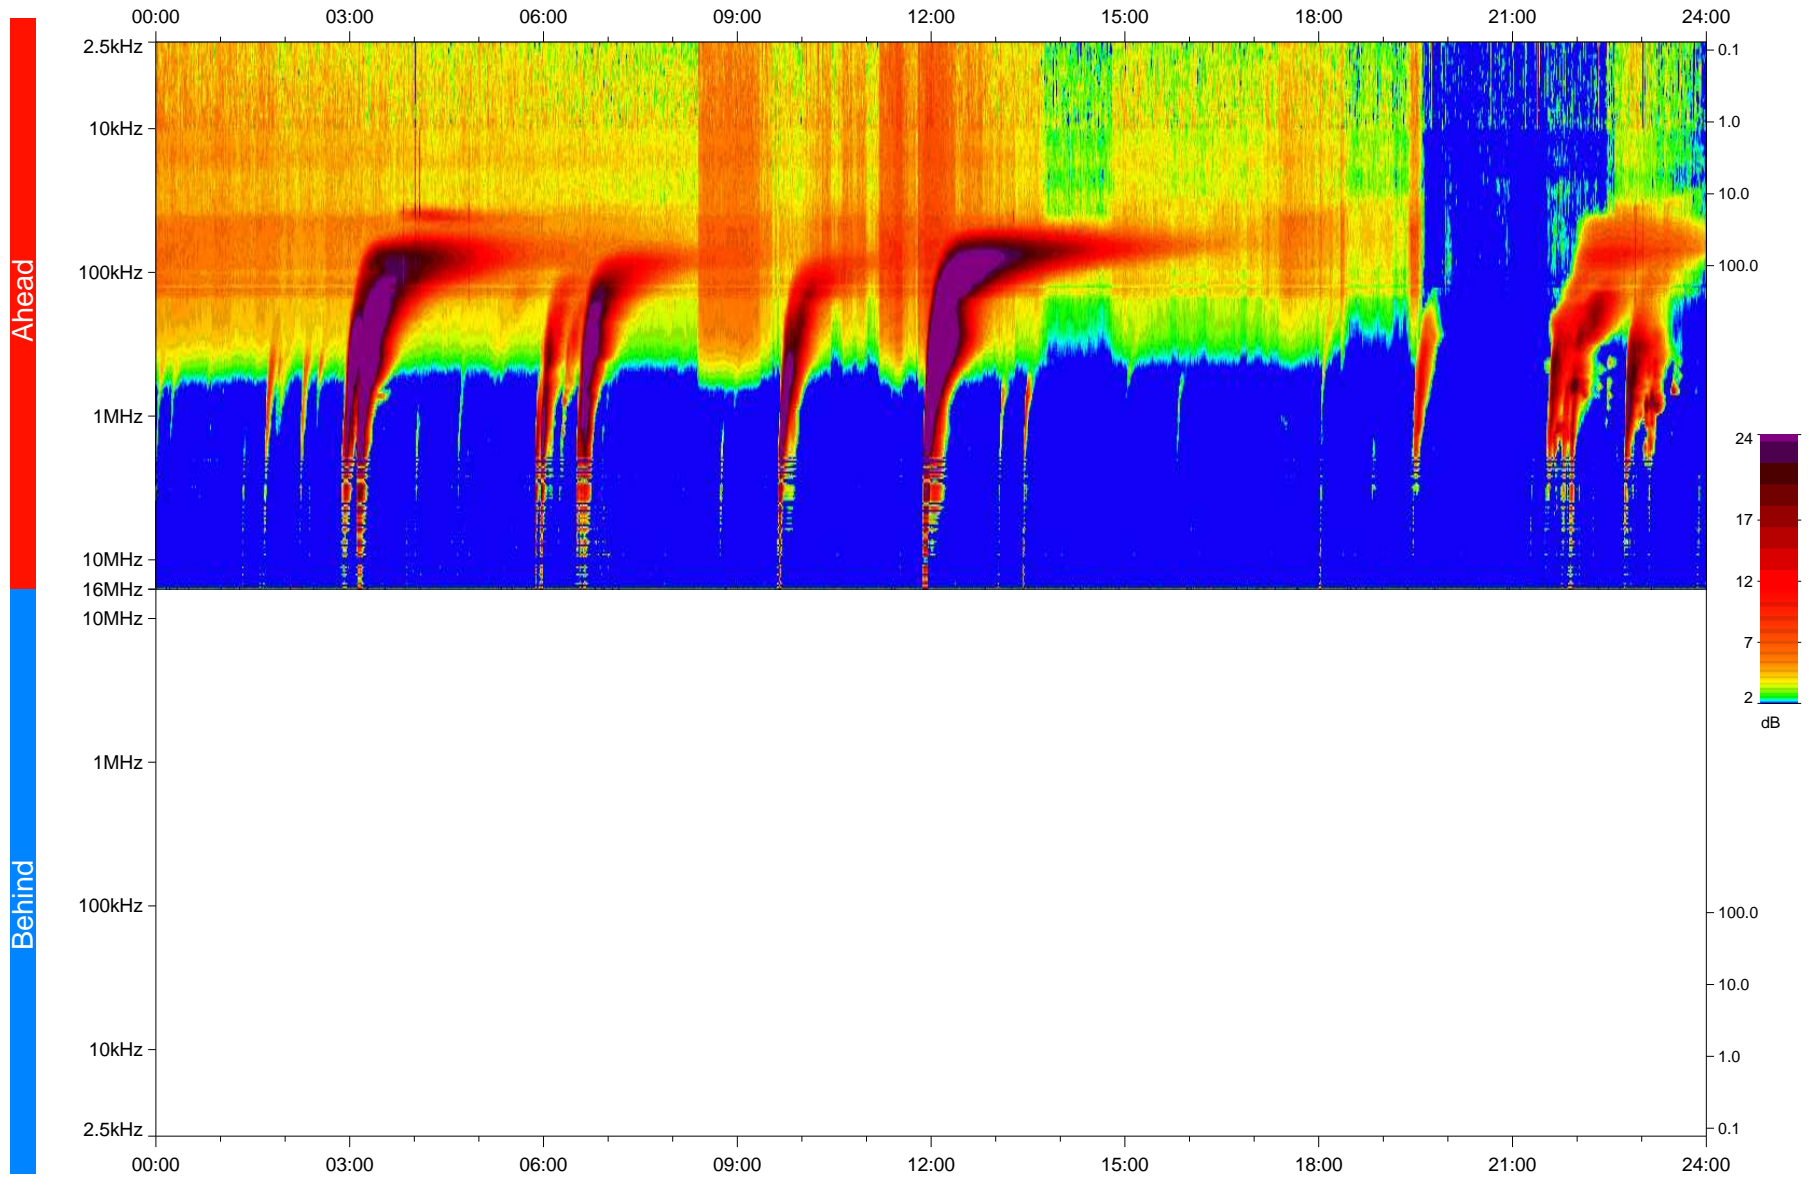

# STEREO/WAVES Daily Summary - 01-Dec-2023 (DOY 335)

Ahead source file: swaves\_ahead\_2023\_335\_1\_05.fin  
Ahead PSE Angle: 6.3°

Behind PSE Angle: -12.1°  
Behind source file: No STEREO-B data

Time (UTC)

file: stereo\_swaves\_daily-summary\_color\_20231201\_v04  
made by: space.umn.edu on macOS with IDL 8.8.2 on 2024-01-01 12:27:02, with TMatlab V946 / dynspec V311