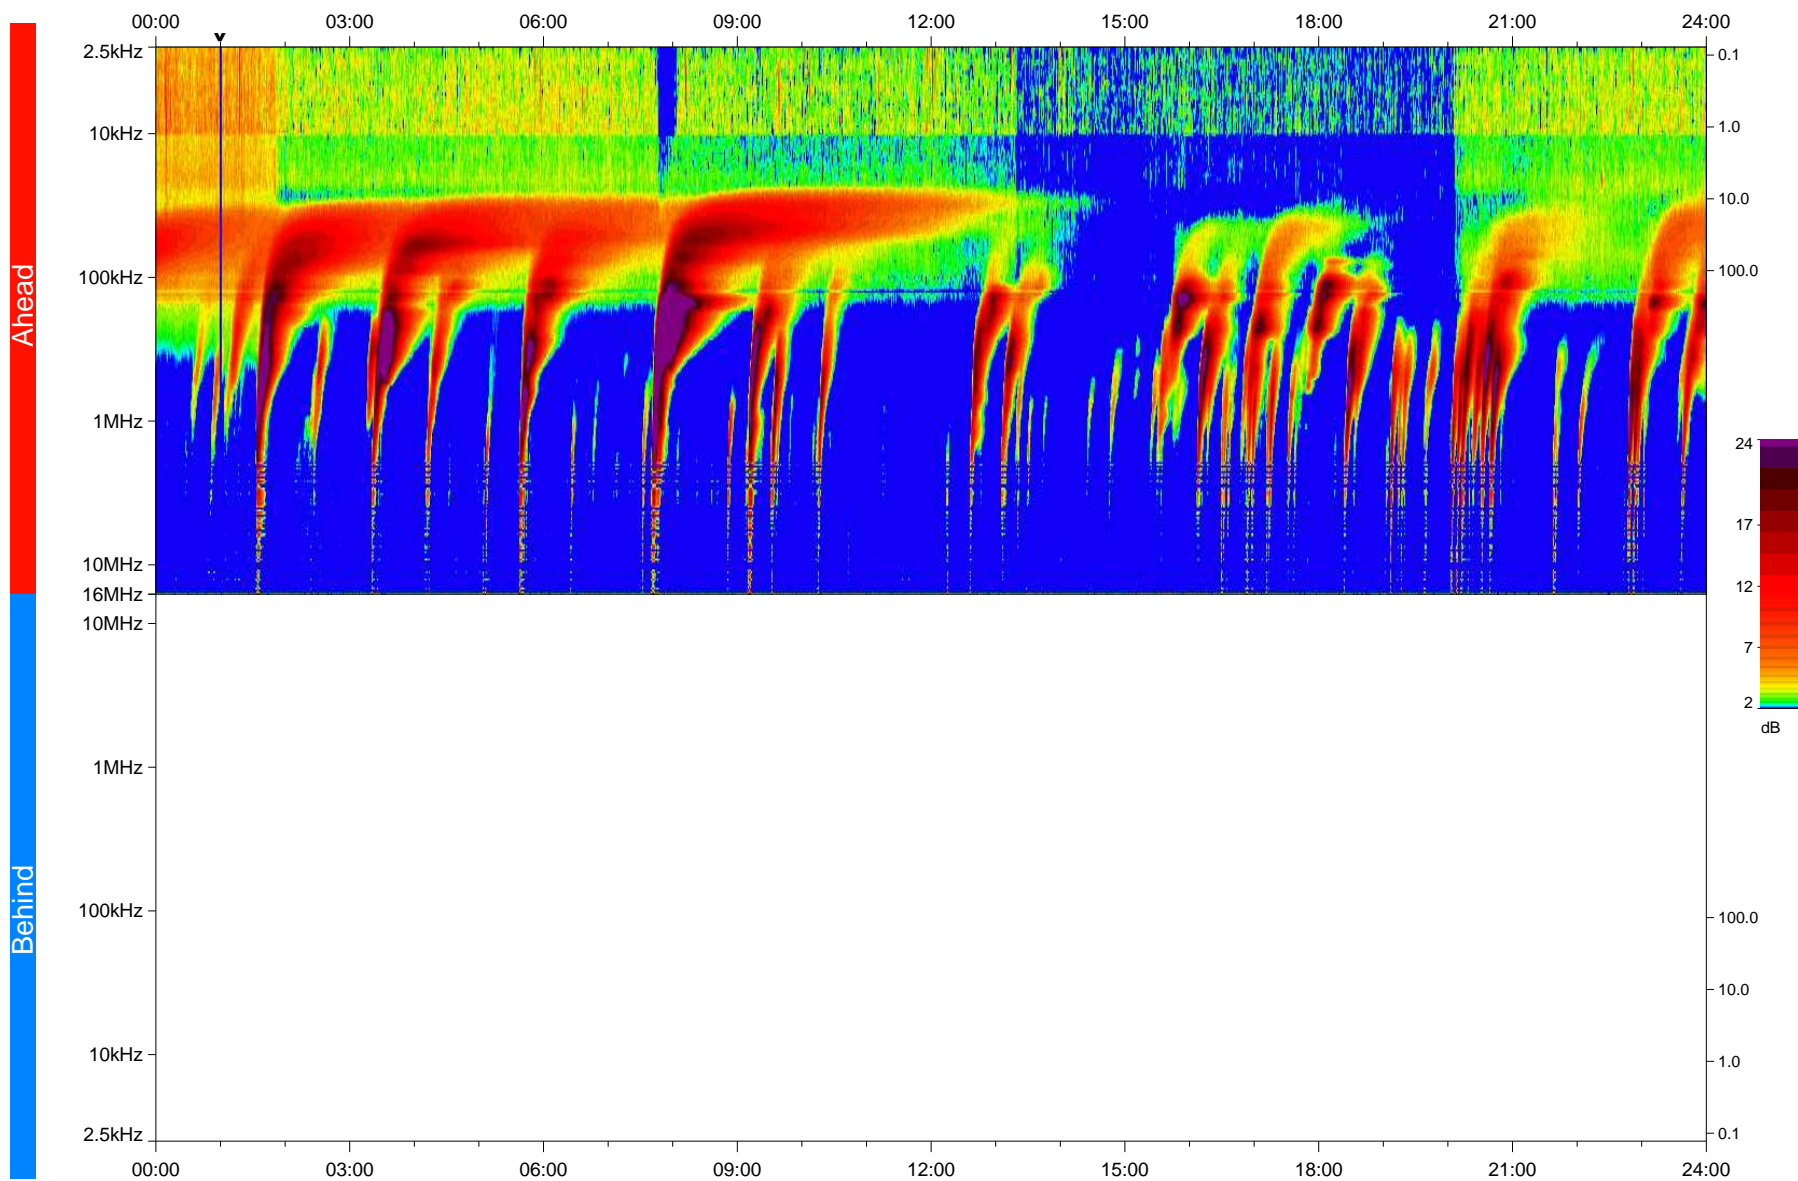

# STEREO/WAVES Daily Summary - 26-Nov-2023 (DOY 330)

Ahead source file: swaves\_ahead\_2023\_330\_1\_05.fin  
Ahead PSE Angle: 6.3°

Behind PSE Angle: -11.8°  
Behind source file: No STEREO-B data

Time (UTC)

file: stereo\_swaves\_daily-summary\_color\_20231126\_v04  
made by: space.umn.edu on macOS with IDL 8.8.2 on 2023-12-28 14:44:00, with TLib V946 / dynspec V311