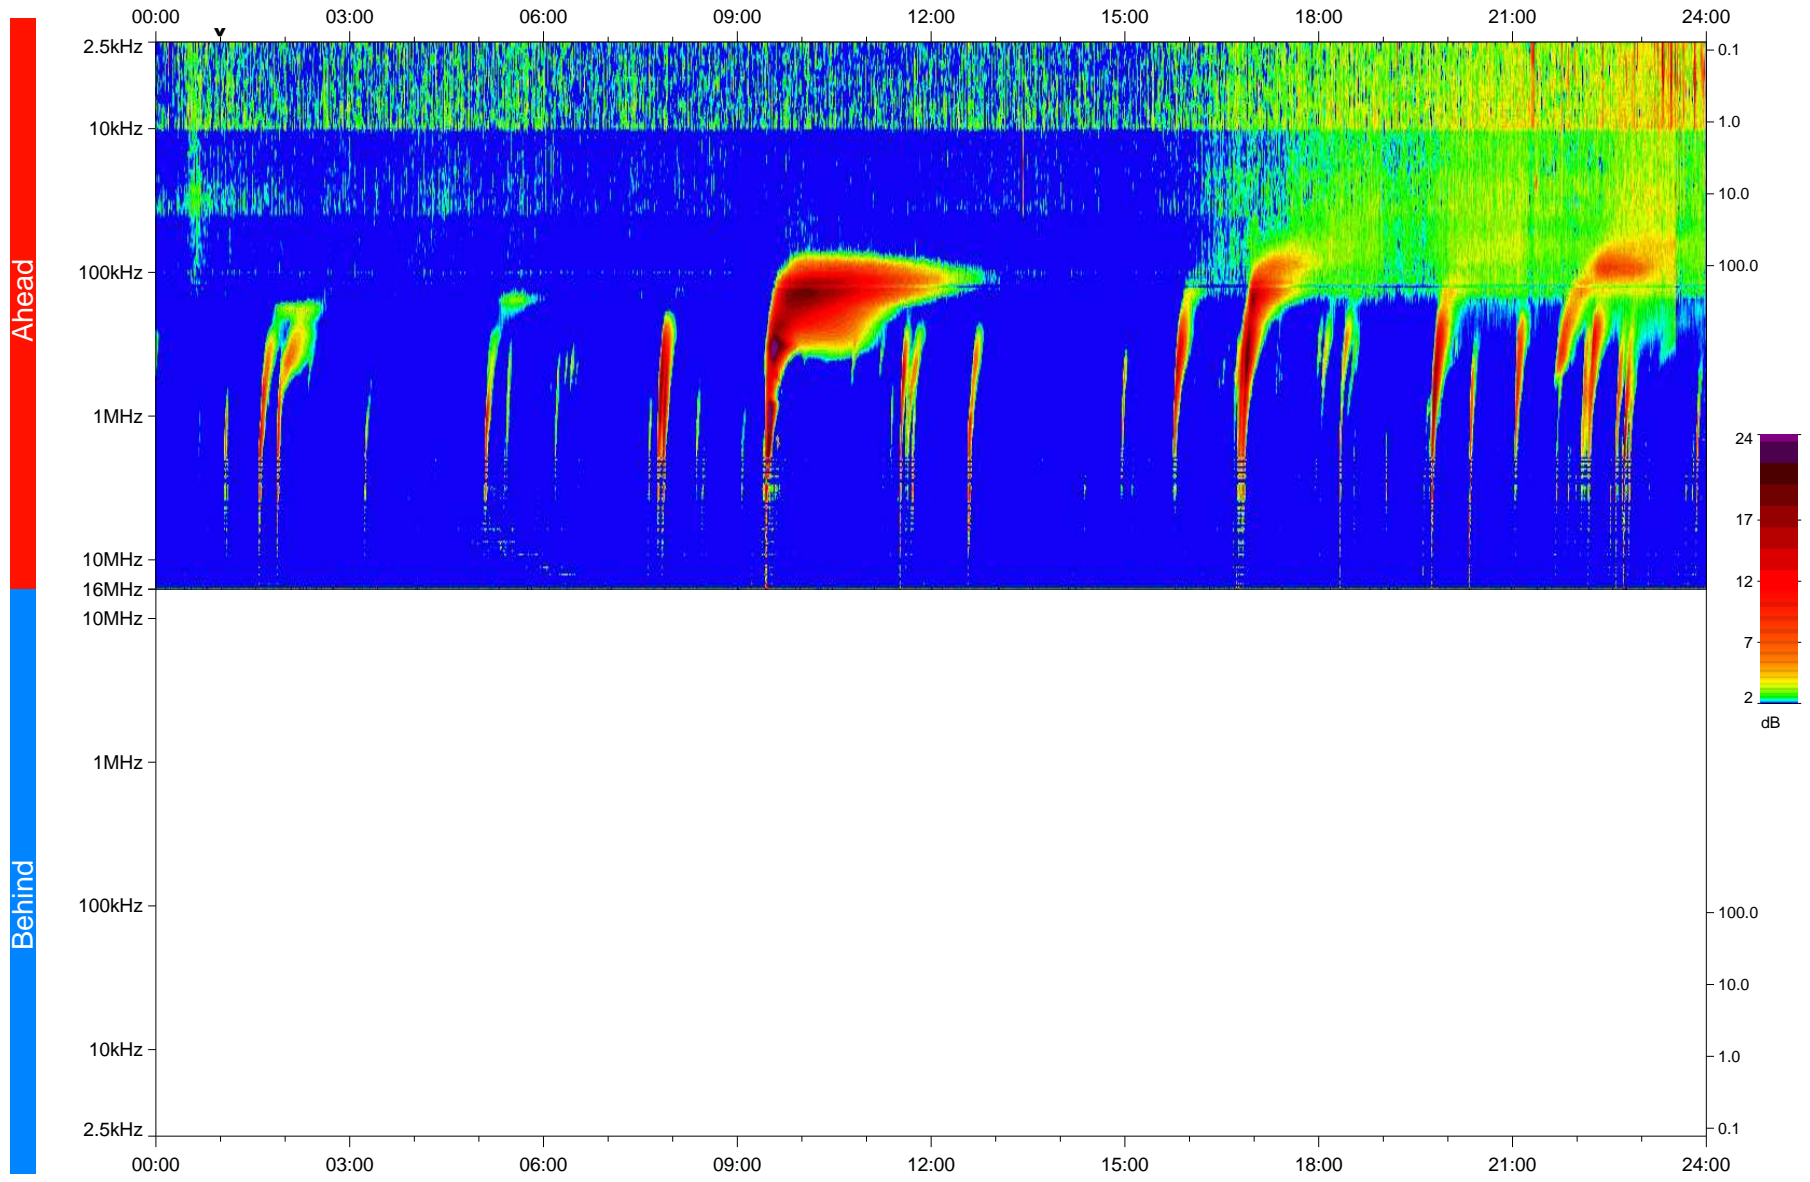

STEREO/WAVES Daily Summary - 24-Nov-2023 (DOY 328)

Ahead source file: swaves_ahead_2023_328_1_05.fin
Ahead PSE Angle: 6.2°

Behind PSE Angle: -11.7°
Behind source file: No STEREO-B data

Time (UTC)

file: stereo_swaves_daily-summary_color_20231124_v04
made by: space.umn.edu on macOS with IDL 8.8.2 on 2023-12-25 08:19:19, with TMLib V946 / dynspec V311