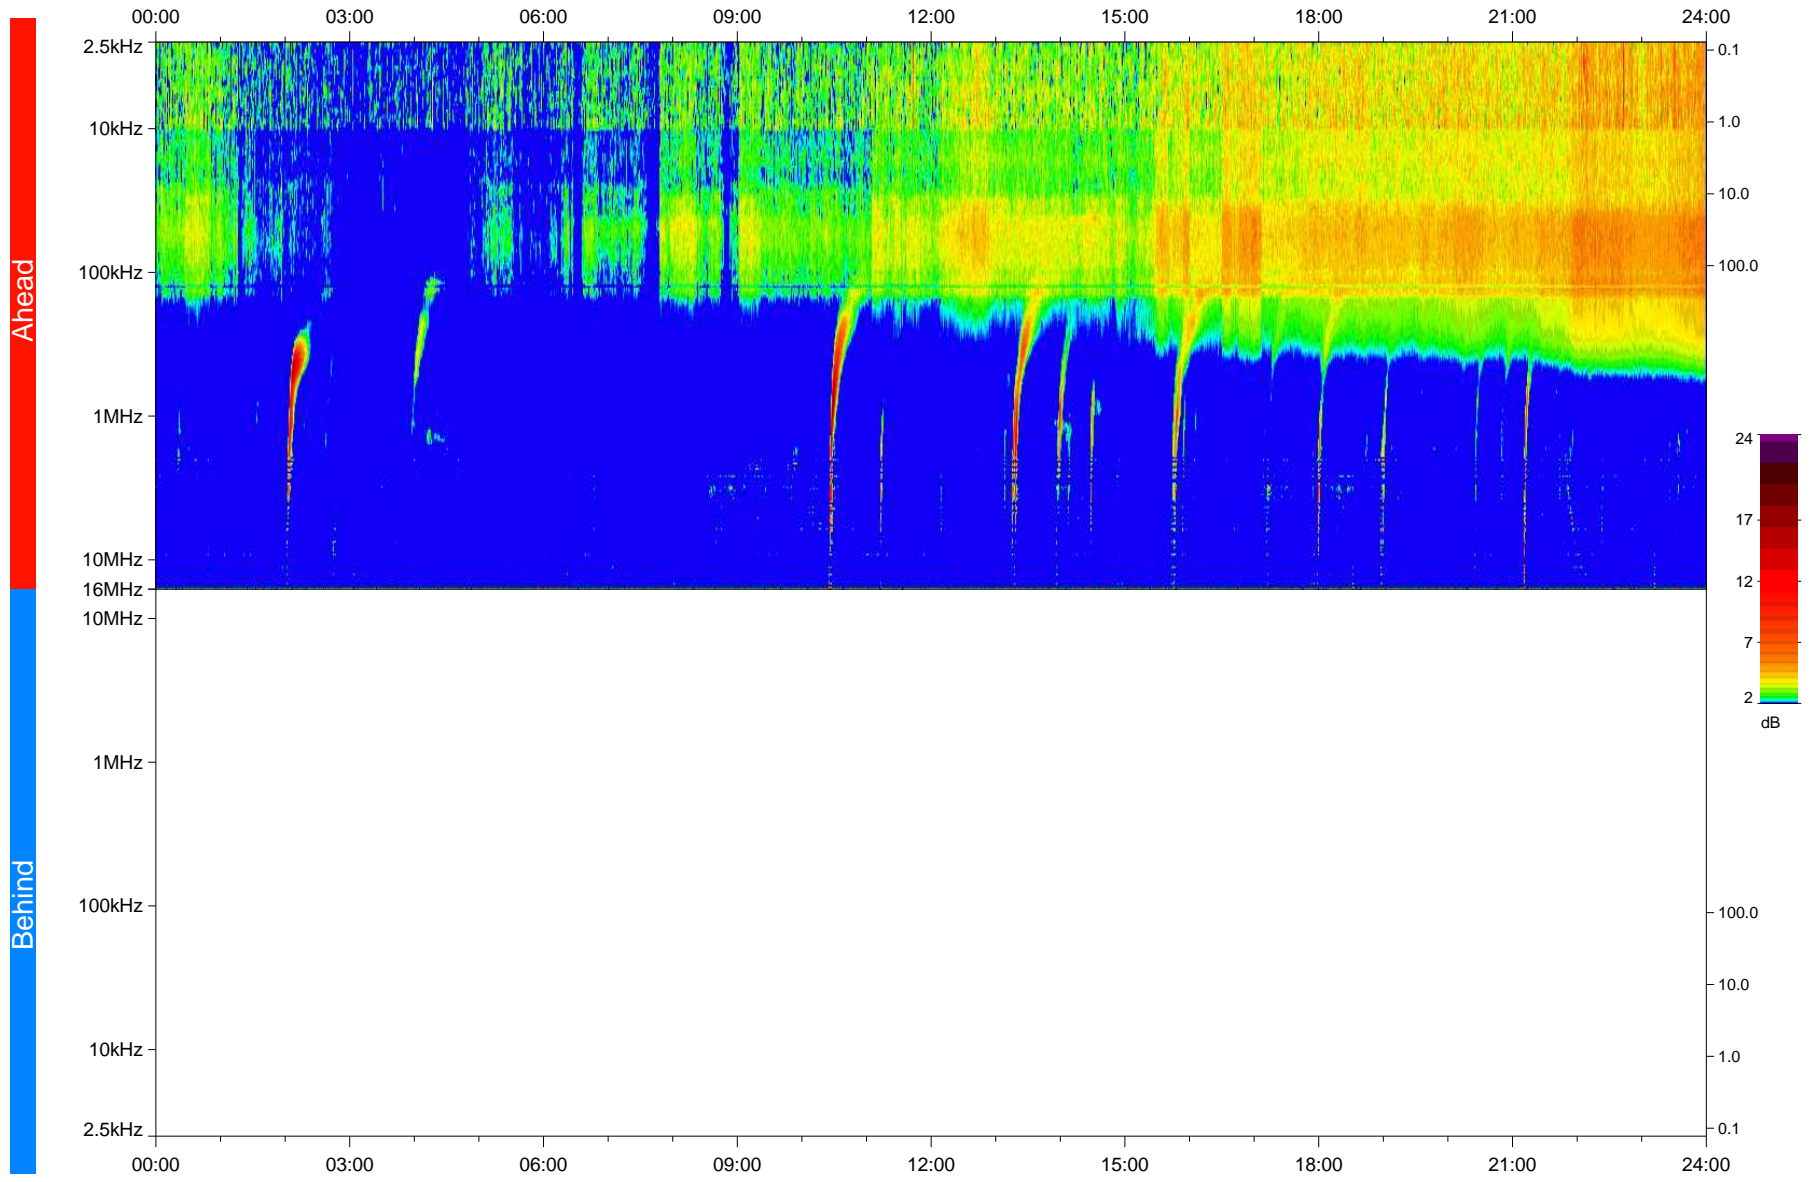

# STEREO/WAVES Daily Summary - 21-Nov-2023 (DOY 325)

Ahead source file: swaves\_ahead\_2023\_325\_1\_05.fin  
Ahead PSE Angle: 6.1°

Behind PSE Angle: -11.6°  
Behind source file: No STEREO-B data

Time (UTC)

file: stereo\_swaves\_daily-summary\_color\_20231121\_v04  
made by: space.umn.edu on macOS with IDL 8.8.2 on 2023-12-22 06:43:43, with TMLib V946 / dynspec V311