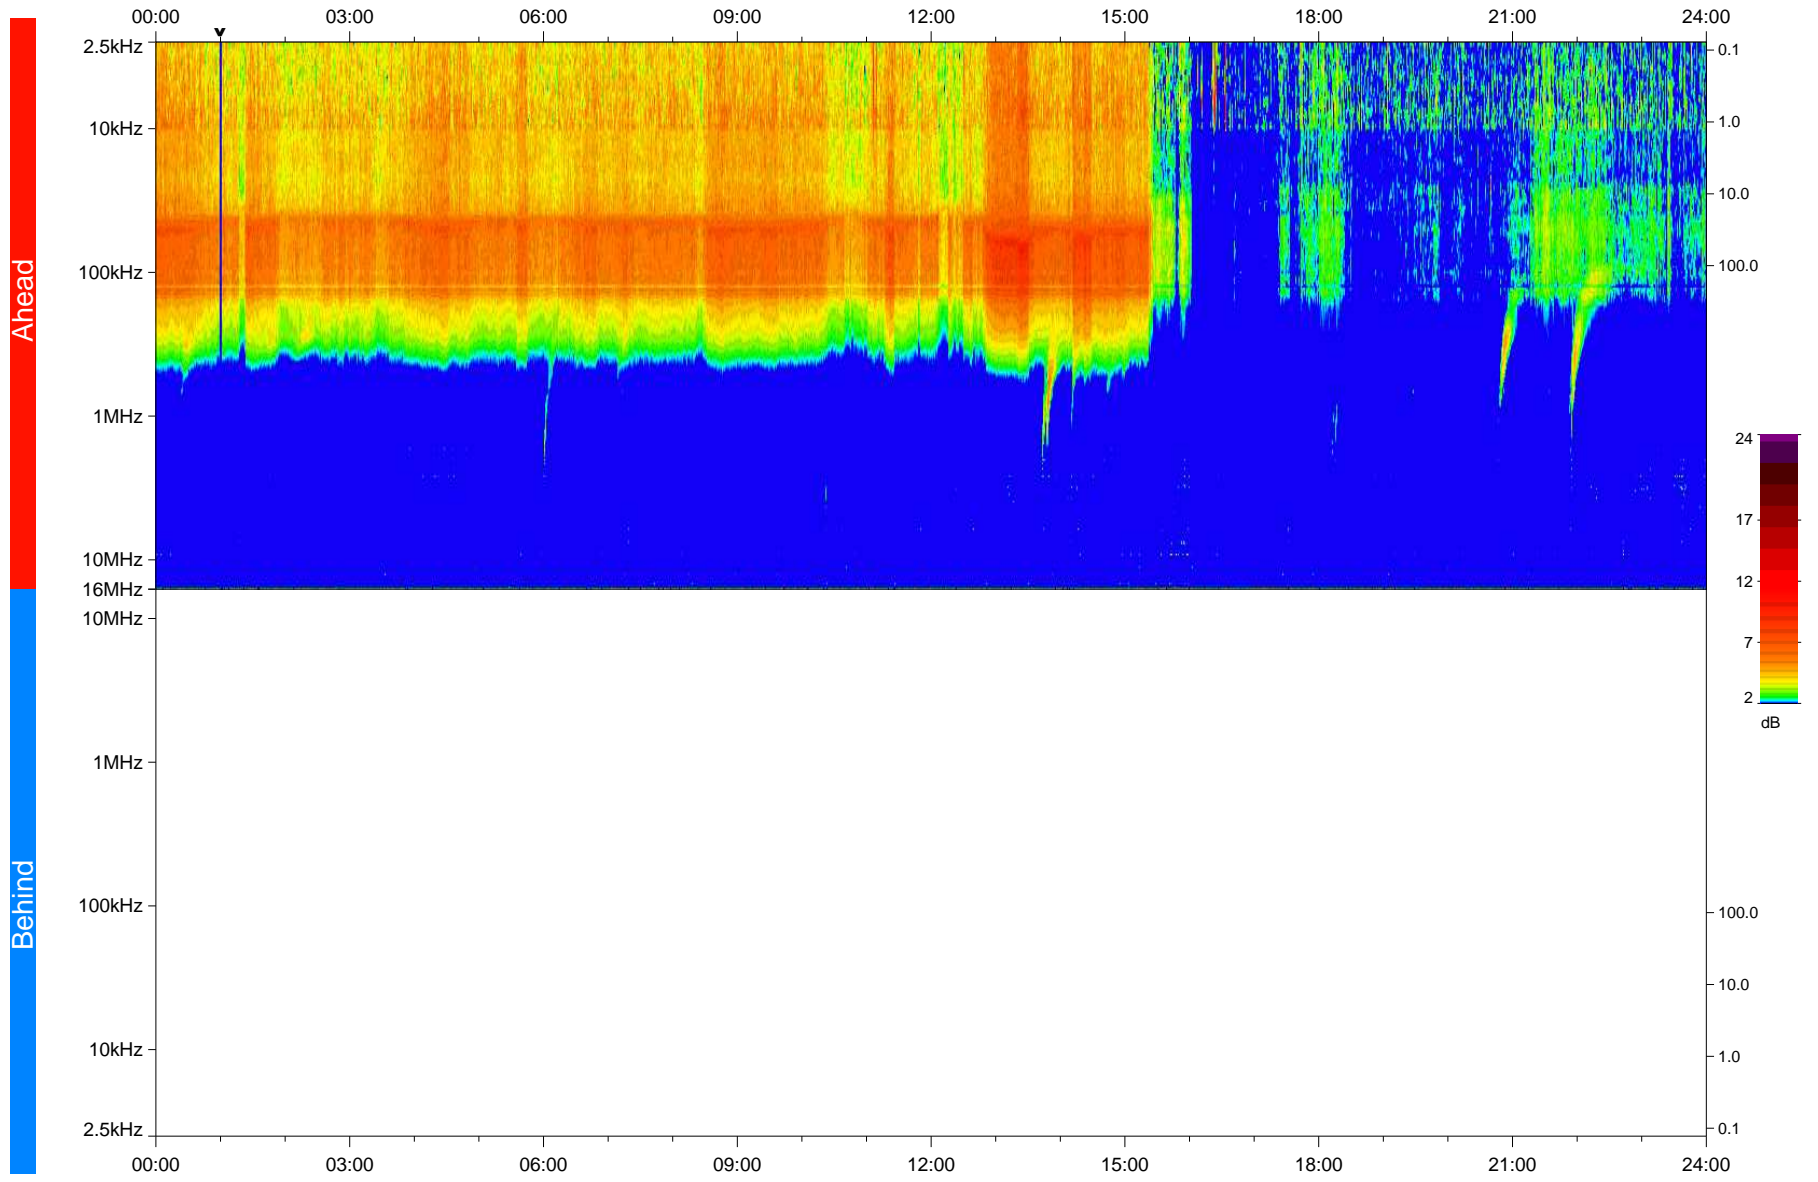

# STEREO/WAVES Daily Summary - 20-Nov-2023 (DOY 324)

Ahead source file: swaves\_ahead\_2023\_324\_1\_05.fin  
Ahead PSE Angle: 6.1°

Behind PSE Angle: -11.5°  
Behind source file: No STEREO-B data

Time (UTC)

file: stereo\_swaves\_daily-summary\_color\_20231120\_v04  
made by: space.umn.edu on macOS with IDL 8.8.2 on 2023-12-21 10:56:24, with TLib V946 / dynspec V311