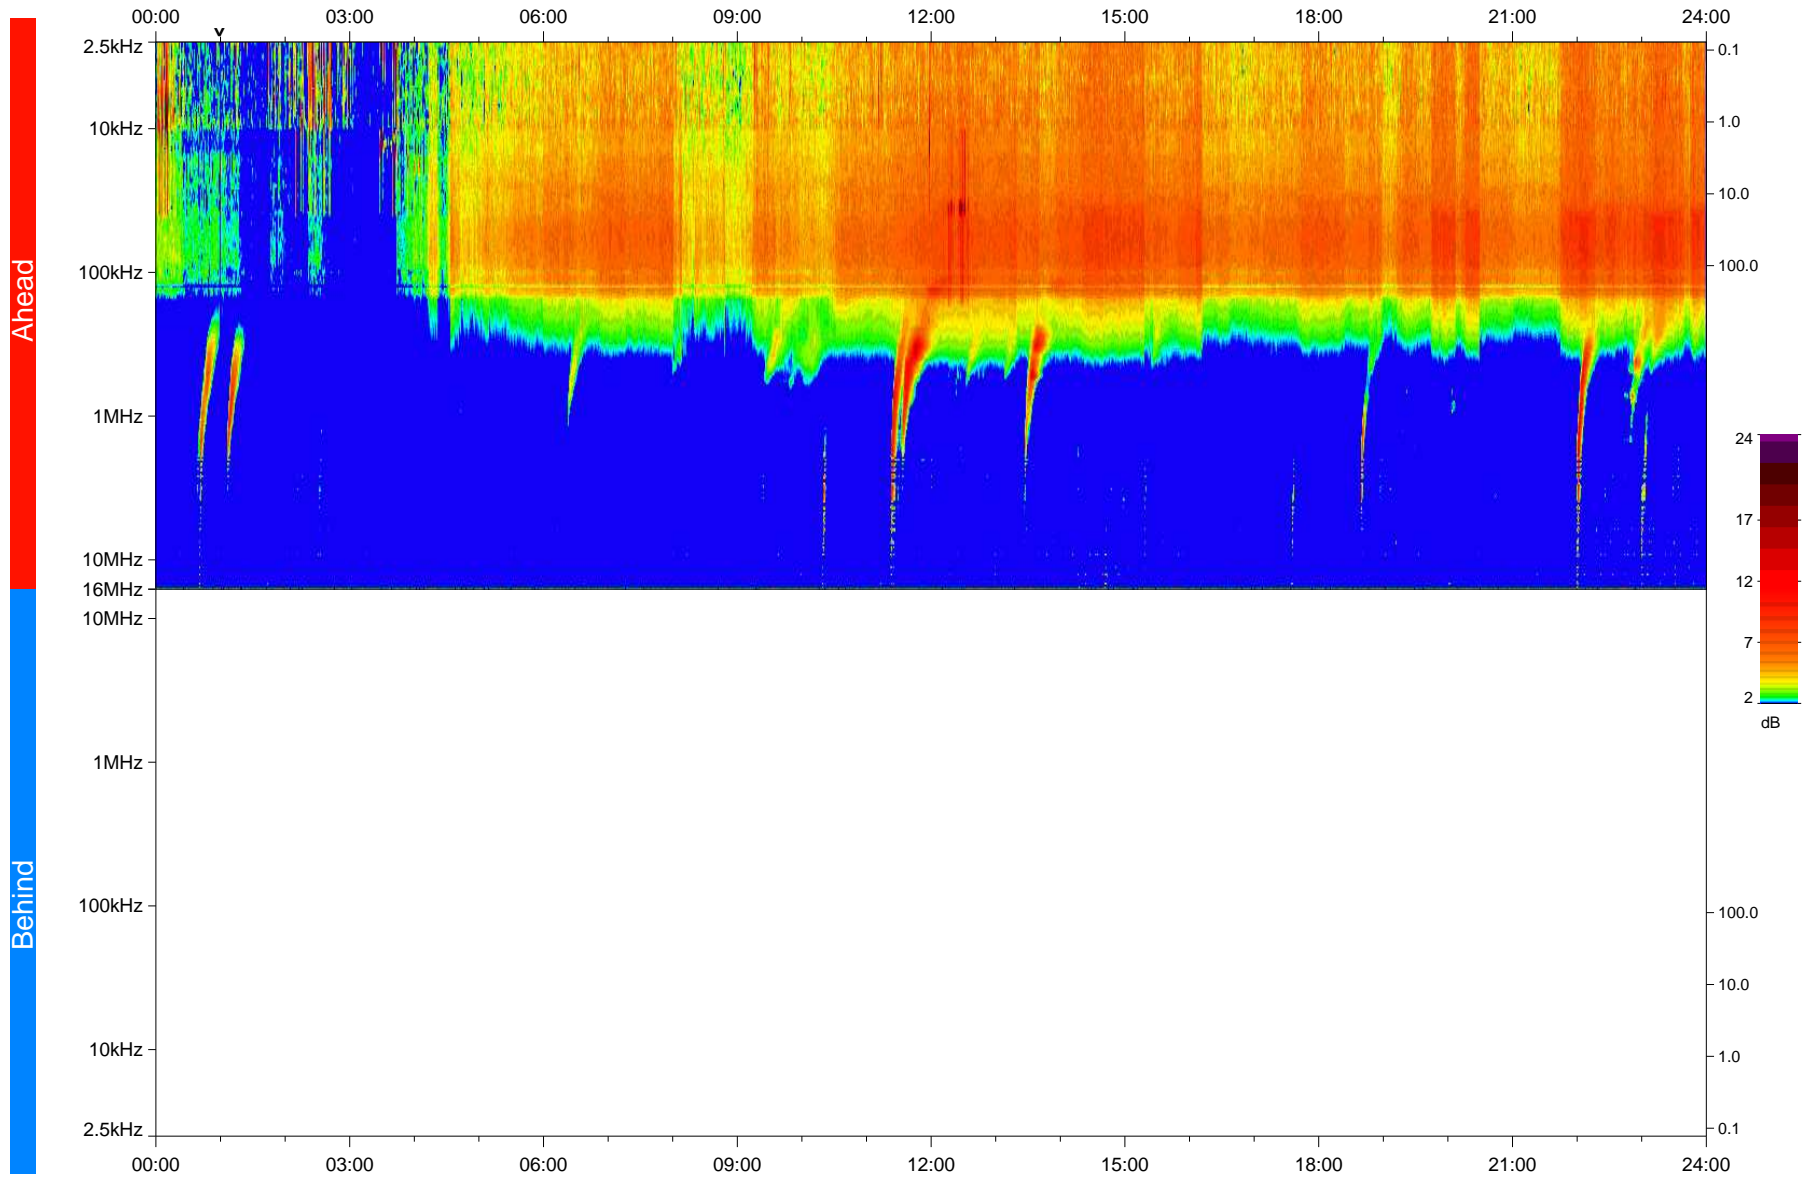

# STEREO/WAVES Daily Summary - 12-Nov-2023 (DOY 316)

Ahead source file: swaves\_ahead\_2023\_316\_1\_06.fin  
Ahead PSE Angle: 5.9°

Behind PSE Angle: -10.9°  
Behind source file: No STEREO-B data

Time (UTC)

file: stereo\_swaves\_daily-summary\_color\_20231112\_v04  
made by: space.umn.edu on macOS with IDL 8.8.2 on 2023-12-13 07:52:21, with TMLib V946 / dynspec V311