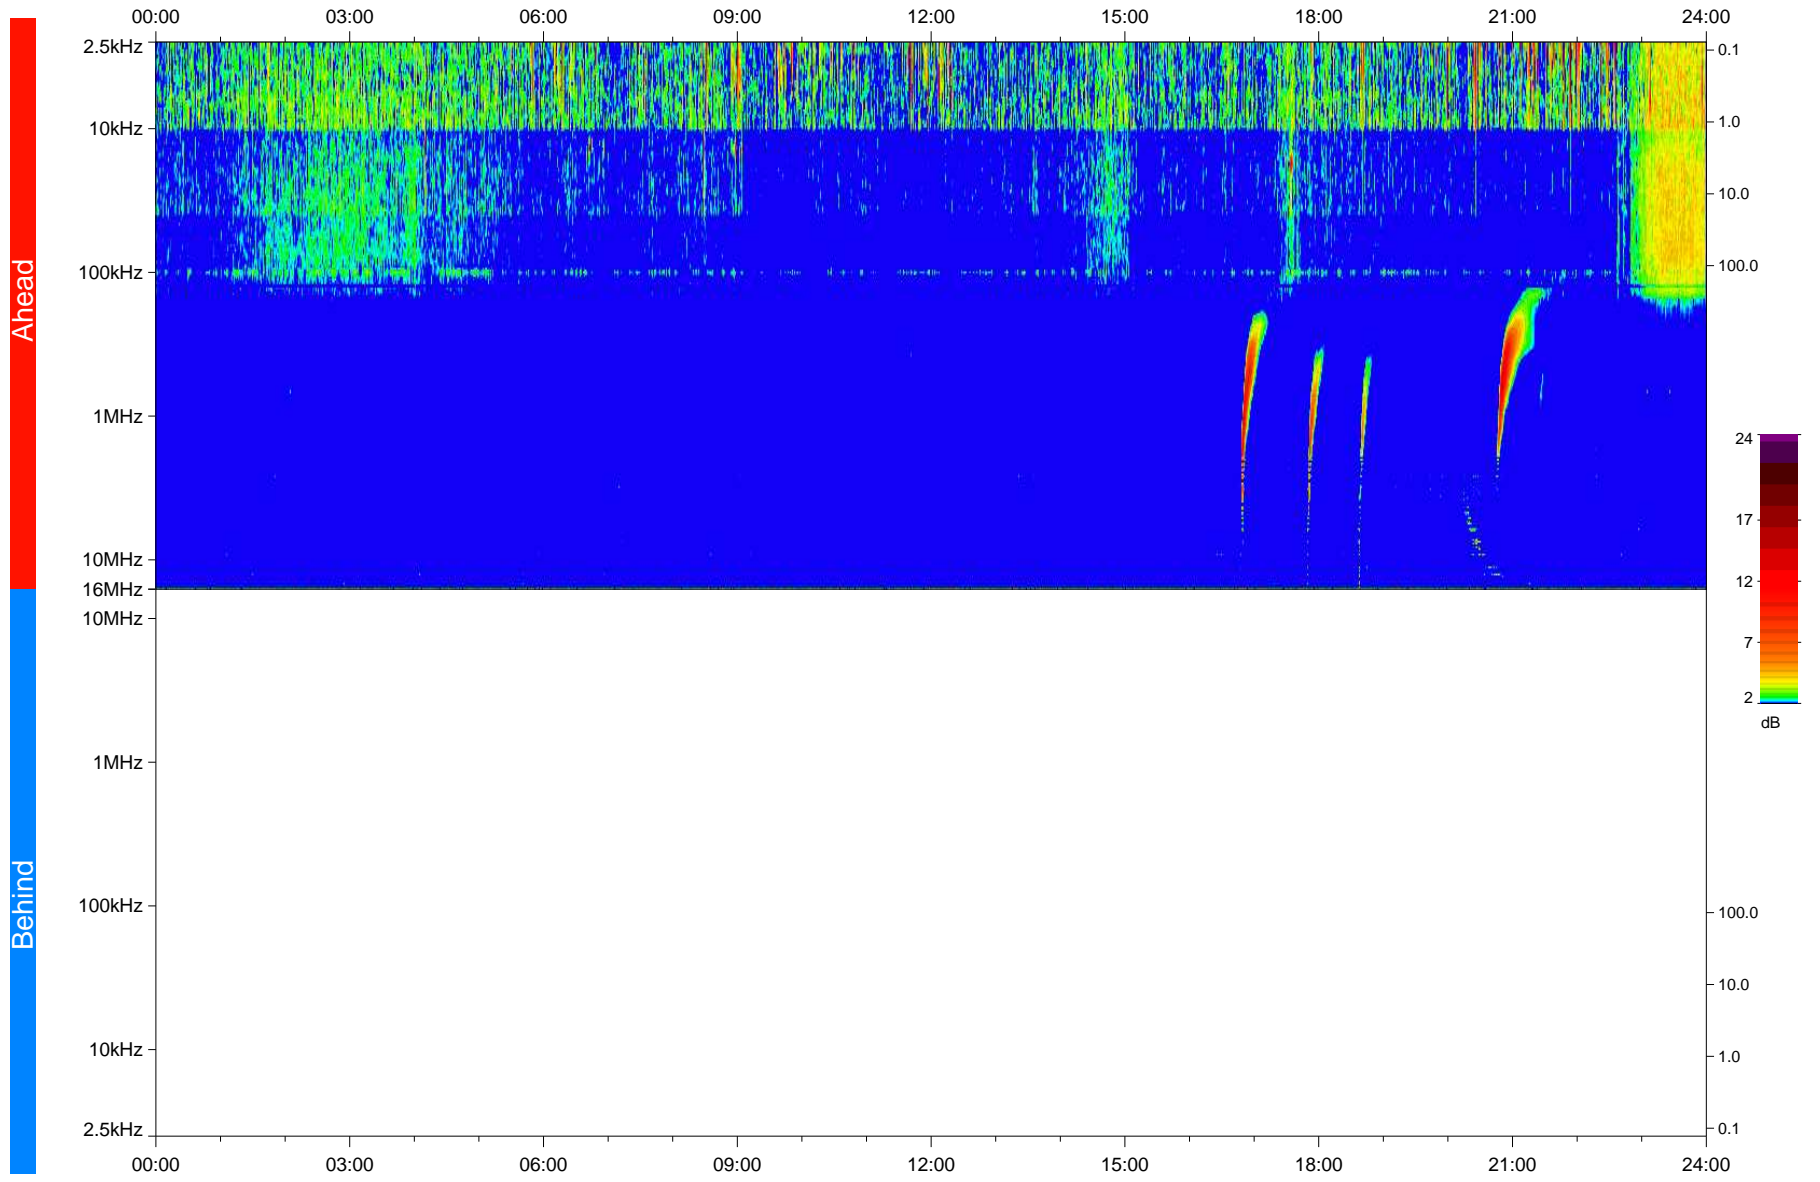

# STEREO/WAVES Daily Summary - 11-Nov-2023 (DOY 315)

Ahead source file: swaves\_ahead\_2023\_315\_1\_06.fin  
Ahead PSE Angle: 5.8°

Behind PSE Angle: -10.9°  
Behind source file: No STEREO-B data

Time (UTC)

file: stereo\_swaves\_daily-summary\_color\_20231111\_v04  
made by: space.umn.edu on macOS with IDL 8.8.2 on 2023-12-12 09:35:14, with TMLib V946 / dynspec V311