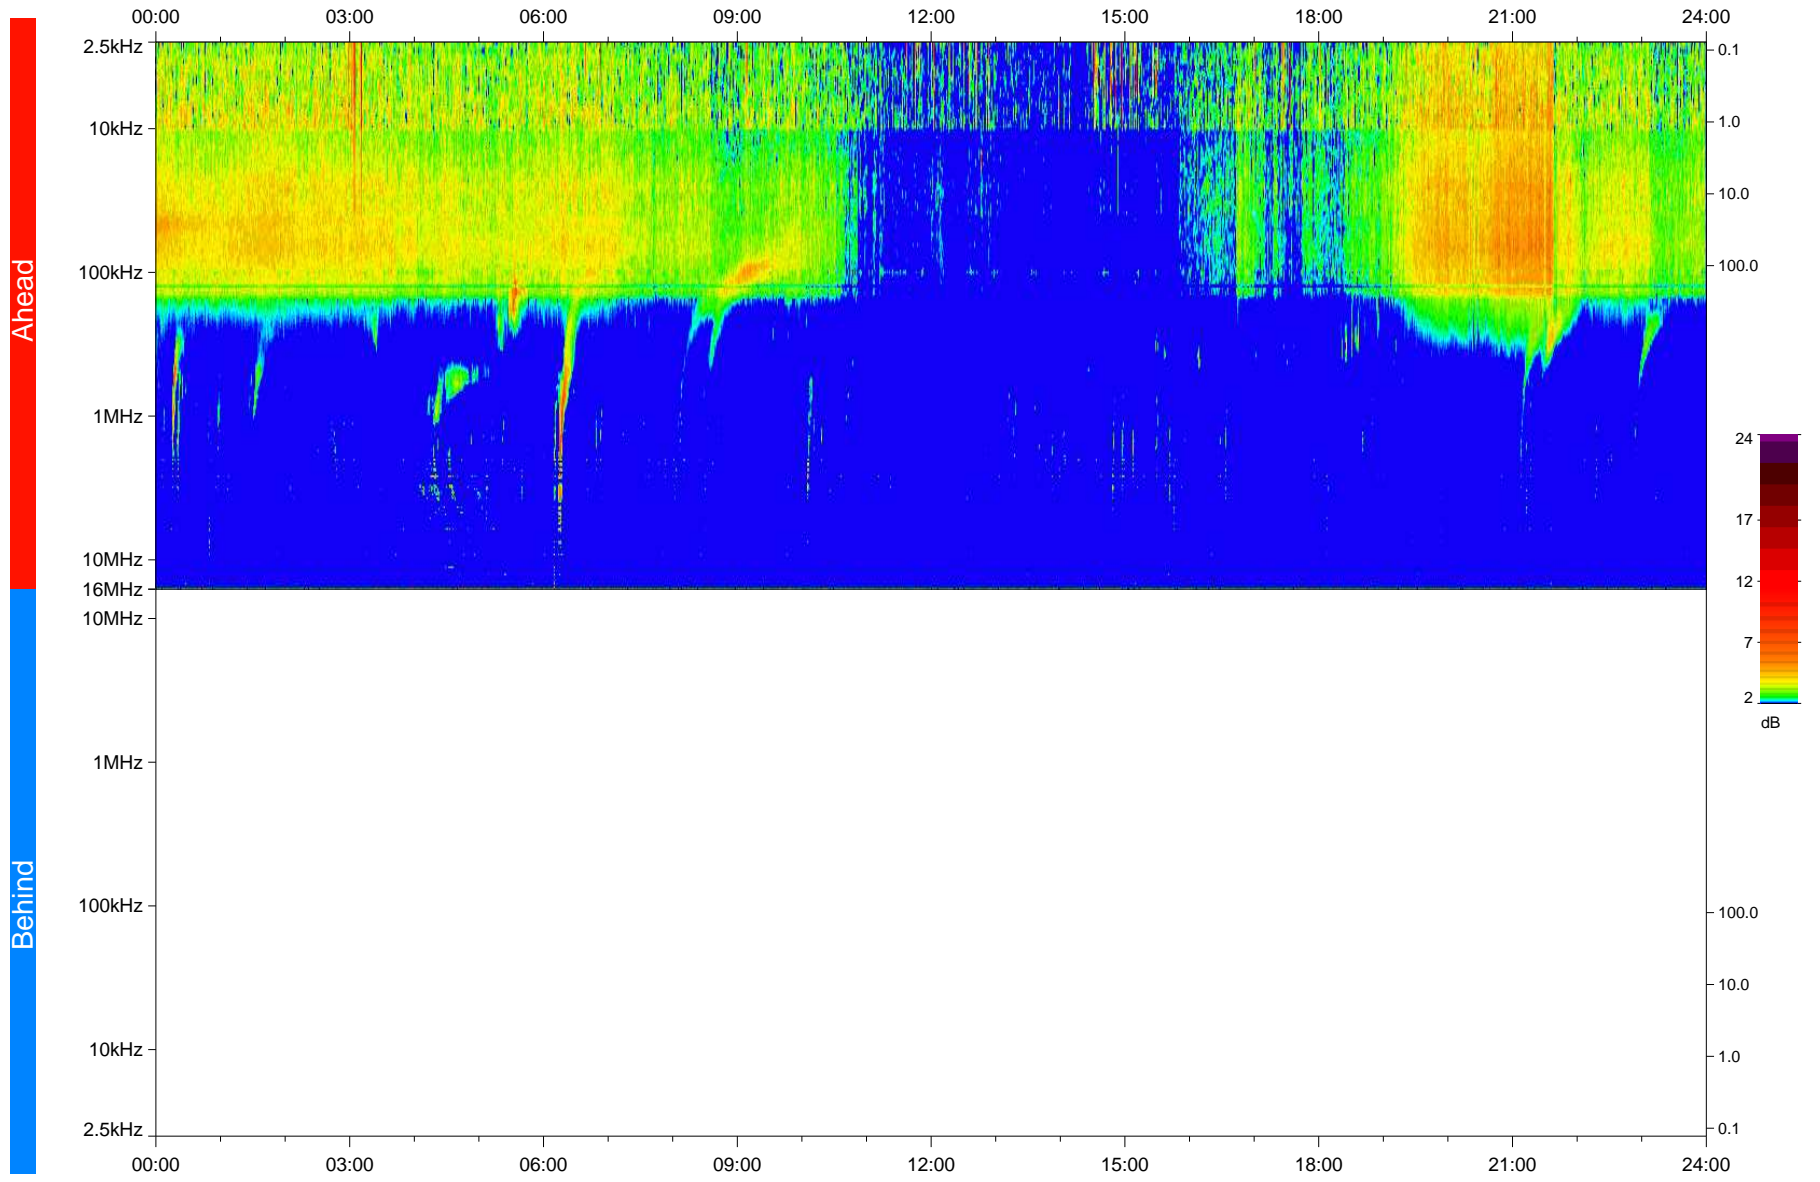

STEREO/WAVES Daily Summary - 07-Nov-2023 (DOY 311)

Ahead source file: swaves_ahead_2023_311_1_05.fin
Ahead PSE Angle: 5.7°

Behind PSE Angle: -10.6°
Behind source file: No STEREO-B data

Time (UTC)

file: stereo_swaves_daily-summary_color_20231107_v04
made by: space.umn.edu on macOS with IDL 8.8.2 on 2023-12-08 07:33:54, with TLib V946 / dynspec V311