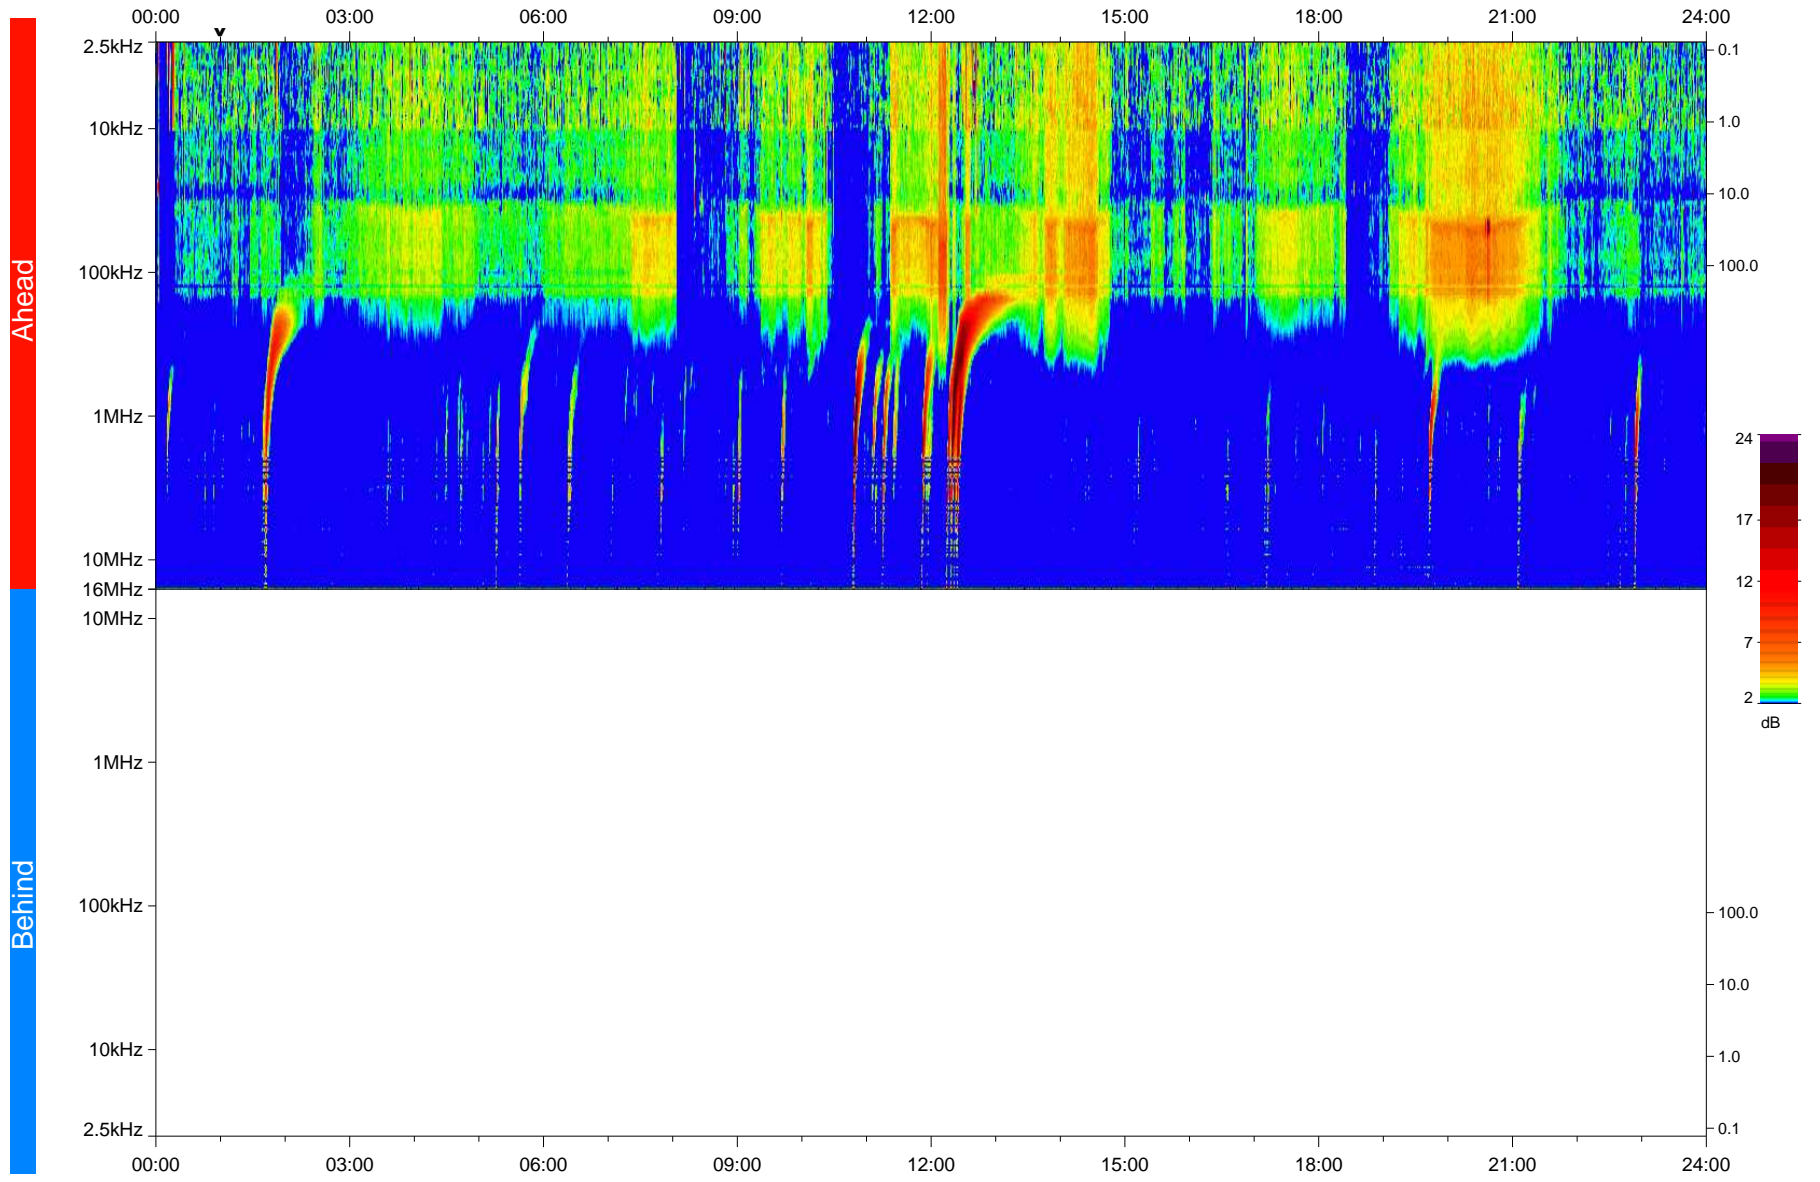

STEREO/WAVES Daily Summary - 04-Nov-2023 (DOY 308)

Ahead source file: swaves_ahead_2023_308_1_05.fin
Ahead PSE Angle: 5.6°

Behind PSE Angle: -10.4°
Behind source file: No STEREO-B data

Time (UTC)

file: stereo_swaves_daily-summary_color_20231104_v04
made by: space.umn.edu on macOS with IDL 8.8.2 on 2023-12-05 07:32:05, with TLib V946 / dynspec V311