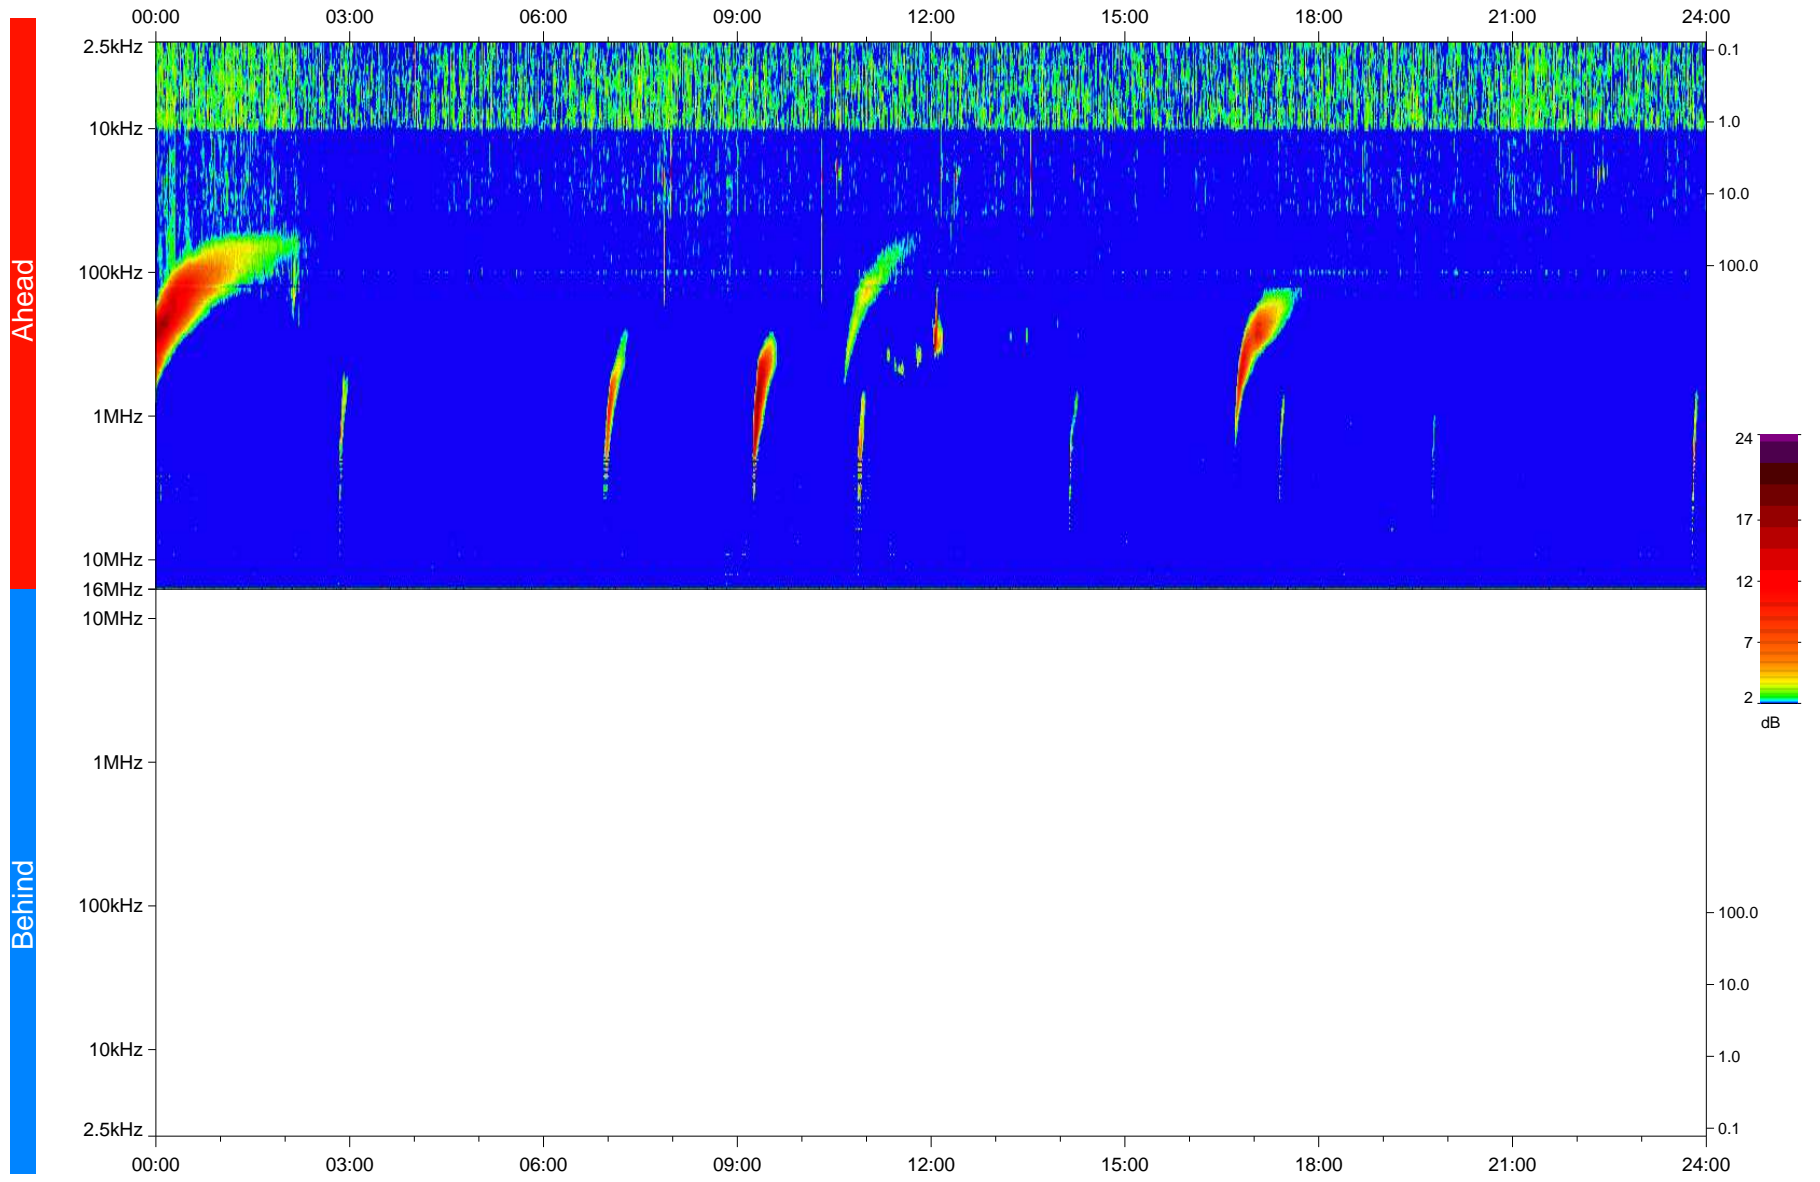

# STEREO/WAVES Daily Summary - 30-Oct-2023 (DOY 303)

Ahead source file: swaves\_ahead\_2023\_303\_1\_05.fin  
Ahead PSE Angle: 5.4°

Behind PSE Angle: -10.0°  
Behind source file: No STEREO-B data

Time (UTC)

file: stereo\_swaves\_daily-summary\_color\_20231030\_v04  
made by: space.umn.edu on macOS with IDL 8.8.2 on 2023-11-30 09:18:48, with TLib V946 / dynspec V311