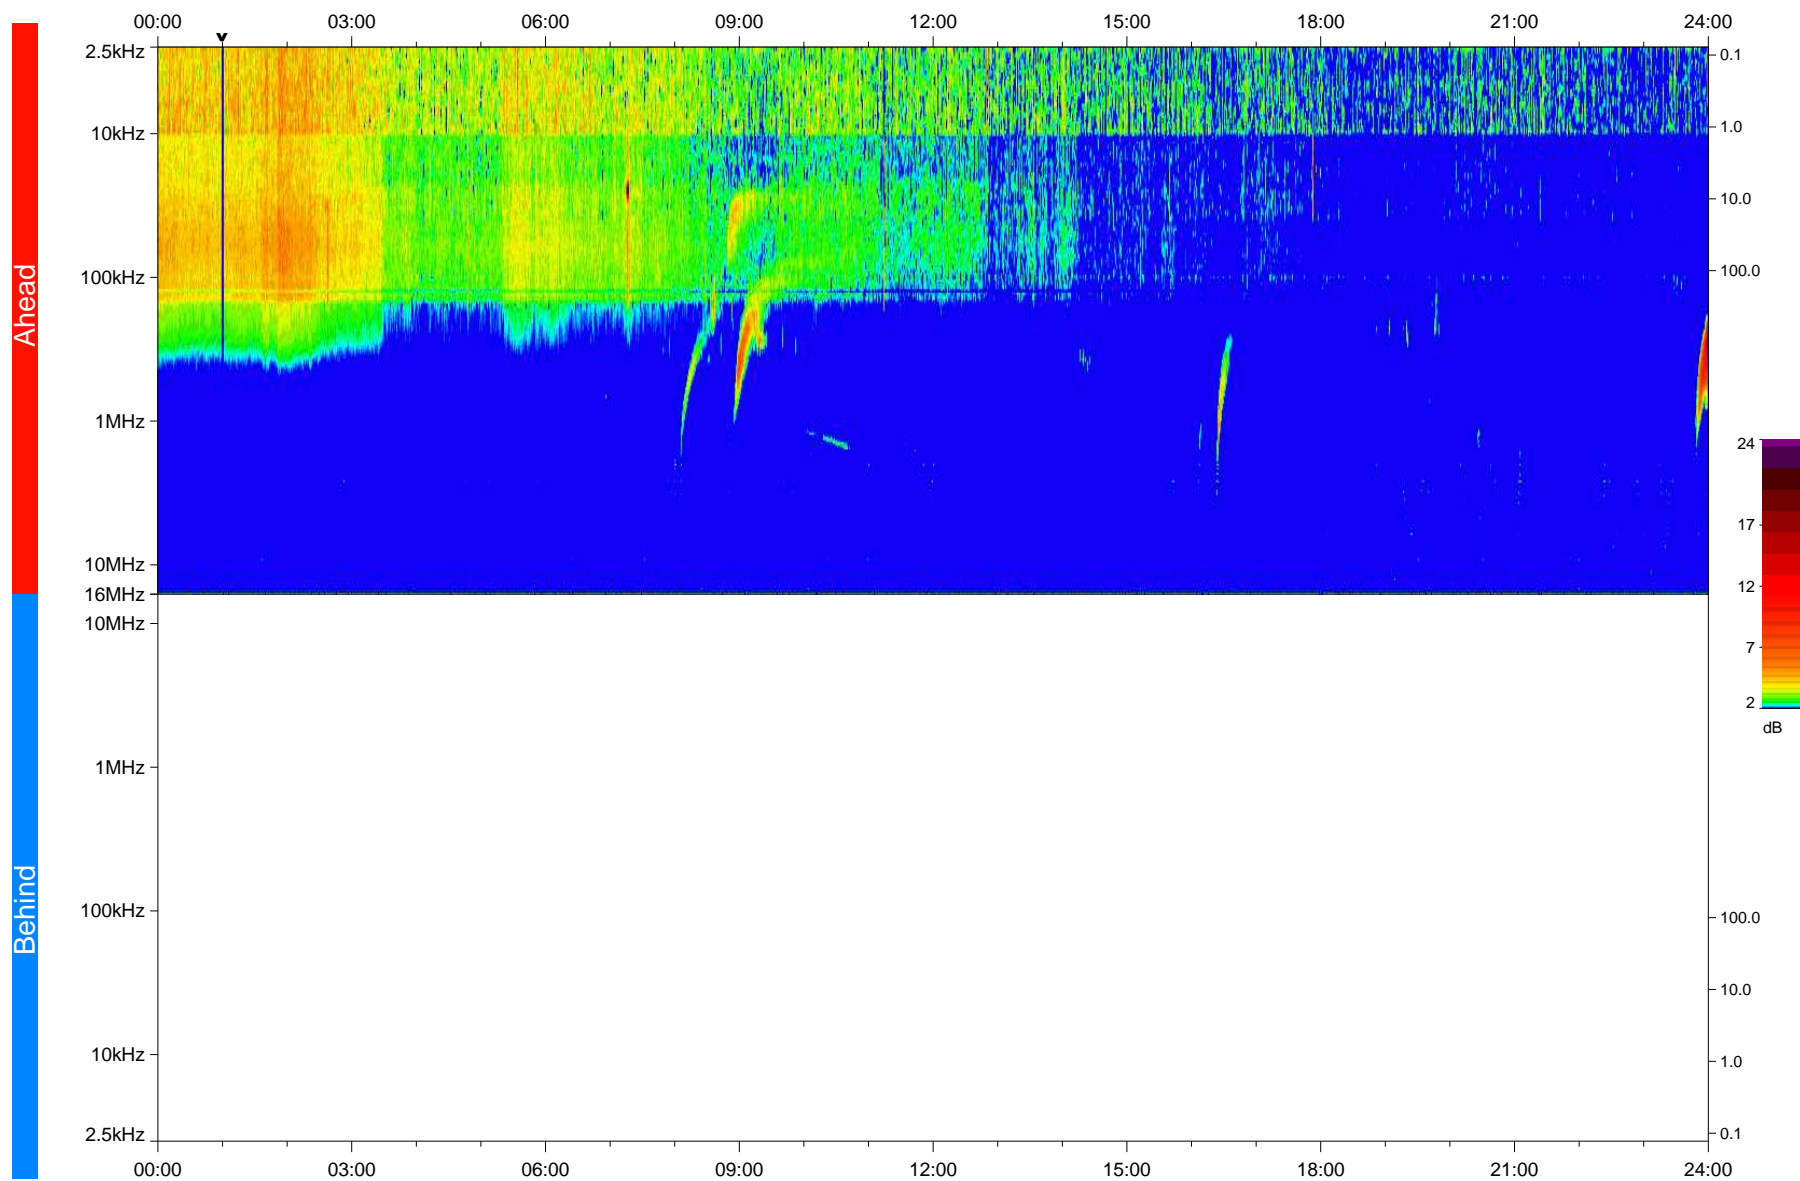

# STEREO/WAVES Daily Summary - 29-Oct-2023 (DOY 302)

Ahead source file: swaves\_ahead\_2023\_302\_1\_05.fin  
Ahead PSE Angle: 5.3°

Behind PSE Angle: -10.0°  
Behind source file: No STEREO-B data

Time (UTC)

file: stereo\_swaves\_daily-summary\_color\_20231029\_v04  
made by: space.umn.edu on macOS with IDL 8.8.2 on 2023-11-29 08:24:08, with TMLib V946 / dynspec V311