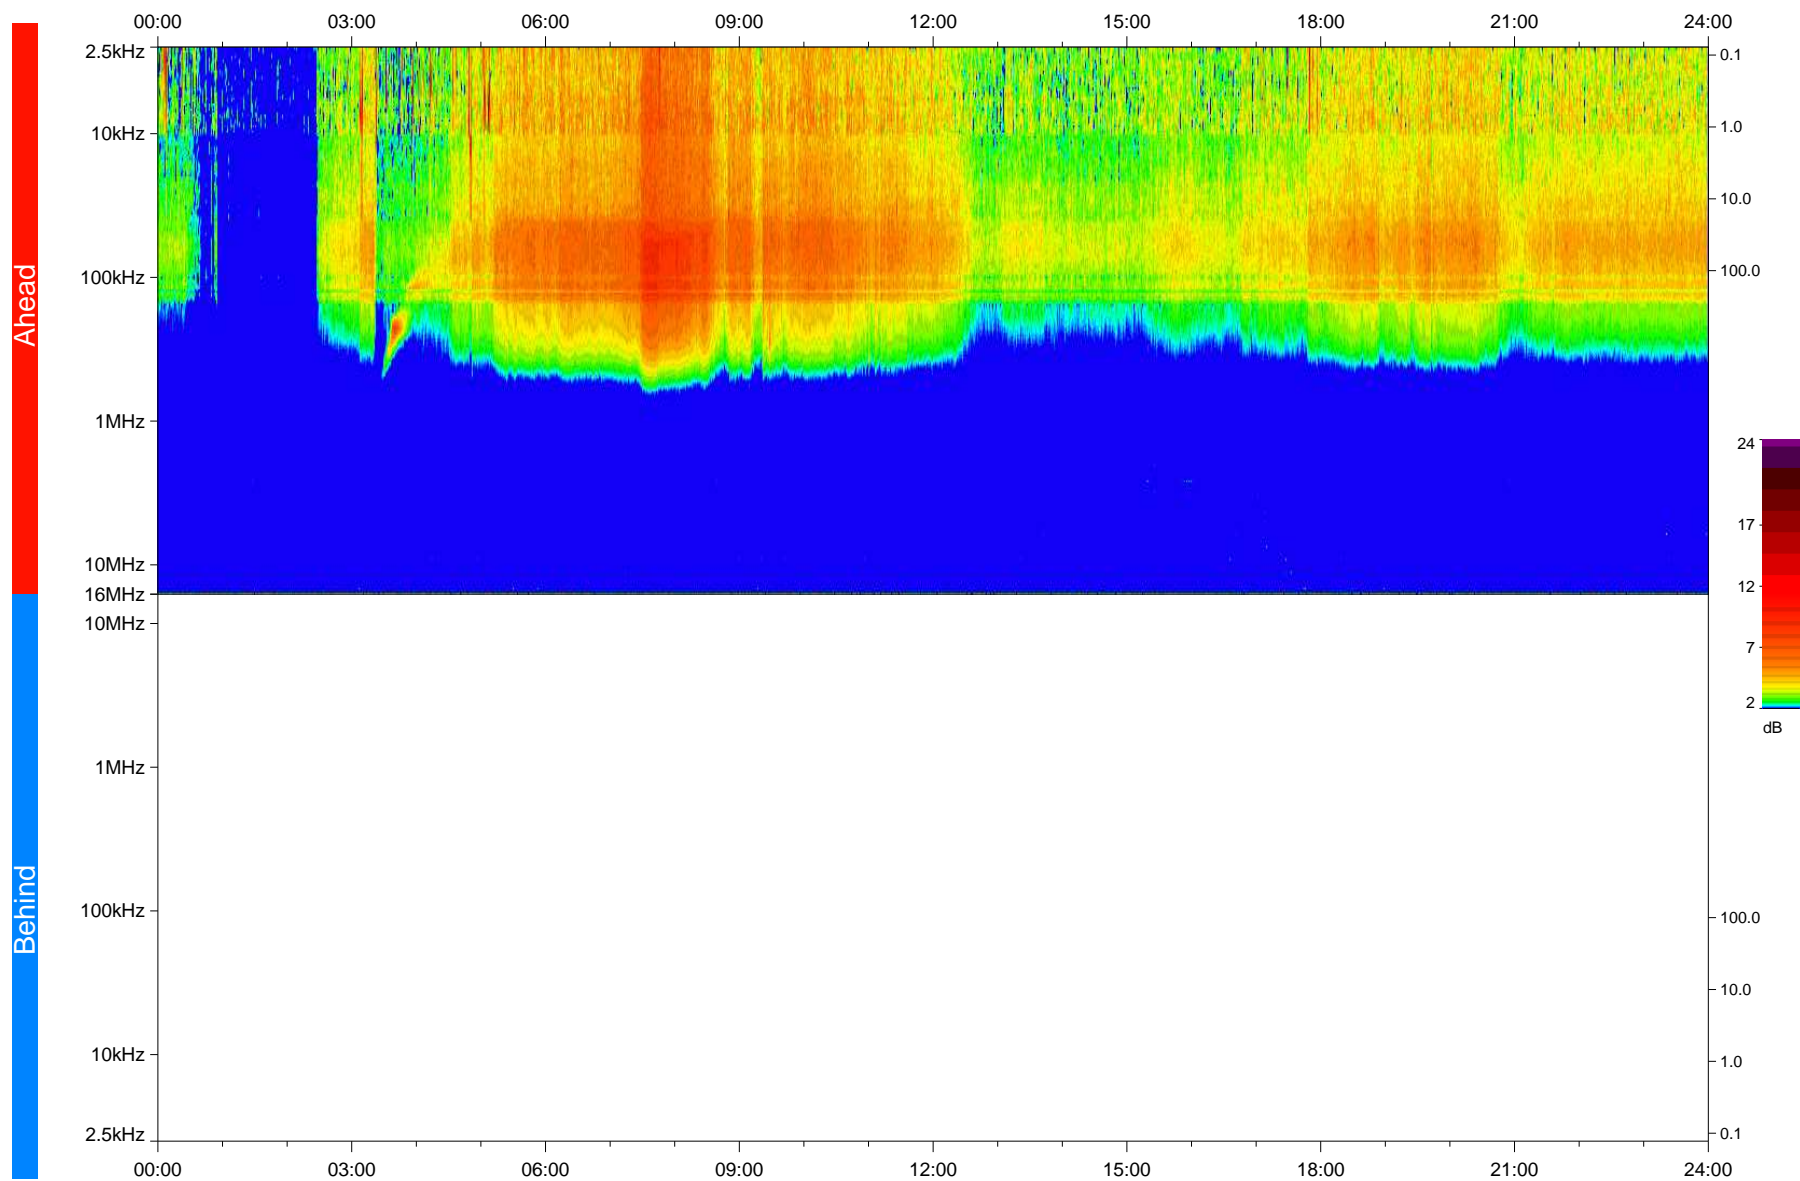

STEREO/WAVES Daily Summary - 28-Oct-2023 (DOY 301)

Ahead source file: swaves_ahead_2023_301_1_05.fin
Ahead PSE Angle: 5.3°

Behind PSE Angle: -9.9°
Behind source file: No STEREO-B data

Time (UTC)

file: stereo_swaves_daily-summary_color_20231028_v04
made by: space.umn.edu on macOS with IDL 8.8.2 on 2023-11-28 07:52:16, with TLib V946 / dynspec V311