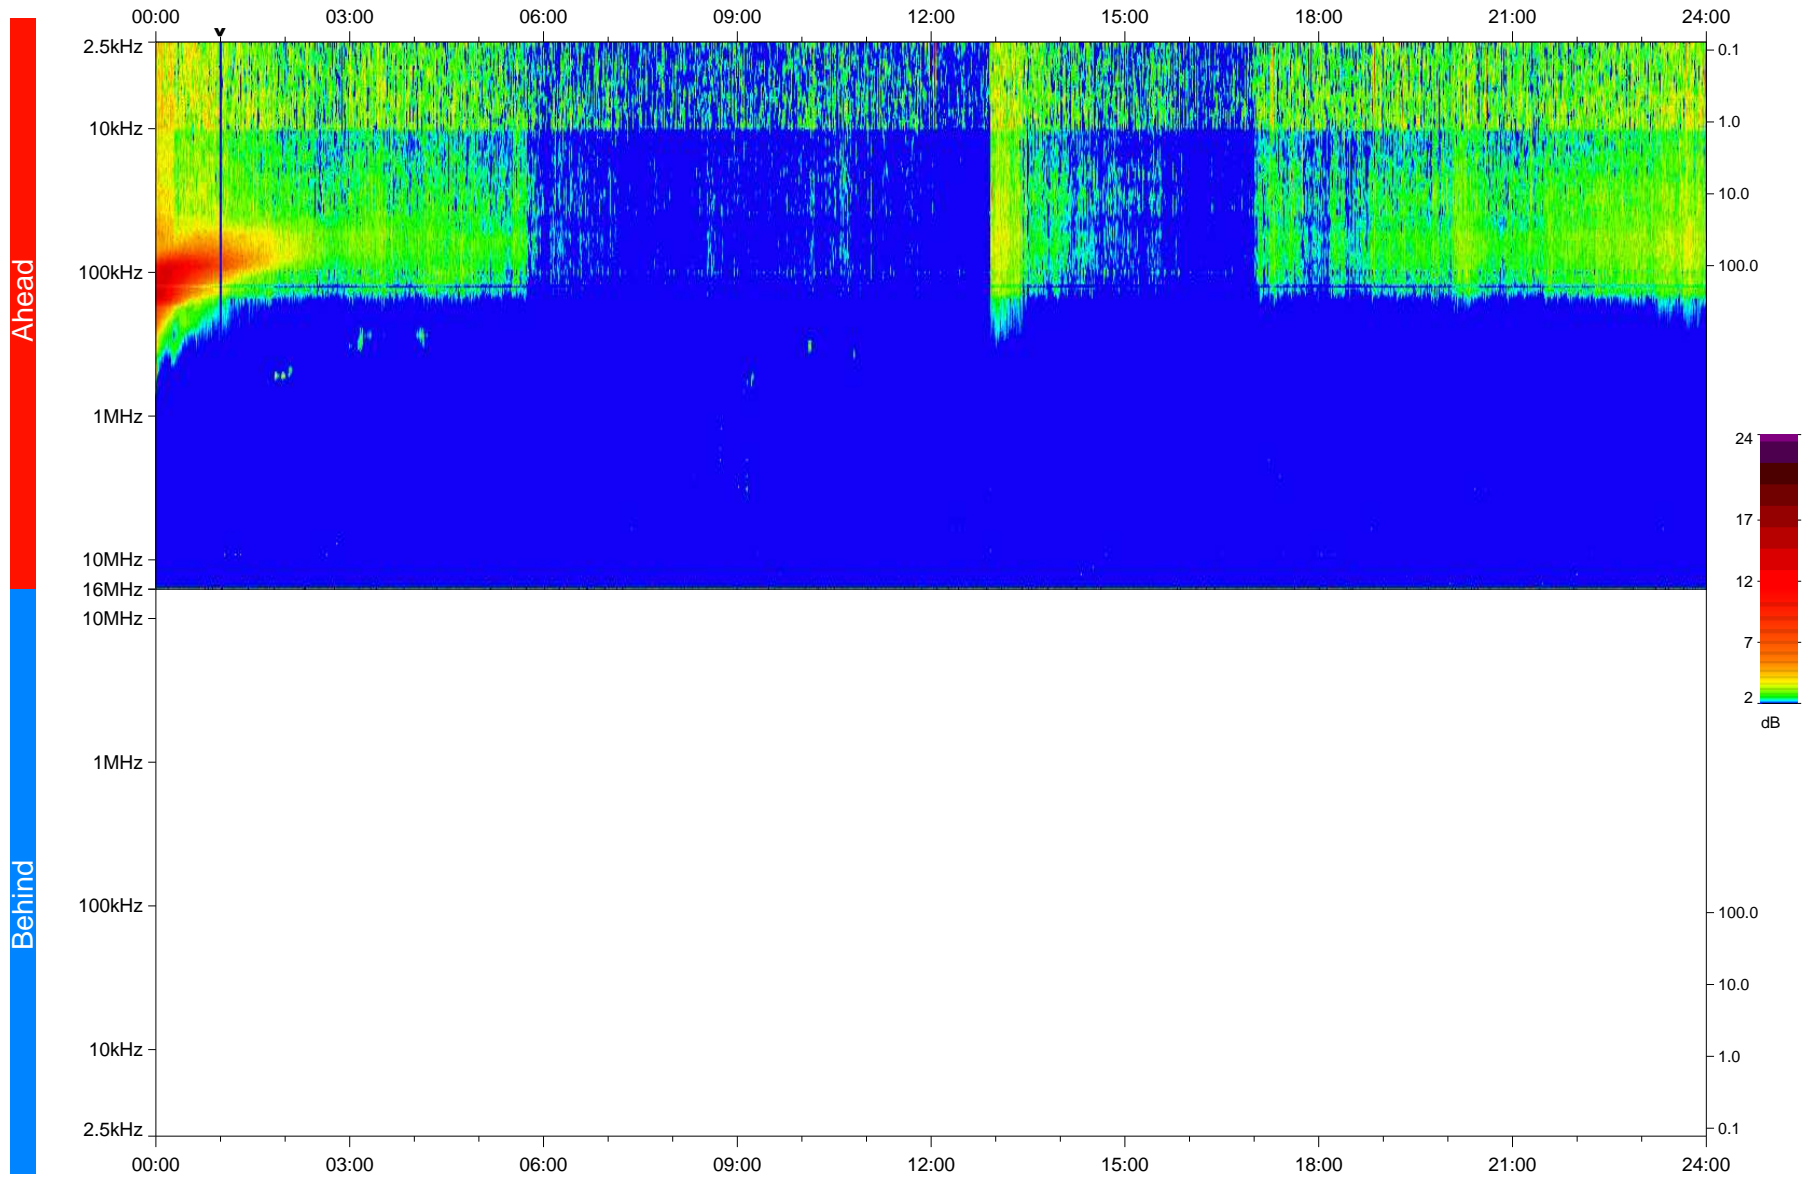

STEREO/WAVES Daily Summary - 27-Oct-2023 (DOY 300)

Ahead source file: swaves_ahead_2023_300_1_05.fin
Ahead PSE Angle: 5.3°

Behind PSE Angle: -9.8°
Behind source file: No STEREO-B data

Time (UTC)

file: stereo_swaves_daily-summary_color_20231027_v04
made by: space.umn.edu on macOS with IDL 8.8.2 on 2023-11-27 07:27:08, with TLib V946 / dynspec V311