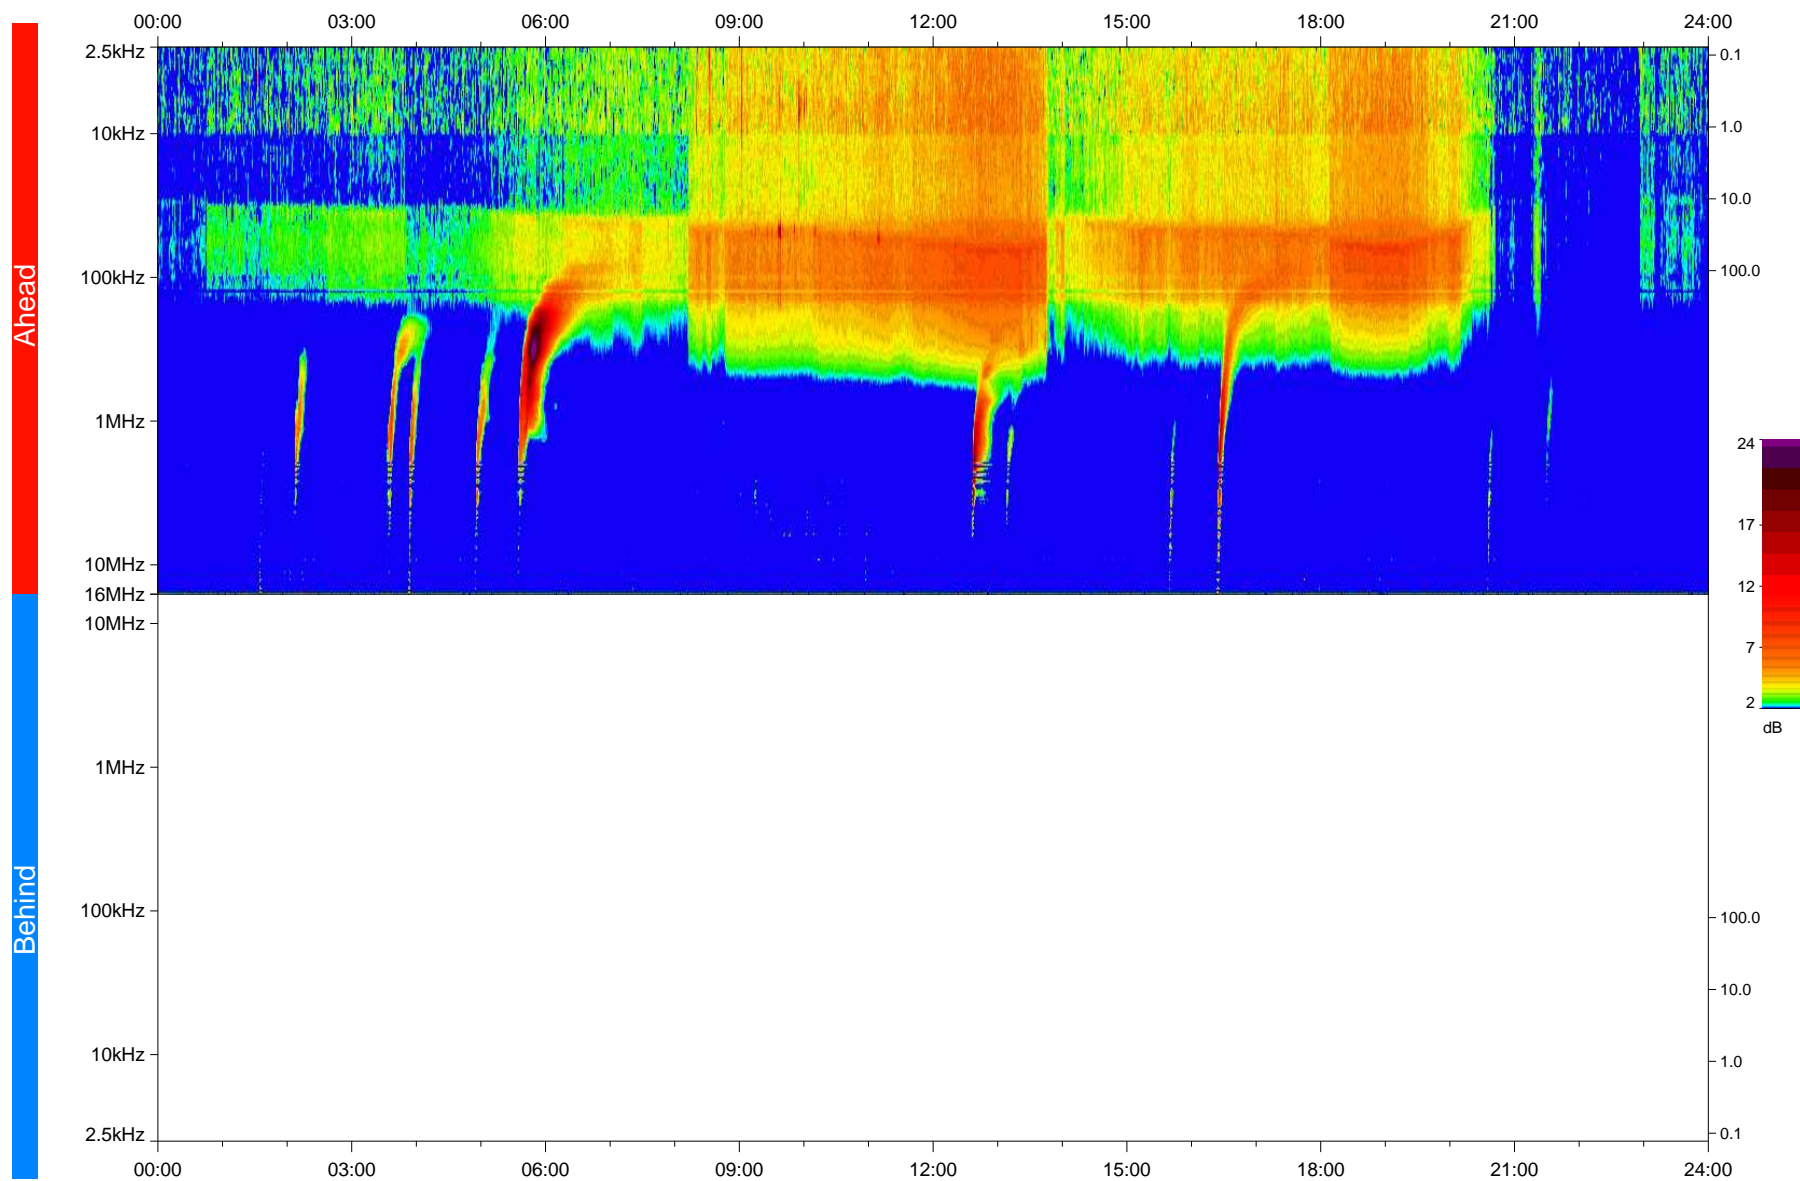

# STEREO/WAVES Daily Summary - 18-Oct-2023 (DOY 291)

Ahead source file: swaves\_ahead\_2023\_291\_1\_05.fin  
Ahead PSE Angle: 4.9°

Behind PSE Angle: -9.0°  
Behind source file: No STEREO-B data

Time (UTC)

file: stereo\_swaves\_daily-summary\_color\_20231018\_v04  
made by: space.umn.edu on macOS with IDL 8.8.2 on 2023-11-18 15:11:48, with TLib V946 / dynspec V311