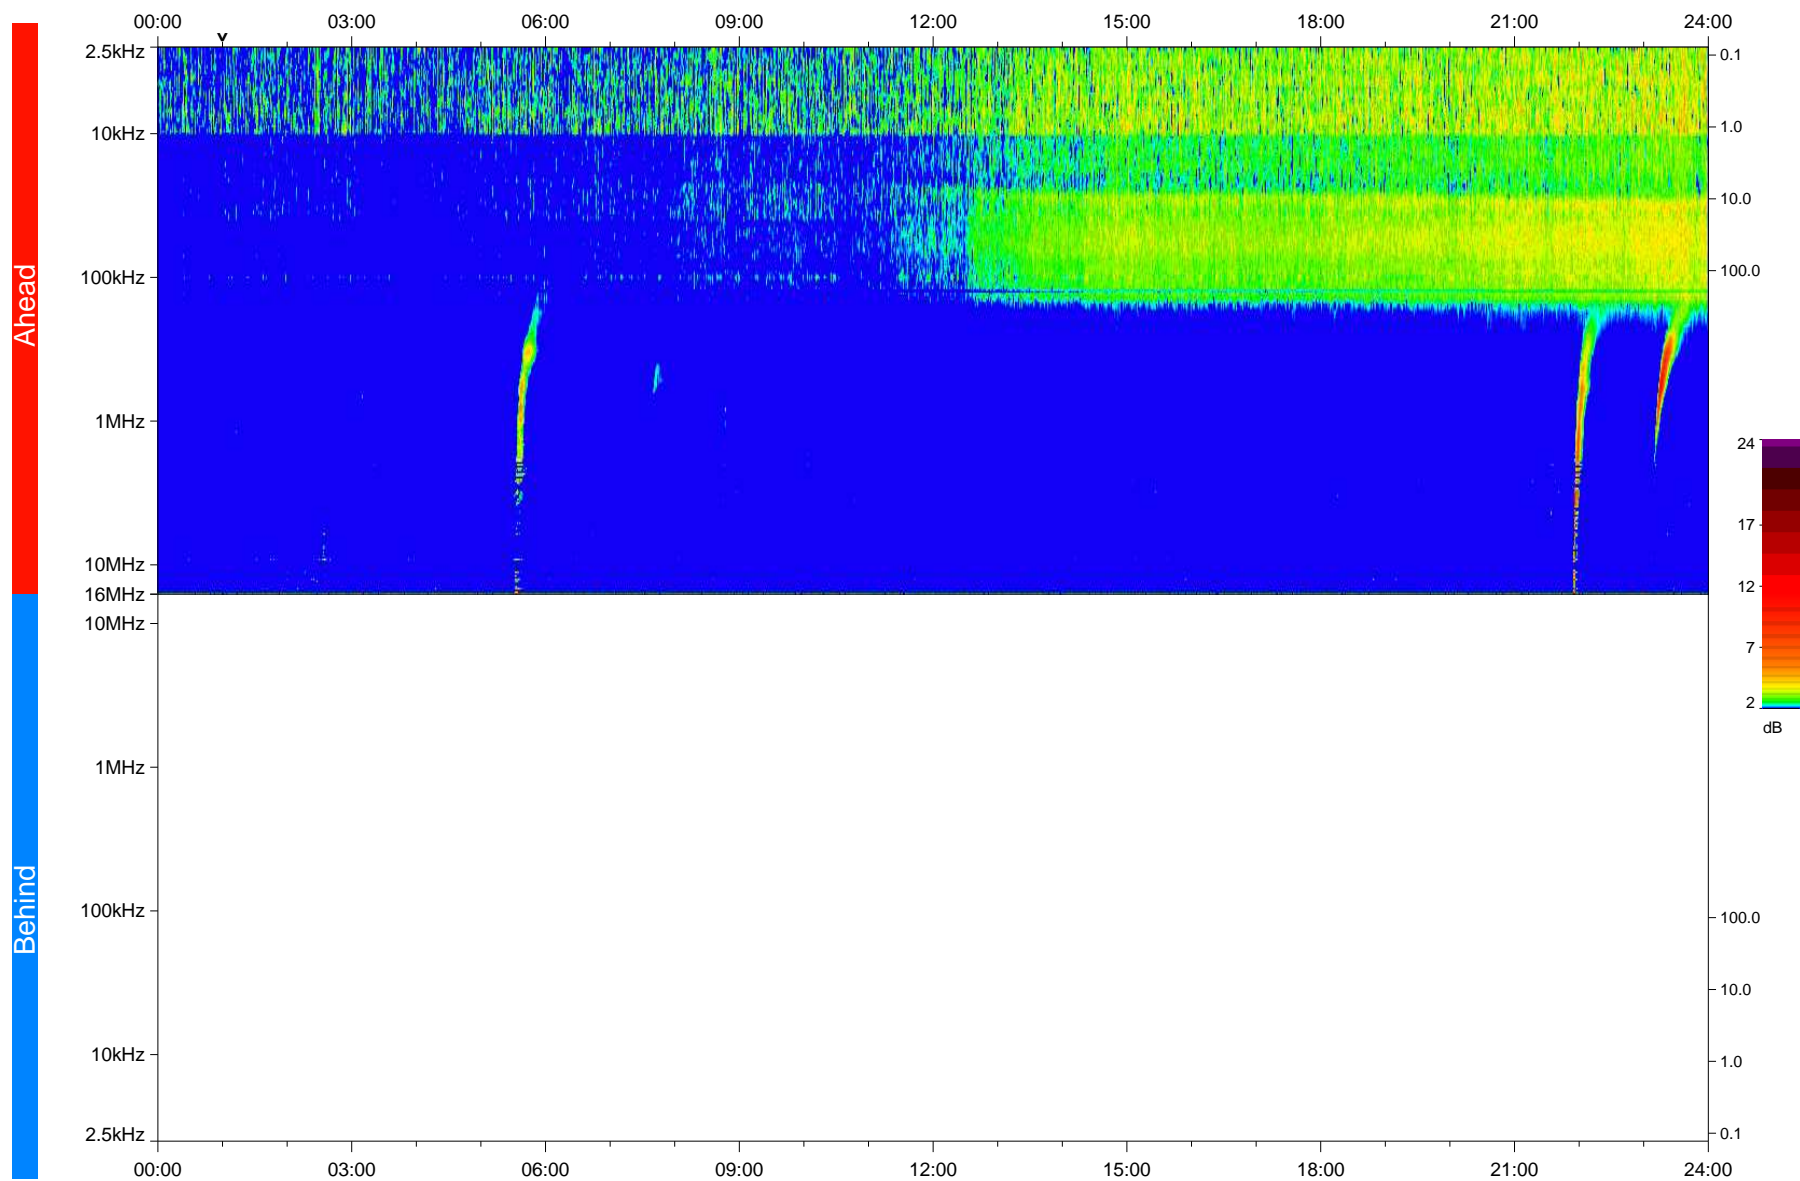

# STEREO/WAVES Daily Summary - 17-Oct-2023 (DOY 290)

Ahead source file: swaves\_ahead\_2023\_290\_1\_05.fin  
Ahead PSE Angle: 4.7°

Behind PSE Angle: -9.0°  
Behind source file: No STEREO-B data

Time (UTC)

file: stereo\_swaves\_daily-summary\_color\_20231017\_v04  
made by: space.umn.edu on macOS with IDL 8.8.2 on 2023-11-17 09:47:57, with TLib V946 / dynspec V311