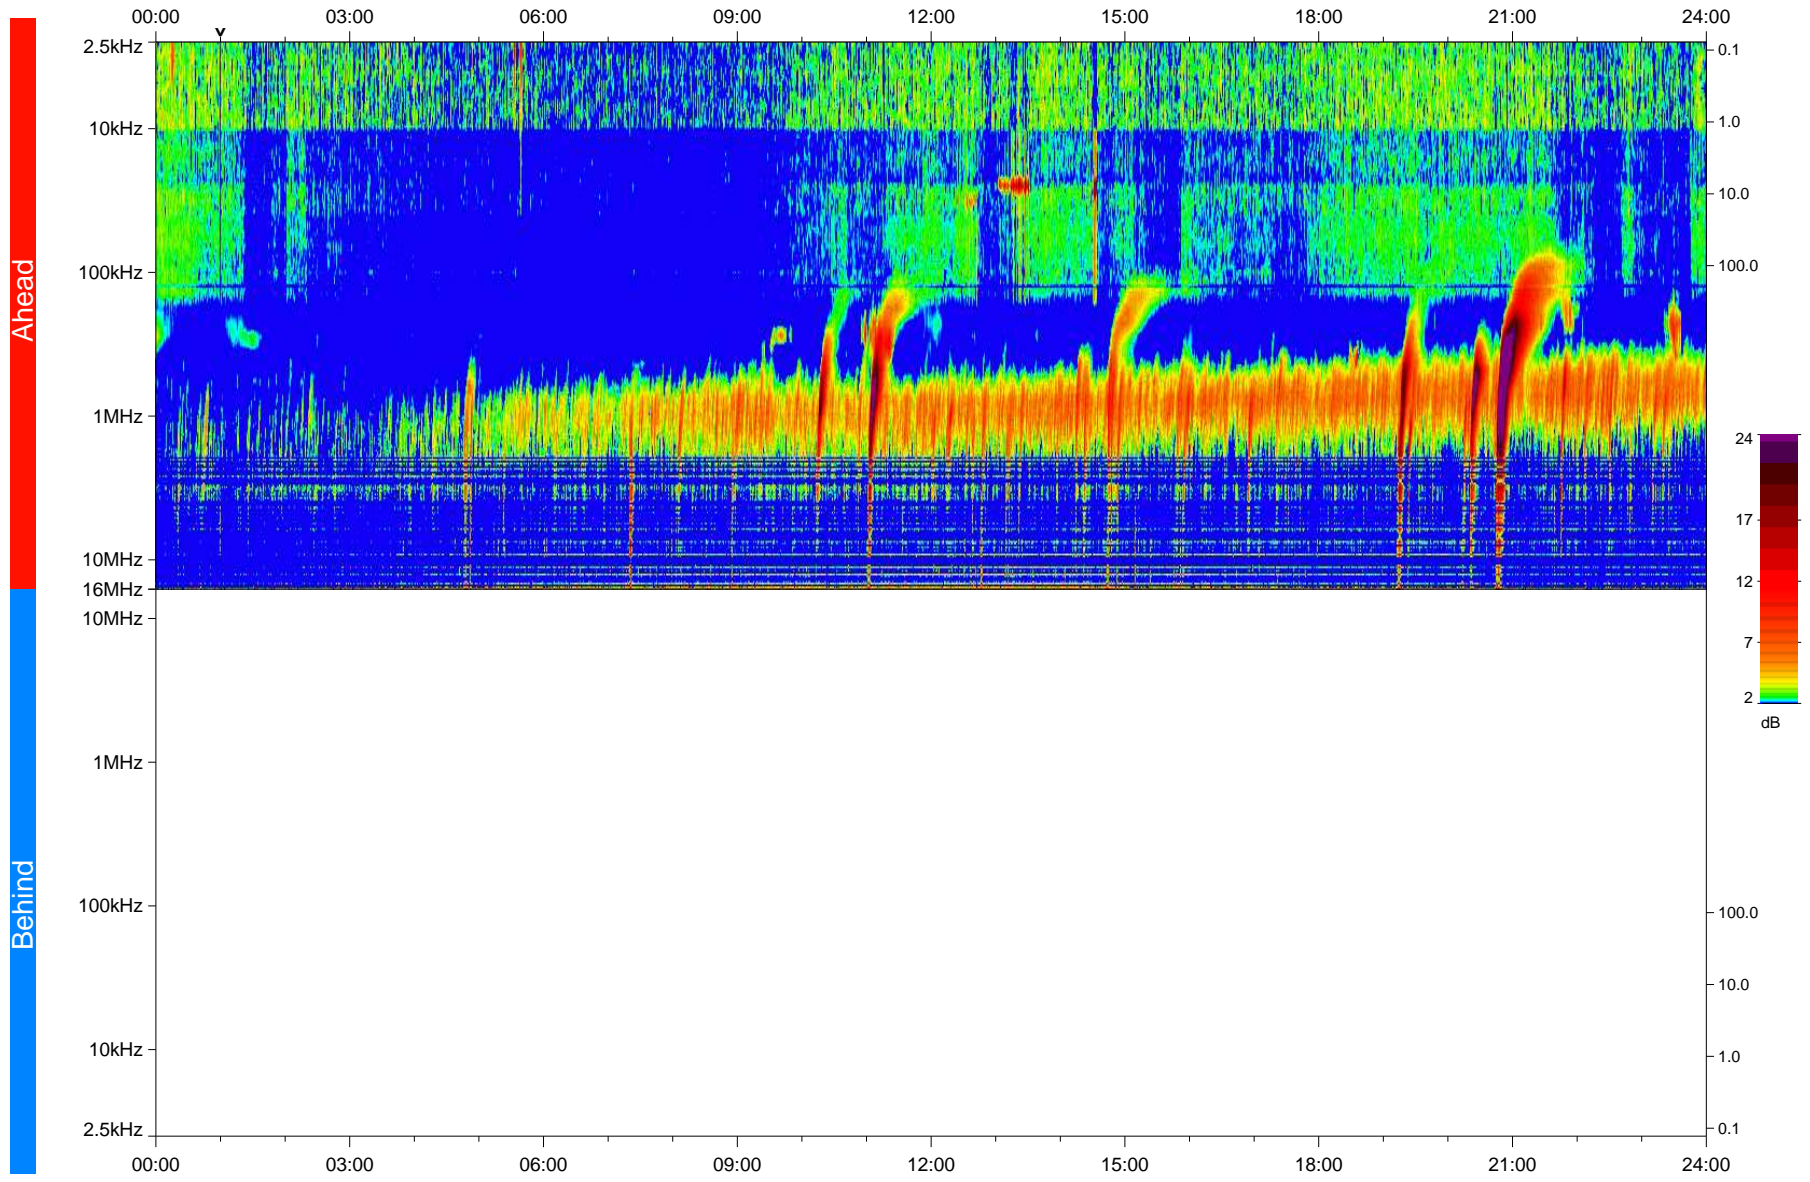

# STEREO/WAVES Daily Summary - 23-Sep-2023 (DOY 266)

Ahead source file: swaves\_ahead\_2023\_266\_1\_05.fin  
Ahead PSE Angle: 3.4°

Behind PSE Angle: -6.8°  
Behind source file: No STEREO-B data

Time (UTC)

file: stereo\_swaves\_daily-summary\_color\_20230923\_v04  
made by: space.umn.edu on macOS with IDL 8.8.2 on 2023-10-24 11:54:08, with Tlib V946 / dynspec V311