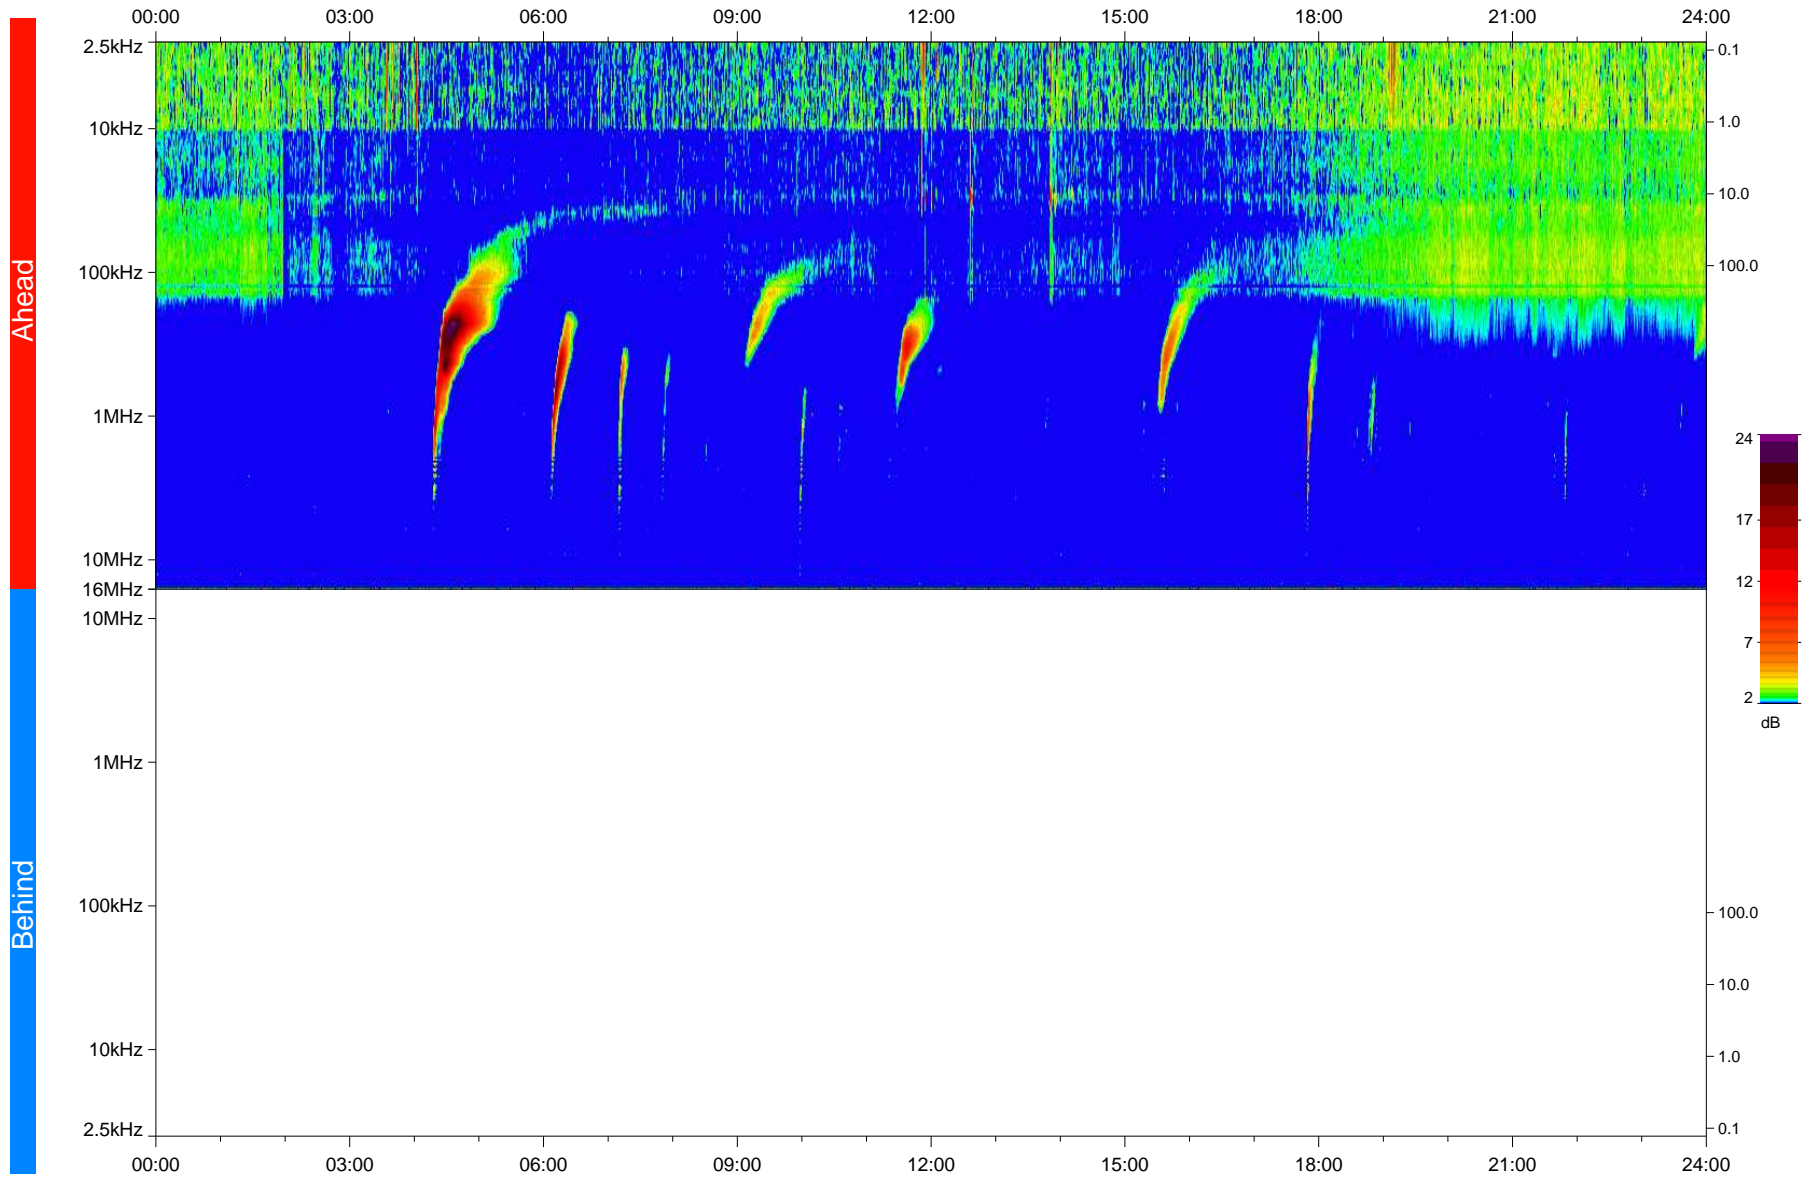

# STEREO/WAVES Daily Summary - 10-Sep-2023 (DOY 253)

Ahead source file: swaves\_ahead\_2023\_253\_1\_05.fin  
Ahead PSE Angle: -2.4°

Behind PSE Angle: -5.5°  
Behind source file: No STEREO-B data

Time (UTC)

file: stereo\_swaves\_daily-summary\_color\_20230910\_v04  
made by: space.umn.edu on macOS with IDL 8.8.2 on 2023-10-11 08:26:53, with TLib V946 / dynspec V311