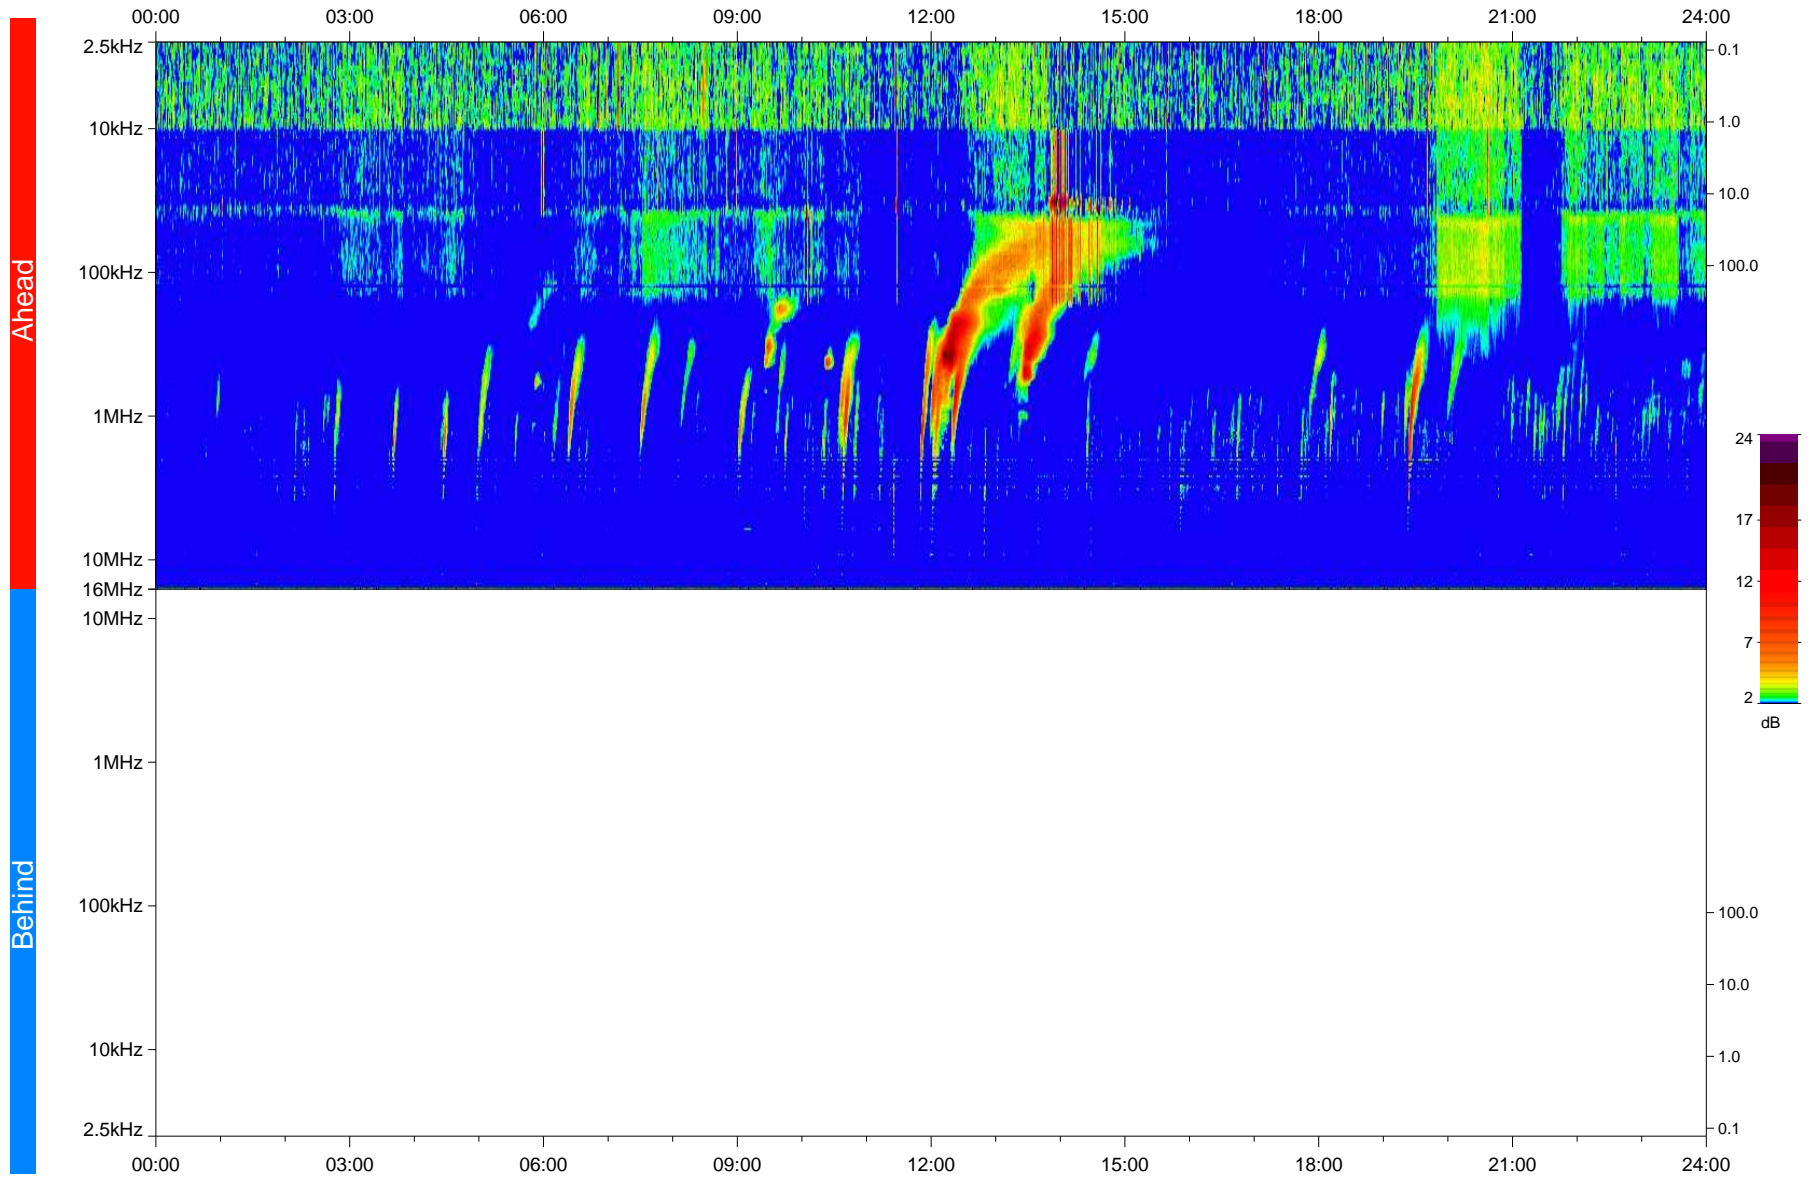

# STEREO/WAVES Daily Summary - 15-Aug-2023 (DOY 227)

Ahead source file: swaves\_ahead\_2023\_227\_1\_05.fin  
Ahead PSE Angle: 0.1°

Behind PSE Angle: -2.9°  
Behind source file: No STEREO-B data

Time (UTC)

file: stereo\_swaves\_daily-summary\_color\_20230815\_v04  
made by: space.umn.edu on macOS with IDL 8.8.2 on 2023-09-15 08:56:18, with TMLib V946 / dynspec V311