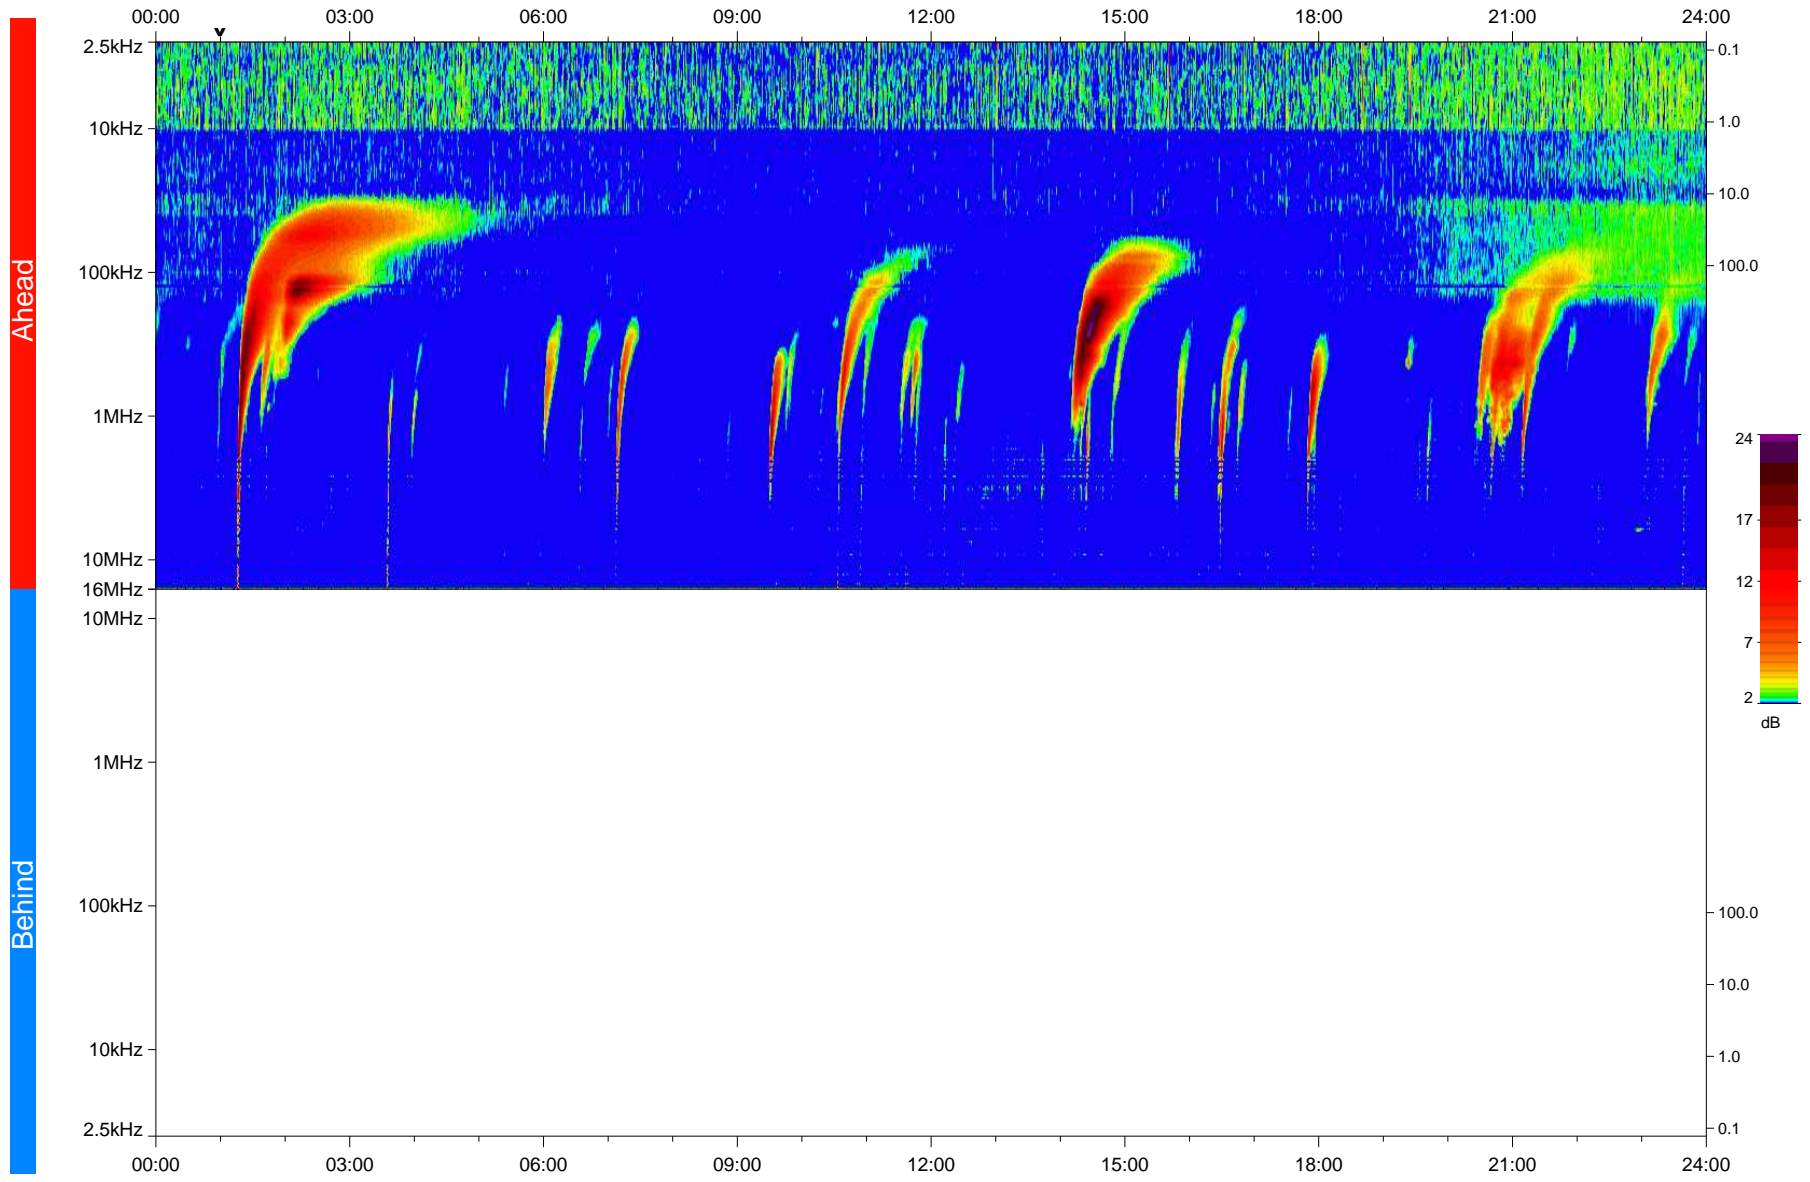

# STEREO/WAVES Daily Summary - 14-Aug-2023 (DOY 226)

Ahead source file: swaves\_ahead\_2023\_226\_1\_05.fin  
Ahead PSE Angle: 0.0°

Behind PSE Angle: -2.8°  
Behind source file: No STEREO-B data

Time (UTC)

file: stereo\_swaves\_daily-summary\_color\_20230814\_v04  
made by: space.umn.edu on macOS with IDL 8.8.2 on 2023-09-15 08:55:22, with TLib V946 / dynspec V311