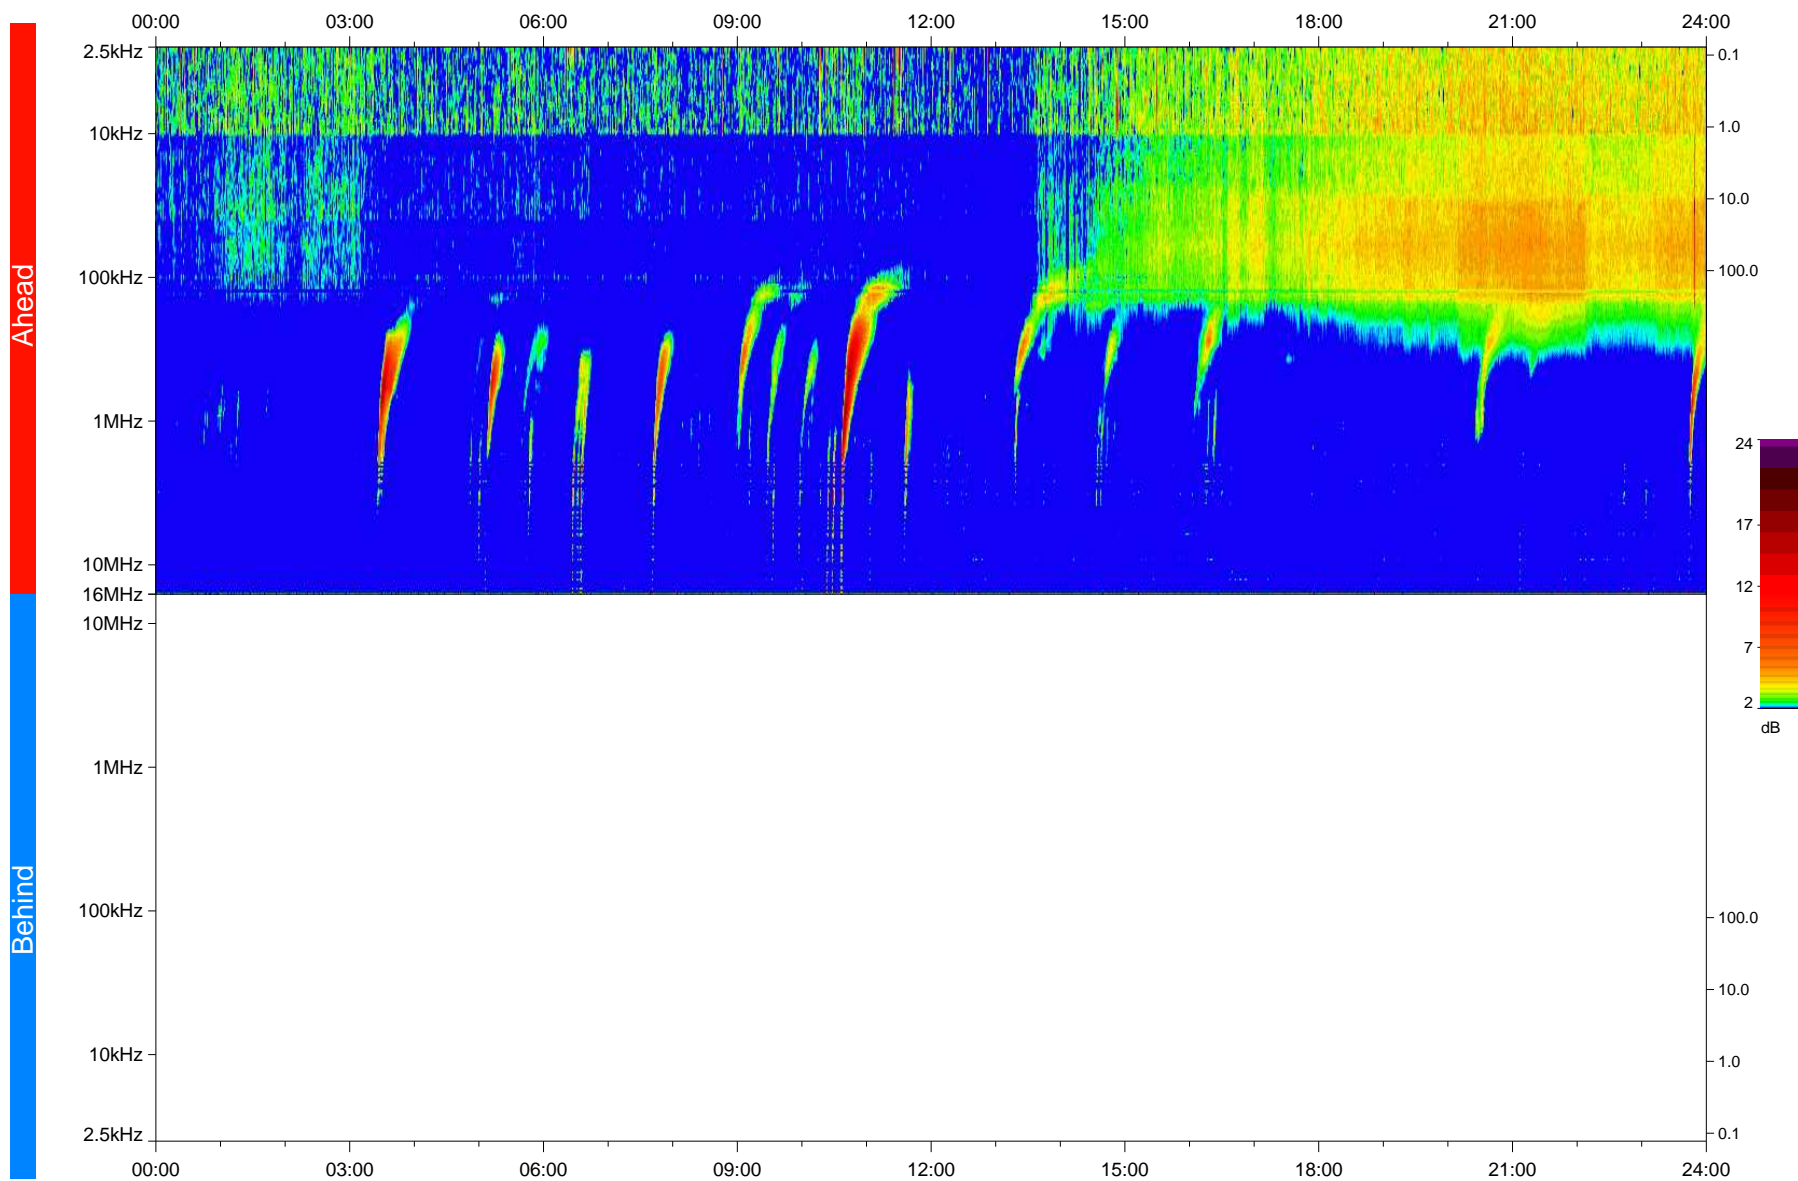

# STEREO/WAVES Daily Summary - 13-Aug-2023 (DOY 225)

Ahead source file: swaves\_ahead\_2023\_225\_1\_05.fin  
Ahead PSE Angle:  $-0.1^\circ$

Behind PSE Angle:  $-2.7^\circ$   
Behind source file: No STEREO-B data

Time (UTC)

file: stereo\_swaves\_daily-summary\_color\_20230813\_v04  
made by: space.umn.edu on macOS with IDL 8.8.2 on 2023-09-15 08:54:30, with TLib V946 / dynspec V311