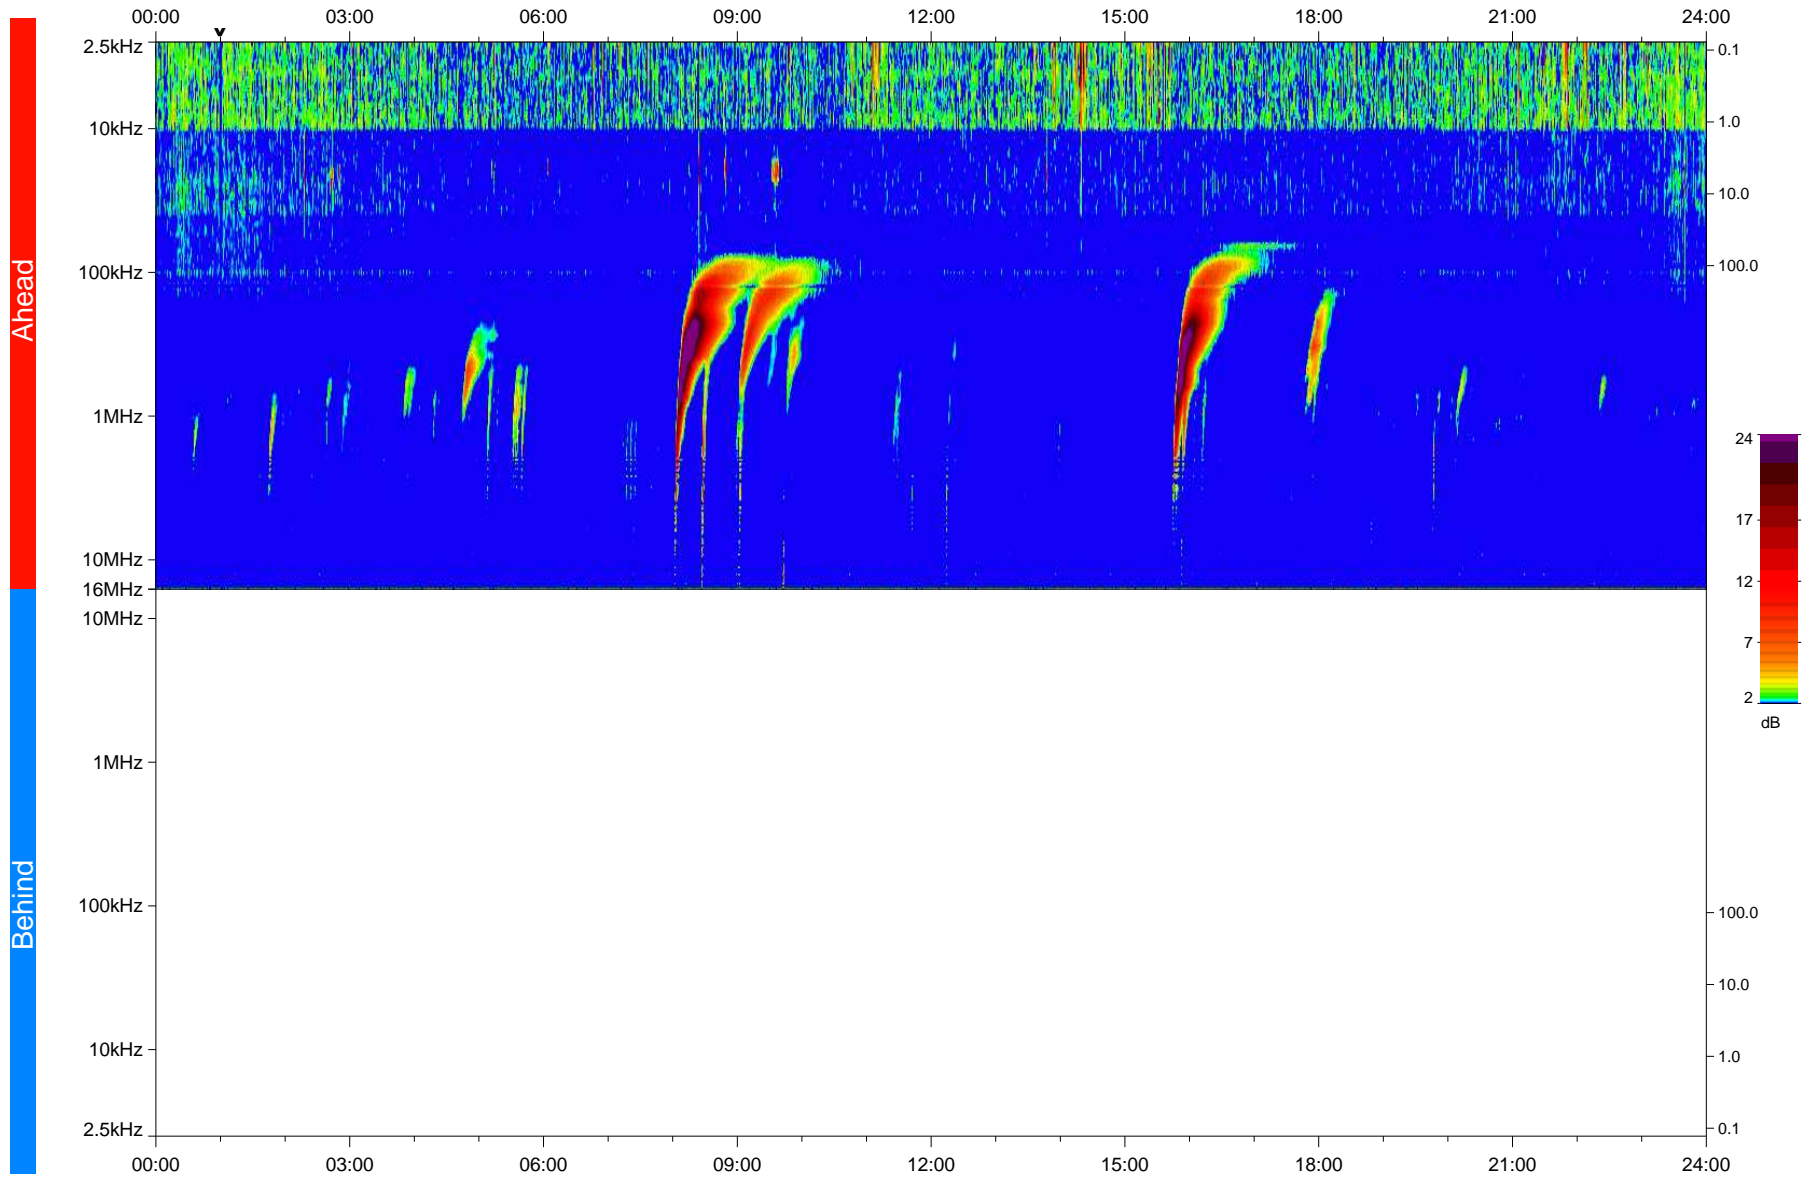

STEREO/WAVES Daily Summary - 12-Aug-2023 (DOY 224)

Ahead source file: swaves_ahead_2023_224_1_05.fin
Ahead PSE Angle: -0.2°

Behind PSE Angle: -2.6°
Behind source file: No STEREO-B data

Time (UTC)

file: stereo_swaves_daily-summary_color_20230812_v04
made by: space.umn.edu on macOS with IDL 8.8.2 on 2023-09-15 08:53:37, with TMLib V946 / dynspec V311