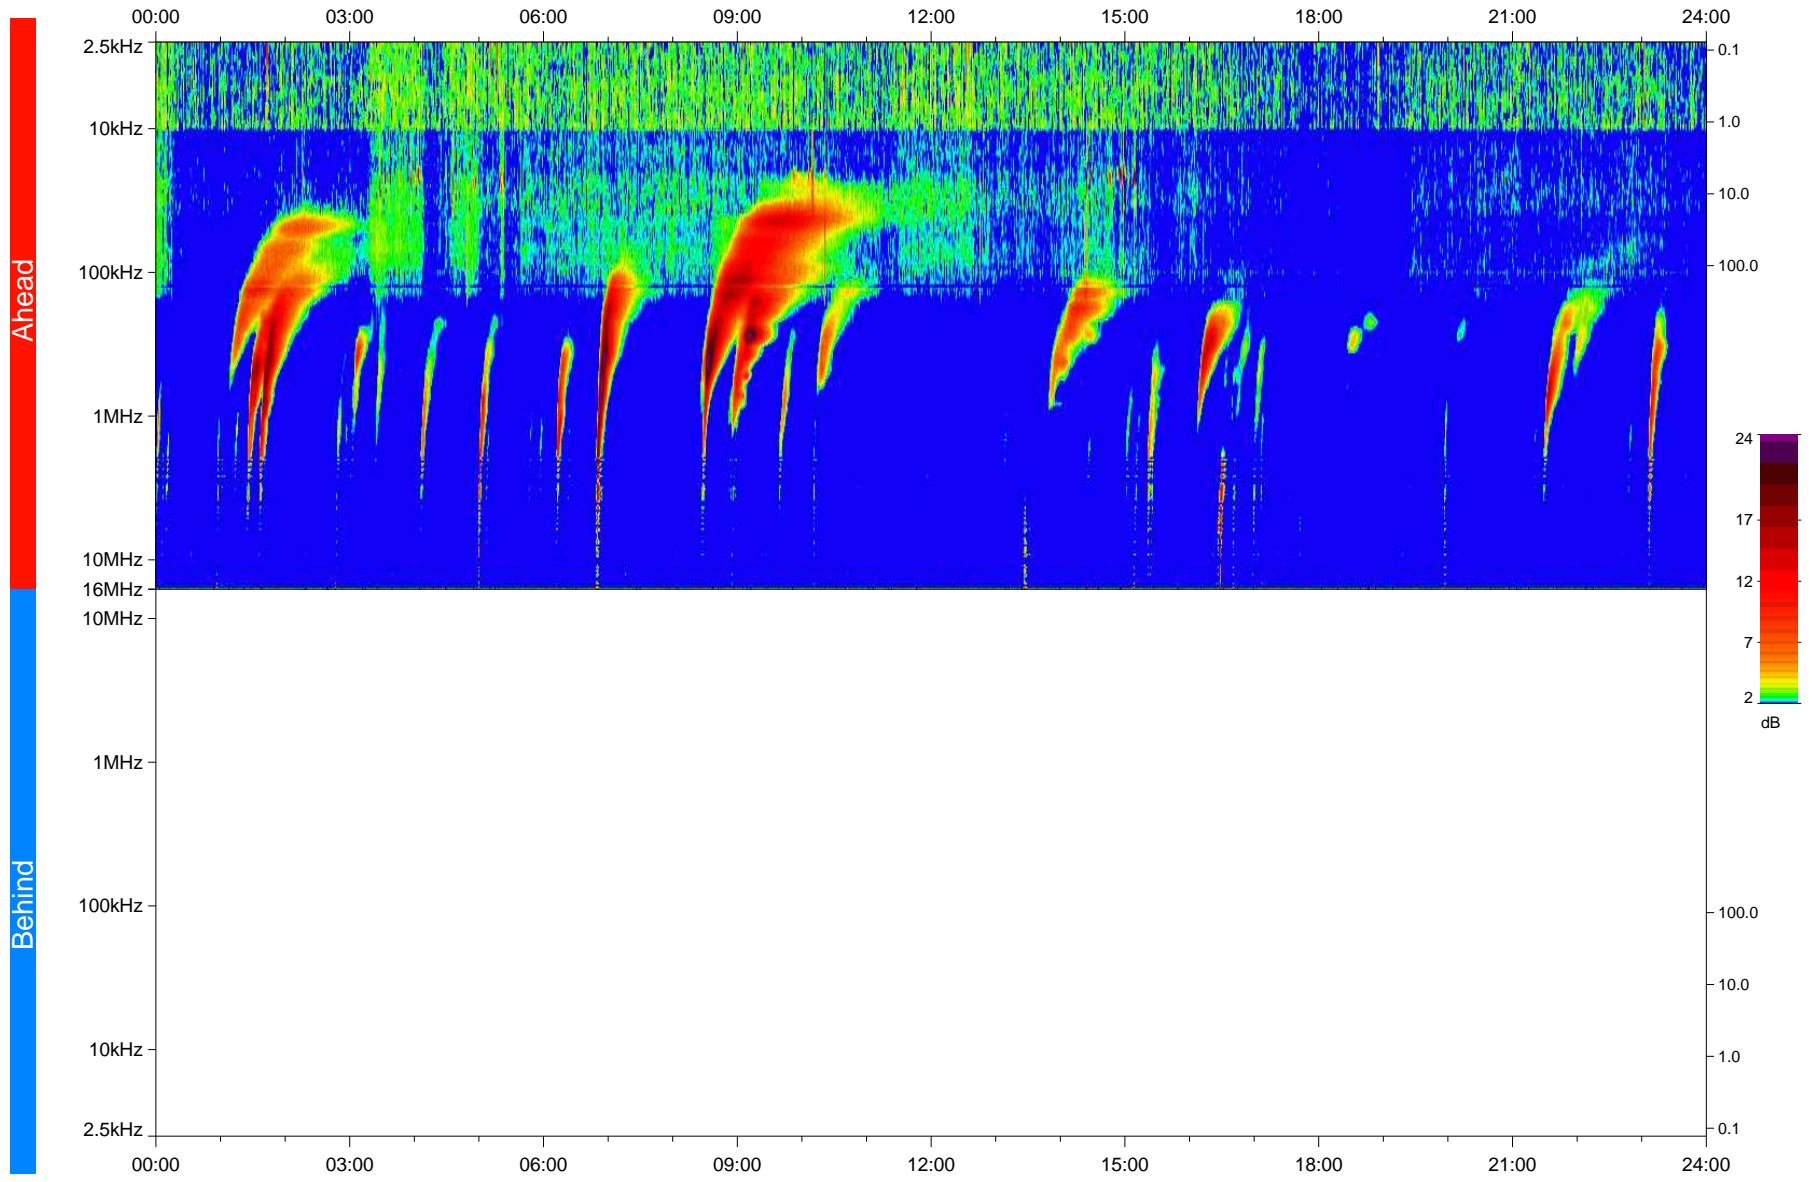

STEREO/WAVES Daily Summary - 11-Aug-2023 (DOY 223)

Ahead source file: swaves_ahead_2023_223_1_05.fin
Ahead PSE Angle: -0.3°

Behind PSE Angle: -2.5°
Behind source file: No STEREO-B data

Time (UTC)

file: stereo_swaves_daily-summary_color_20230811_v04
made by: space.umn.edu on macOS with IDL 8.8.2 on 2023-09-11 07:20:50, with TLib V946 / dynspec V311