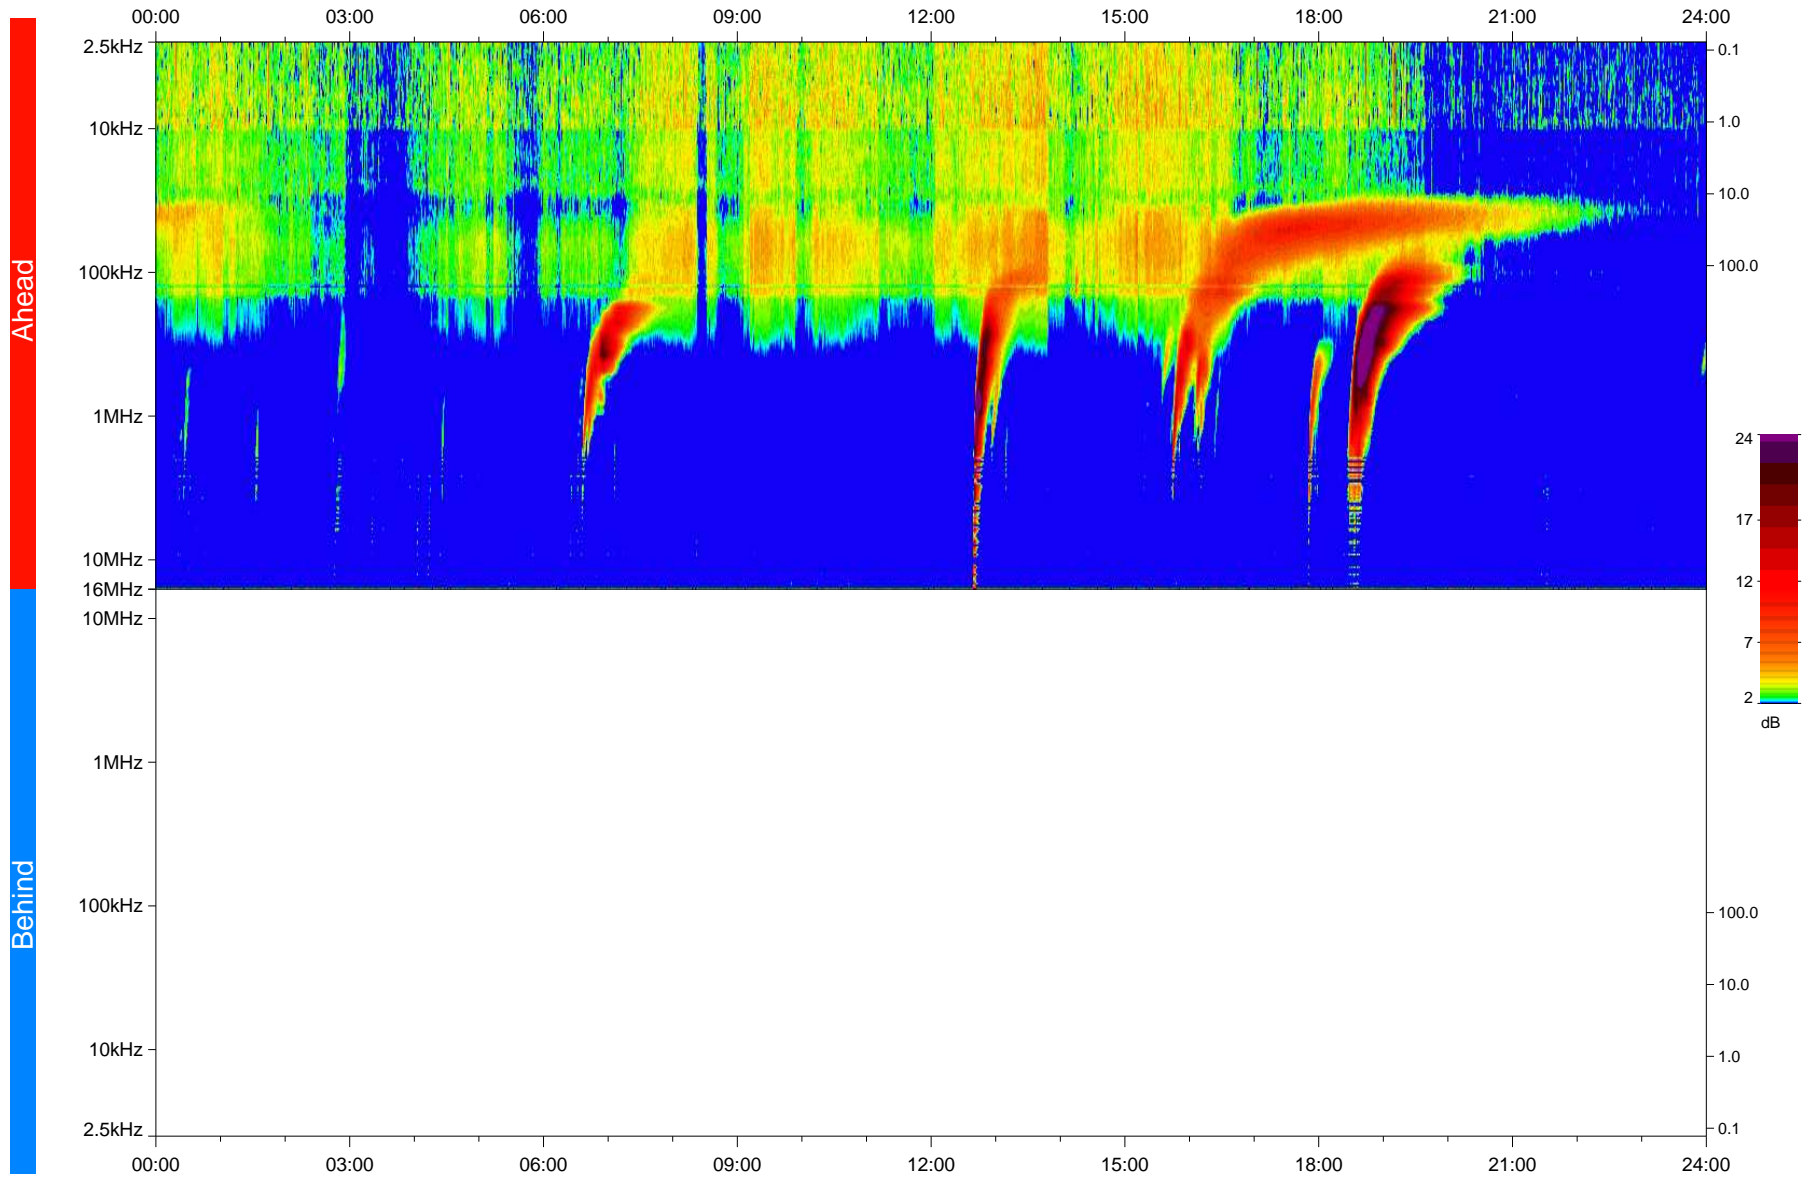

# STEREO/WAVES Daily Summary - 09-Aug-2023 (DOY 221)

Ahead source file: swaves\_ahead\_2023\_221\_1\_05.fin  
Ahead PSE Angle:  $-0.5^\circ$

Behind PSE Angle:  $-2.3^\circ$   
Behind source file: No STEREO-B data

Time (UTC)

file: stereo\_swaves\_daily-summary\_color\_20230809\_v04  
made by: space.umn.edu on macOS with IDL 8.8.2 on 2023-09-09 10:57:20, with TMLib V946 / dynspec V311