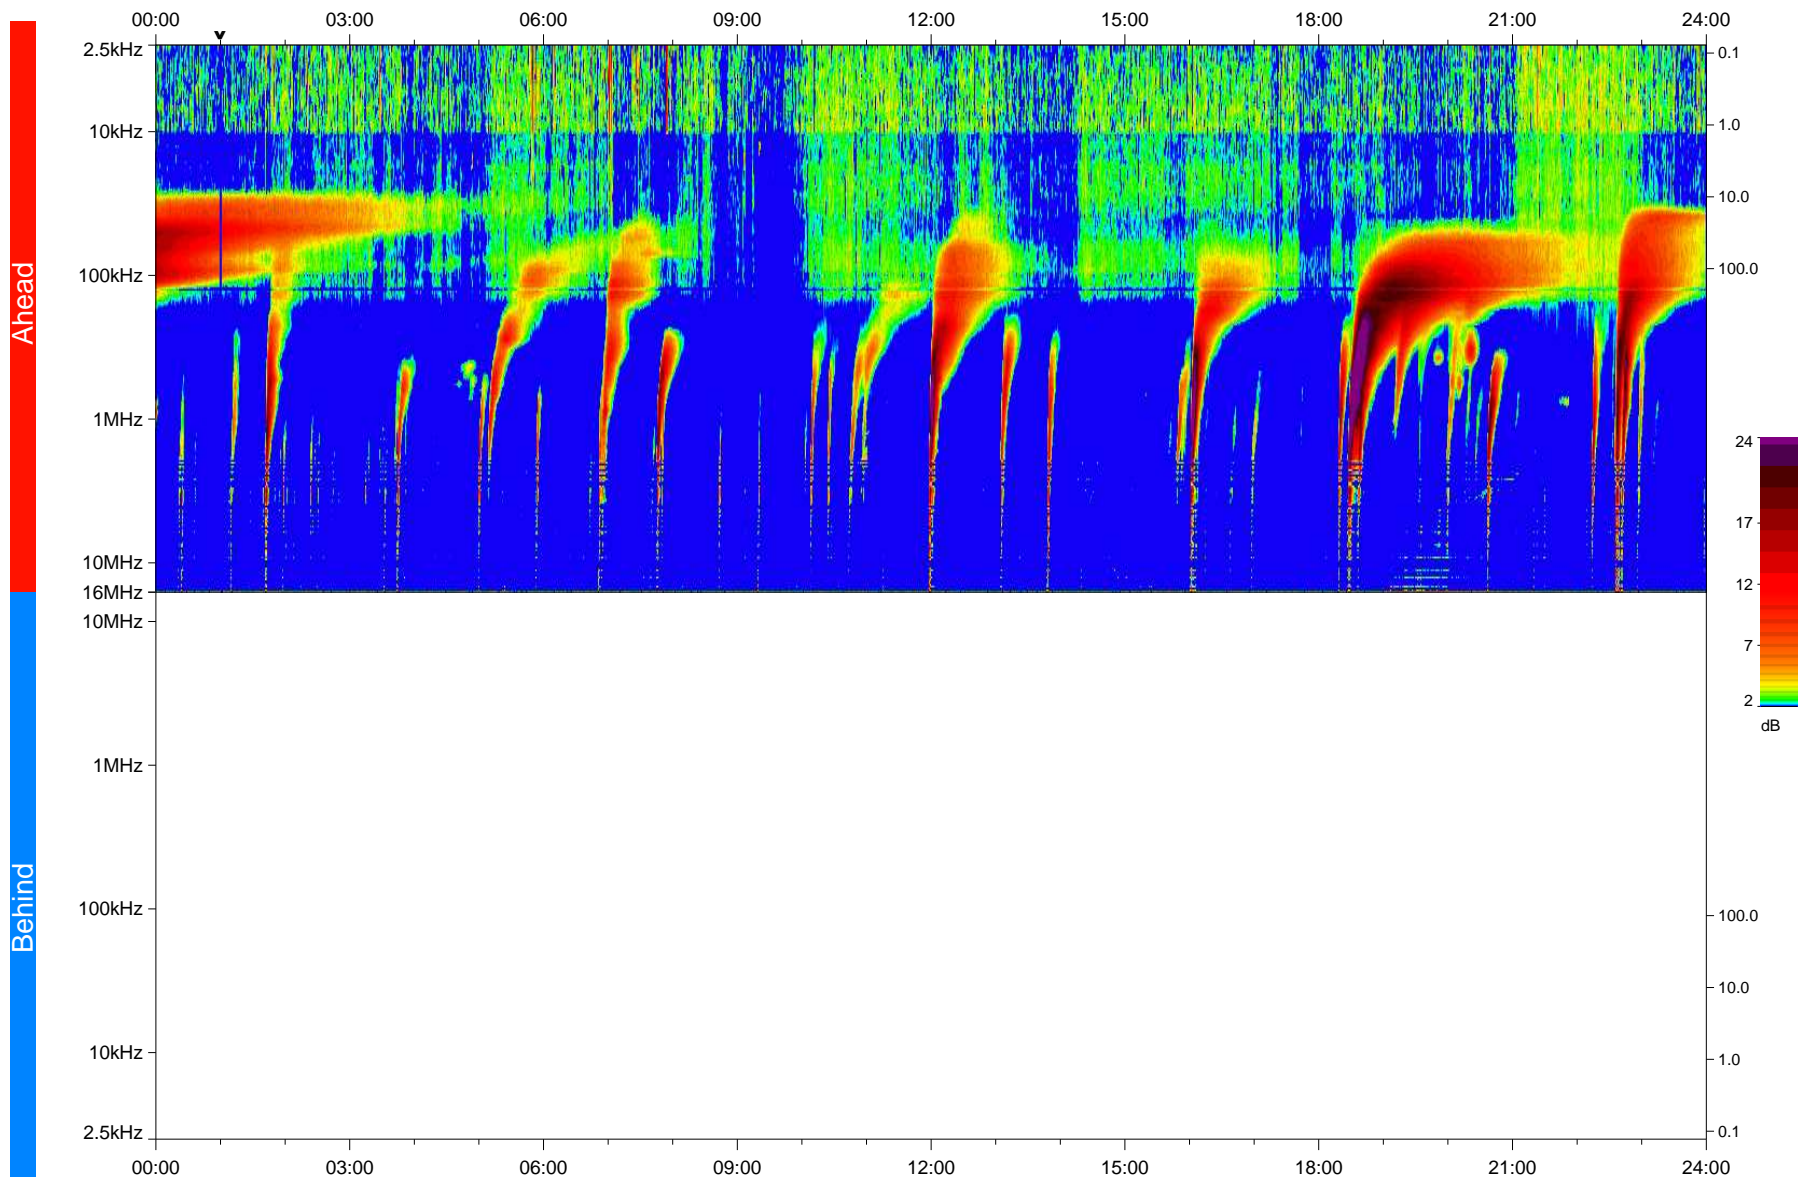

STEREO/WAVES Daily Summary - 06-Aug-2023 (DOY 218)

Ahead source file: swaves_ahead_2023_218_1_05.fin
Ahead PSE Angle: -0.7°

Behind PSE Angle: -1.9°
Behind source file: No STEREO-B data

Time (UTC)

file: stereo_swaves_daily-summary_color_20230806_v04
made by: space.umn.edu on macOS with IDL 8.8.2 on 2023-09-07 08:19:26, with TMLib V946 / dynspec V311