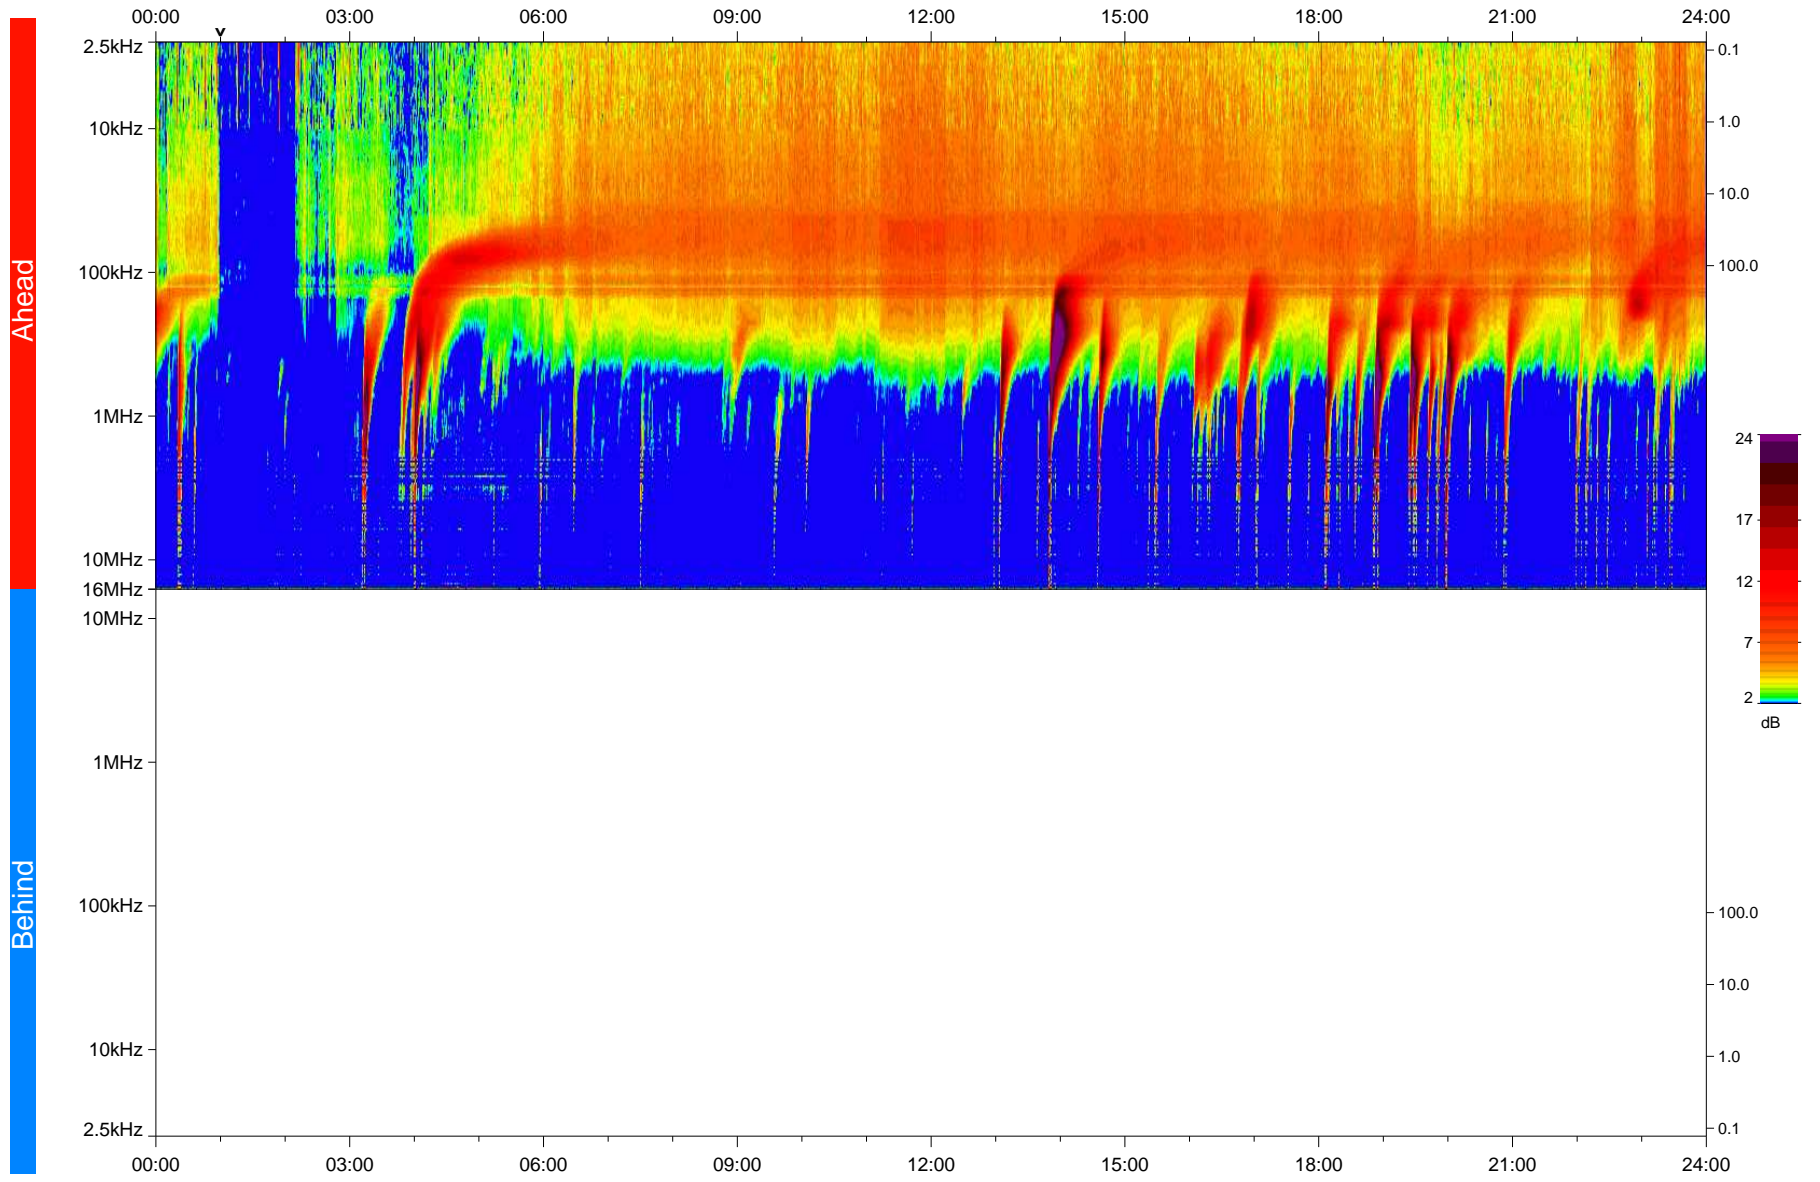

STEREO/WAVES Daily Summary - 04-Aug-2023 (DOY 216)

Ahead source file: swaves_ahead_2023_216_1_05.fin
Ahead PSE Angle: -1.0°

Behind PSE Angle: -1.8°
Behind source file: No STEREO-B data

Time (UTC)

file: stereo_swaves_daily-summary_color_20230804_v04
made by: space.umn.edu on macOS with IDL 8.8.2 on 2023-09-04 18:18:11, with TMatlab V946 / dynspec V311