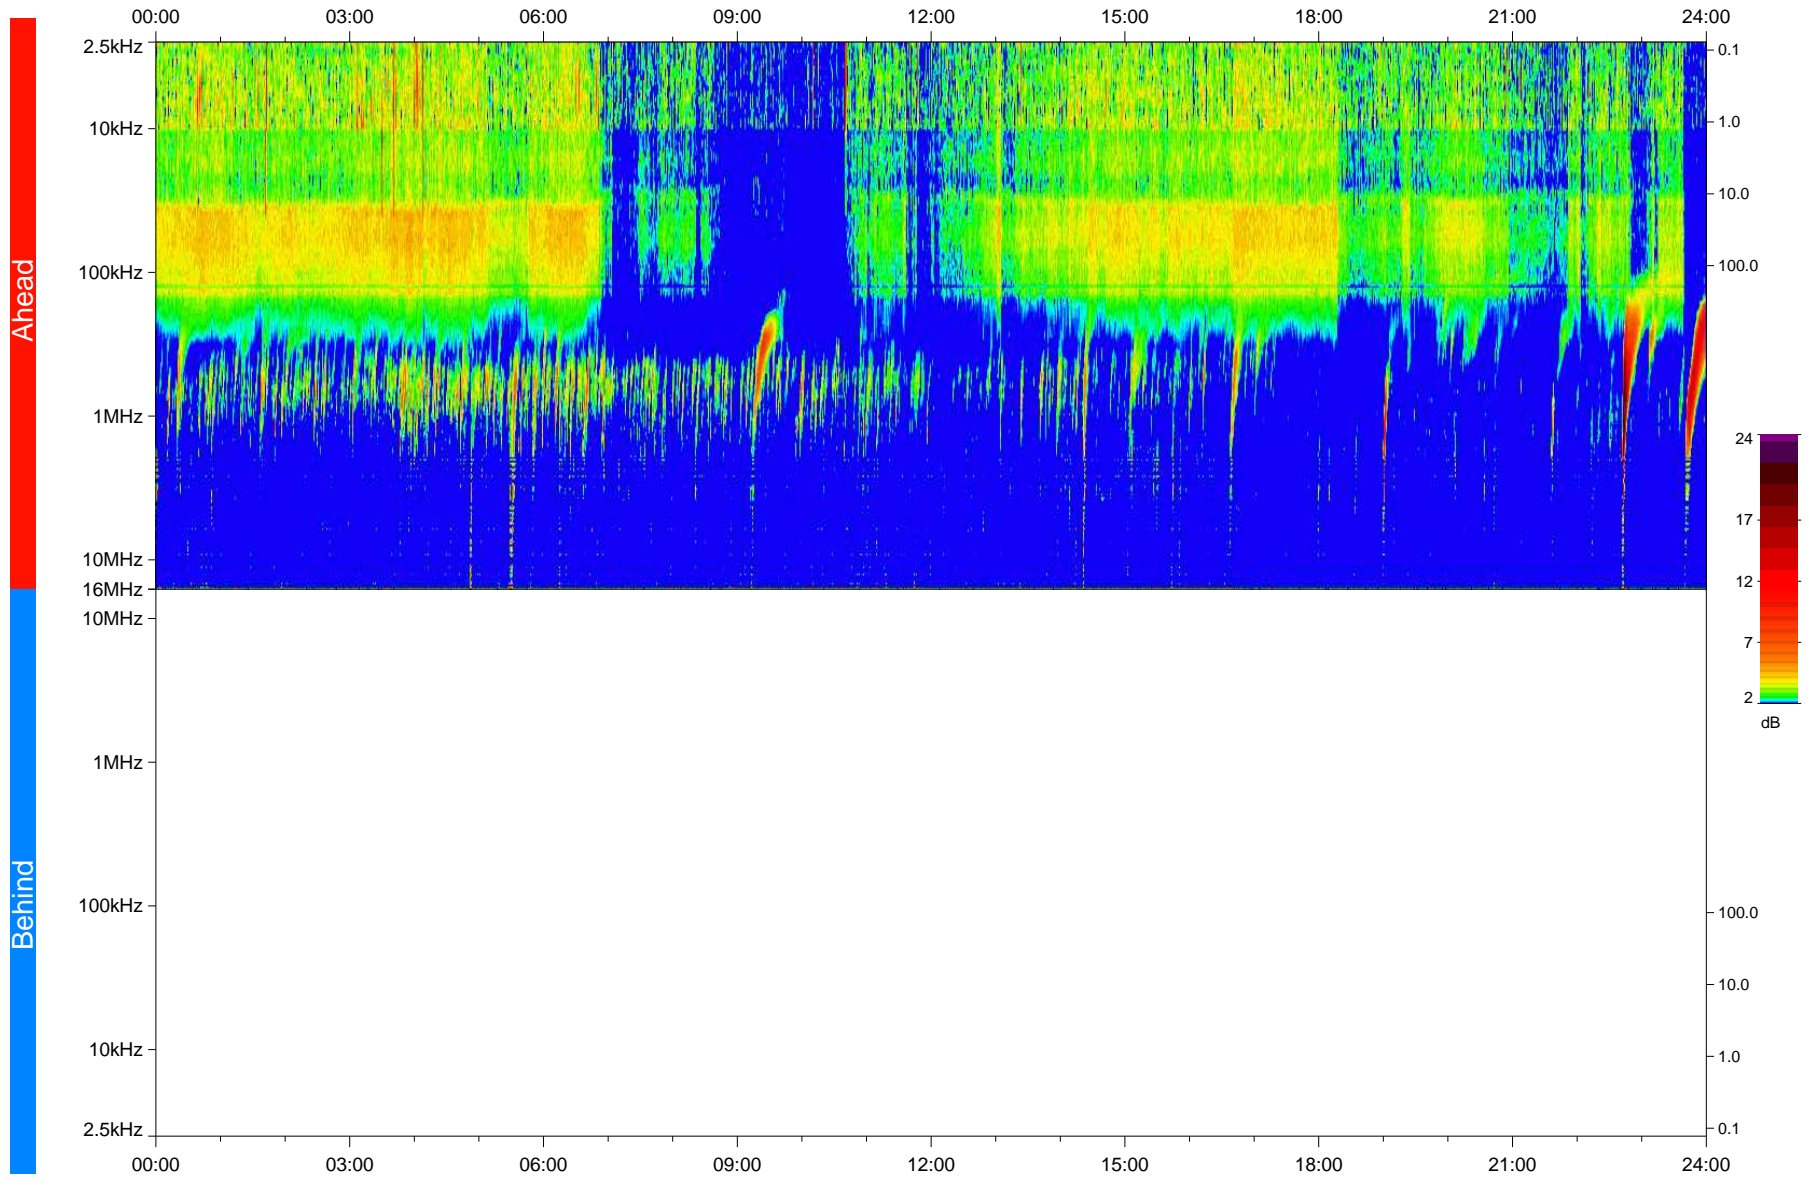

STEREO/WAVES Daily Summary - 03-Aug-2023 (DOY 215)

Ahead source file: swaves_ahead_2023_215_1_05.fin
Ahead PSE Angle: -1.0°

Behind PSE Angle: -1.6°
Behind source file: No STEREO-B data

Time (UTC)

file: stereo_swaves_daily-summary_color_20230803_v04
made by: space.umn.edu on macOS with IDL 8.8.2 on 2023-09-03 13:34:03, with TLib V946 / dynspec V311