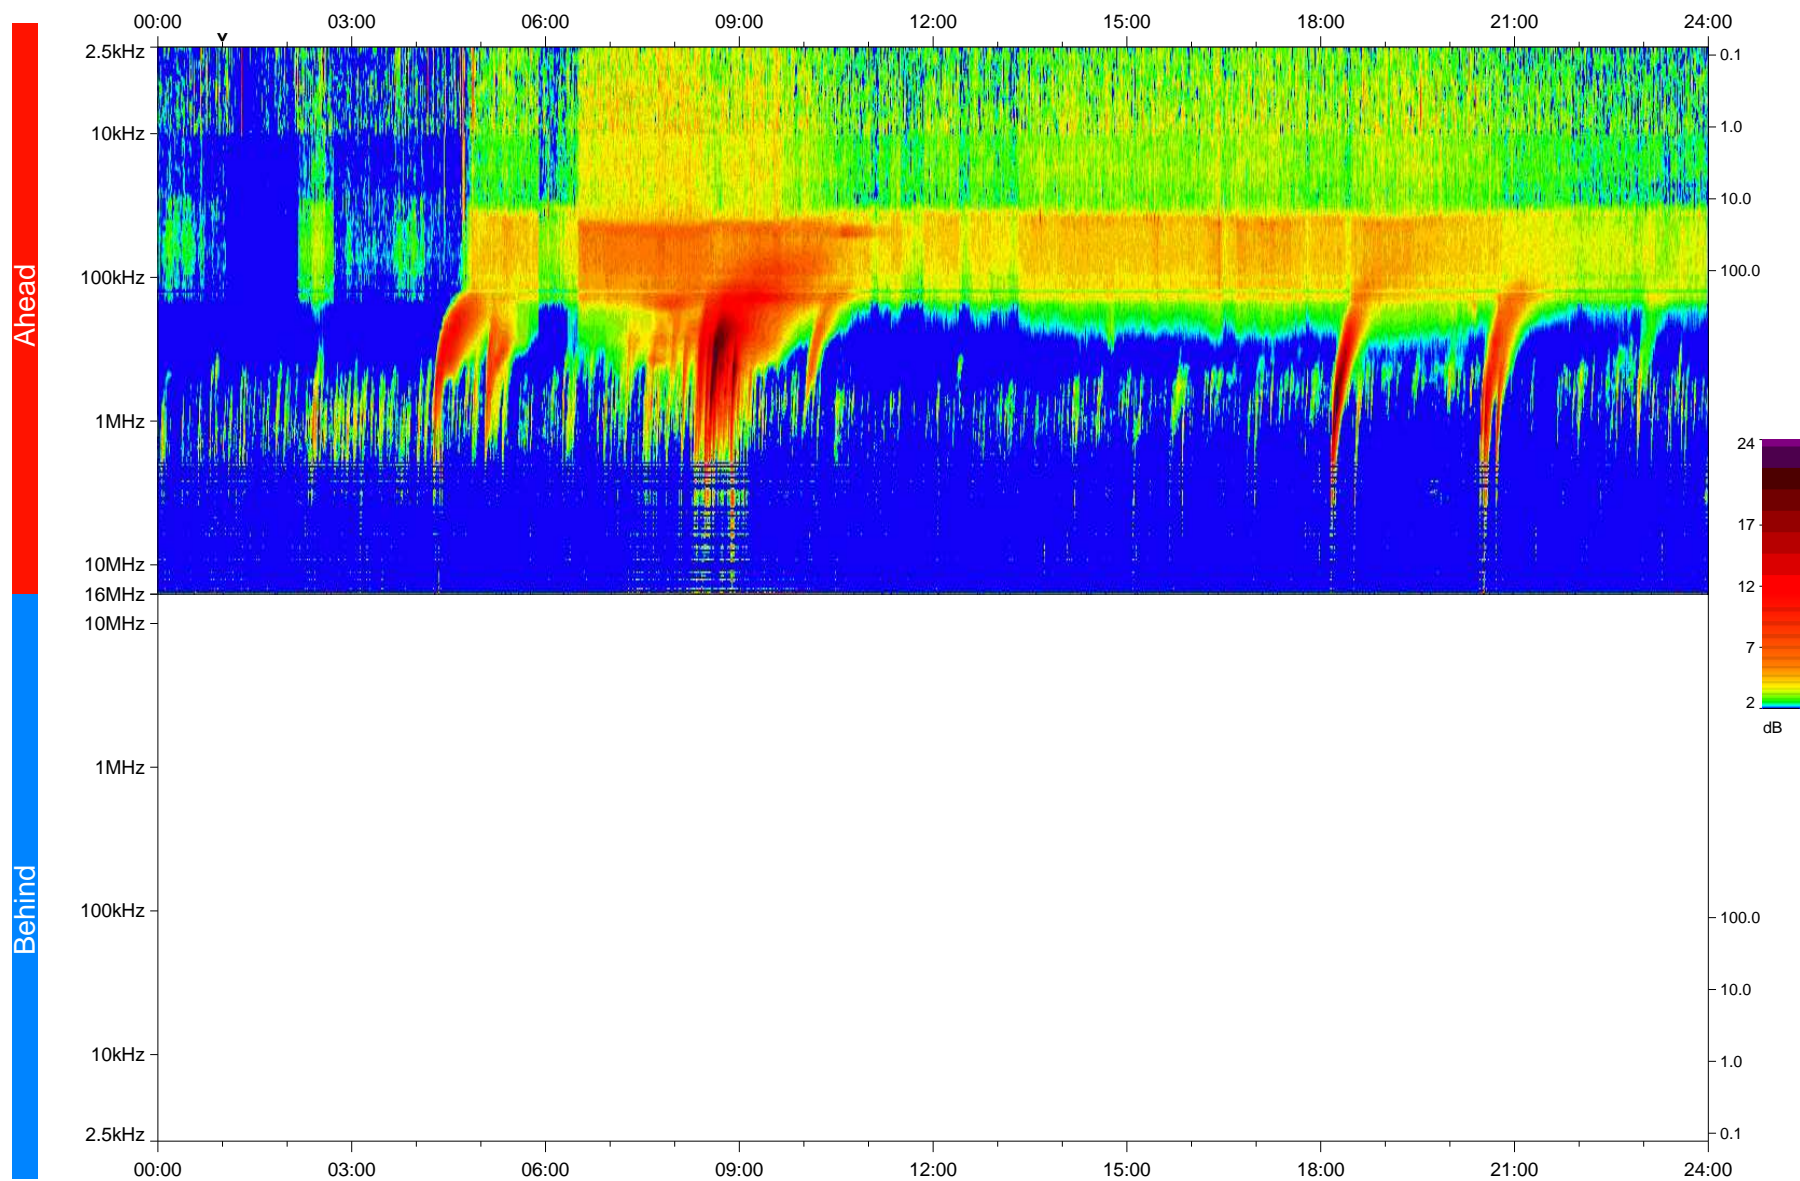

# STEREO/WAVES Daily Summary - 02-Aug-2023 (DOY 214)

Ahead source file: swaves\_ahead\_2023\_214\_1\_05.fin  
Ahead PSE Angle:  $-1.2^\circ$

Behind PSE Angle:  $-1.6^\circ$   
Behind source file: No STEREO-B data

Time (UTC)

file: stereo\_swaves\_daily-summary\_color\_20230802\_v04  
made by: space.umn.edu on macOS with IDL 8.8.2 on 2023-09-02 09:09:56, with TLib V946 / dynspec V311