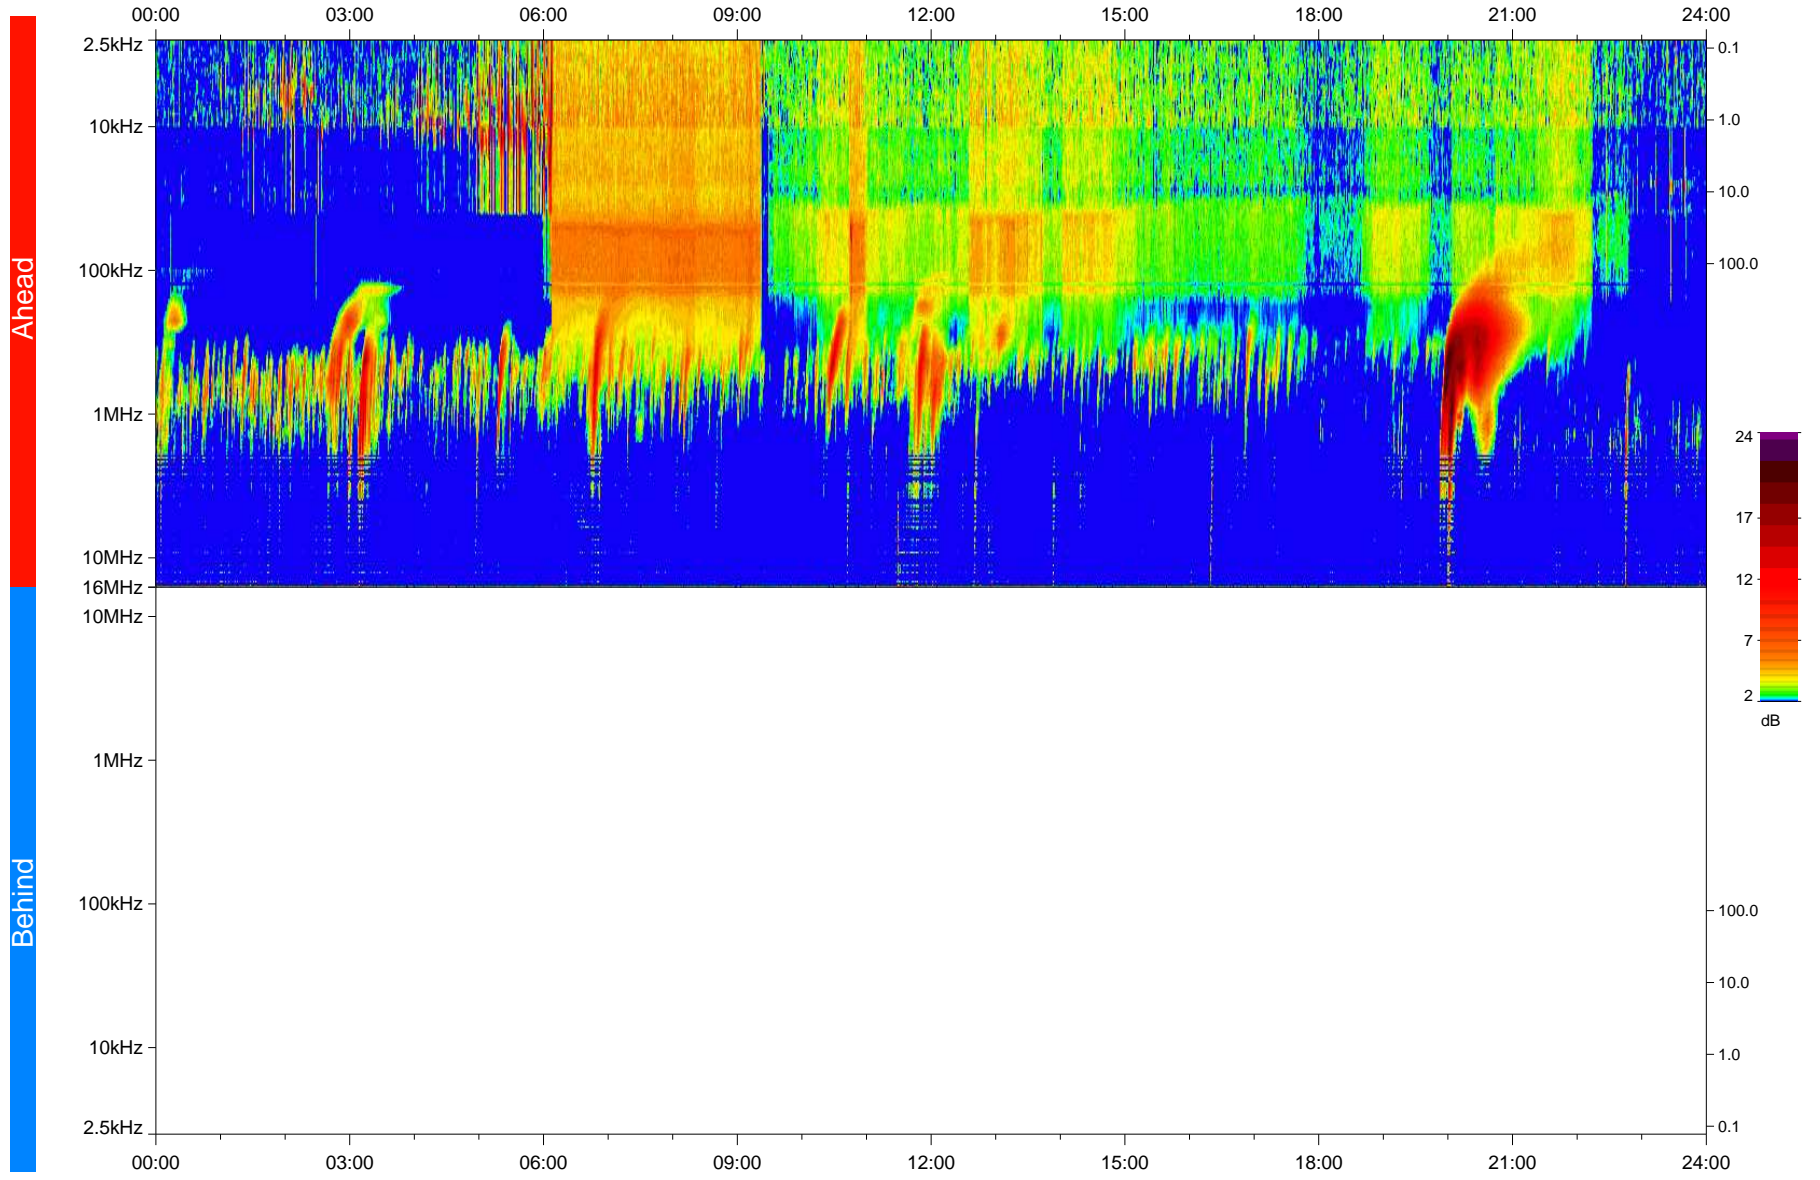

STEREO/WAVES Daily Summary - 01-Aug-2023 (DOY 213)

Ahead source file: swaves_ahead_2023_213_1_05.fin
Ahead PSE Angle: -1.2°

Behind PSE Angle: -1.4°
Behind source file: No STEREO-B data

Time (UTC)

file: stereo_swaves_daily-summary_color_20230801_v04
made by: space.umn.edu on macOS with IDL 8.8.2 on 2023-09-01 14:45:17, with TMLib V946 / dynspec V311